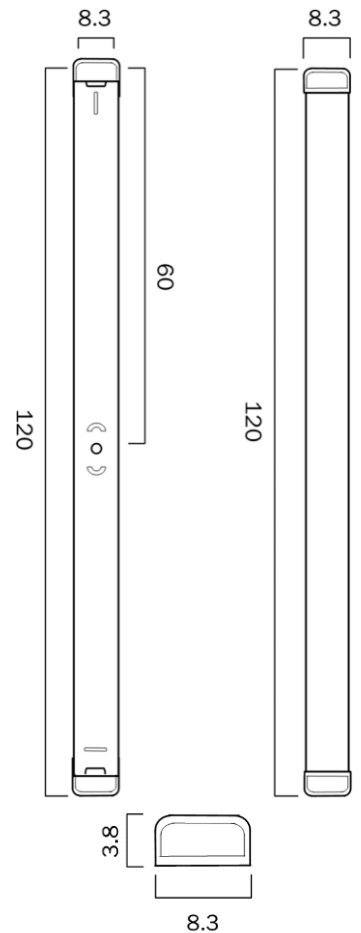

## Edge 40w

<b>Product Code-</b>	<b>IFL-EDGE-120.40.3C</b>
Wattage-	40w
Voltage	240v
Colour Temperature (k)-	3CCT 3000/4500/6500
Beam Angle-	180°
Lumen output-	4000
Lamp Base-	Integrated SMD
CRI-	82+
Ip Rating-	Ip20
Dimmable	No
Mounting Type-	Surface
Material-	Steel/Acrylic
Colour-	White
Warranty-	3 Years

## Edge 20w

<b>Product Code-</b>	<b>IFL-EDGE-060.20.3C</b>
Wattage-	20w
Voltage	240v
Colour Temperature (k)-	3CCT 3000/4500/6500
Beam Angle-	180°
Lumen output-	2000
Lamp Base-	Integrated SMD
CRI-	82+
Ip Rating-	Ip20
Dimmable	No
Mounting Type-	Surface
Material-	Steel/Acrylic
Colour-	White
Warranty-	3 Years