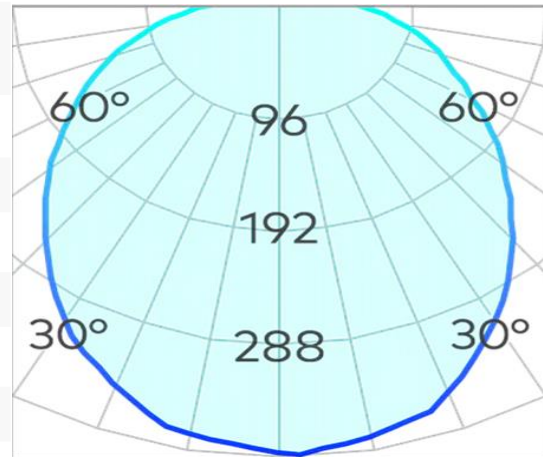

Echo 900mm Vanity Light SMD 20W

Product Code-	IFL-ECHO0900.TB30.F
Wattage-	20W
Voltage	240v AC
Colour Temperature (k)-	3000K
Beam Angle-	110°
Optional Degree	N/A
Lumen output-	1163
Lamp Base-	SMD
CRI-	90+
Ip Rating-	IP65
Dimmable	Optional
Mounting Type-	Wall Mount
Material-	Aluminium
Colour-	Black
Warranty-	3 Years Replacement

Echo 900mm Vanity Light SMD 20W

Product Code-	IFL-ECHO0900.TB40.F
Wattage-	20W
Voltage	240v AC
Colour Temperature (k)-	4000K
Beam Angle-	110°
Optional Degree	N/A
Lumen output-	1173
Lamp Base-	SMD
CRI-	90+
Ip Rating-	IP65
Dimmable	Optional
Mounting Type-	Wall Mount
Material-	Aluminium
Colour-	Black
Warranty-	3 Years Replacement

Echo 900mm Vanity Light SMD 20W

Product Code-	IFL-ECHO0900.TW30.F
Wattage-	20W
Voltage	240v AC
Colour Temperature (k)-	3000K
Beam Angle-	110°
Optional Degree	N/A
Lumen output-	1163
Lamp Base-	SMD
CRI-	90+
Ip Rating-	IP65
Dimmable	Optional
Mounting Type-	Wall Mount
Material-	Aluminium
Colour-	White
Warranty-	3 Years Replacement

Echo 900mm Vanity Light SMD 20W

Product Code-	IFL-ECHO0900.TW40.F
Wattage-	20W
Voltage	240v AC
Colour Temperature (k)-	4000K
Beam Angle-	110°
Optional Degree	N/A
Lumen output-	1173
Lamp Base-	SMD
CRI-	90+
Ip Rating-	IP65
Dimmable	Optional
Mounting Type-	Wall Mount
Material-	Aluminium
Colour-	White
Warranty-	3 Years Replacement