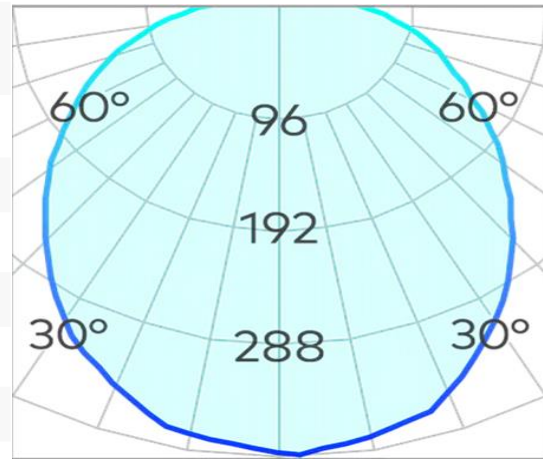

Echo 900mm Vanity Light SMD 20W

Product Code-	IFL-ECHO0900.TB30.F
Wattage-	20W
Voltage	240v AC
Colour Temperature (k)-	3000K
Beam Angle-	110°
Optional Degree	N/A
Lumen output-	1163
Lamp Base-	SMD
CRI-	90+
Ip Rating-	IP65
Dimmable	Optional
Mounting Type-	Wall Mount
Material-	Aluminium
Colour-	Black
Warranty-	3 Years Replacement

Echo 900mm Vanity Light SMD 20W

Product Code-	IFL-ECHO0900.TB40.F
Wattage-	20W
Voltage	240v AC
Colour Temperature (k)-	4000K
Beam Angle-	110°
Optional Degree	N/A
Lumen output-	1173
Lamp Base-	SMD
CRI-	90+
Ip Rating-	IP65
Dimmable	Optional
Mounting Type-	Wall Mount
Material-	Aluminium
Colour-	Black
Warranty-	3 Years Replacement

Echo 900mm Vanity Light SMD 20W

Product Code-	IFL-ECHO0900.TW30.F
Wattage-	20W
Voltage	240v AC
Colour Temperature (k)-	3000K
Beam Angle-	110°
Optional Degree	N/A
Lumen output-	1163
Lamp Base-	SMD
CRI-	90+
Ip Rating-	IP65
Dimmable	Optional
Mounting Type-	Wall Mount
Material-	Aluminium
Colour-	White
Warranty-	3 Years Replacement

Echo 900mm Vanity Light SMD 20W

Product Code-	IFL-ECHO0900.TW40.F
Wattage-	20W
Voltage	240v AC
Colour Temperature (k)-	4000K
Beam Angle-	110°
Optional Degree	N/A
Lumen output-	1173
Lamp Base-	SMD
CRI-	90+
Ip Rating-	IP65
Dimmable	Optional
Mounting Type-	Wall Mount
Material-	Aluminium
Colour-	White
Warranty-	3 Years Replacement