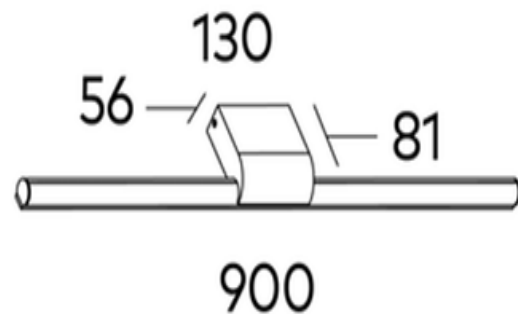

Echo 900mm Vanity Light SMD 20W

Product Code-	IFL-ECHO0900.TB30.F
Wattage-	20W
Voltage	240v AC
Colour Temperature (k)-	3000K
Beam Angle-	110°
Optional Degree	N/A
Lumen output-	1163
Lamp Base-	SMD
CRI-	90+
Ip Rating-	IP65
Dimmable	Optional
Mounting Type-	Wall Mount
Material-	Aluminium
Colour-	Black
Warranty-	3 Years Replacement

Echo 900mm Vanity Light SMD 20W

Product Code-	IFL-ECHO0900.TB40.F
Wattage-	20W
Voltage	240v AC
Colour Temperature (k)-	4000K
Beam Angle-	110°
Optional Degree	N/A
Lumen output-	1173
Lamp Base-	SMD
CRI-	90+
Ip Rating-	IP65
Dimmable	Optional
Mounting Type-	Wall Mount
Material-	Aluminium
Colour-	Black
Warranty-	3 Years Replacement

Echo 900mm Vanity Light SMD 20W

Product Code-	IFL-ECHO0900.TW30.F
Wattage-	20W
Voltage	240v AC
Colour Temperature (k)-	3000K
Beam Angle-	110°
Optional Degree	N/A
Lumen output-	1163
Lamp Base-	SMD
CRI-	90+
Ip Rating-	IP65
Dimmable	Optional
Mounting Type-	Wall Mount
Material-	Aluminium
Colour-	White
Warranty-	3 Years Replacement

Echo 900mm Vanity Light SMD 20W

Product Code-	IFL-ECHO0900.TW40.F
Wattage-	20W
Voltage	240v AC
Colour Temperature (k)-	4000K
Beam Angle-	110°
Optional Degree	N/A
Lumen output-	1173
Lamp Base-	SMD
CRI-	90+
Ip Rating-	IP65
Dimmable	Optional
Mounting Type-	Wall Mount
Material-	Aluminium
Colour-	White
Warranty-	3 Years Replacement