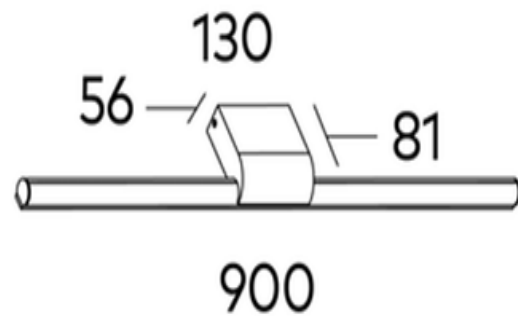

Echo 900mm Vanity Light SMD 20W

Product Code-	IFL-ECHO0900.TB30.F
Wattage-	20W
Voltage	240v AC
Colour Temperature (k)-	3000K
Beam Angle-	110°
Optional Degree	N/A
Lumen output-	1163
Lamp Base-	SMD
CRI-	90+
Ip Rating-	IP65
Dimmable	Optional
Mounting Type-	Wall Mount
Material-	Aluminium
Colour-	Black
Warranty-	3 Years Replacement

Echo 900mm Vanity Light SMD 20W

Product Code-	IFL-ECHO0900.TB40.F
Wattage-	20W
Voltage	240v AC
Colour Temperature (k)-	4000K
Beam Angle-	110°
Optional Degree	N/A
Lumen output-	1173
Lamp Base-	SMD
CRI-	90+
Ip Rating-	IP65
Dimmable	Optional
Mounting Type-	Wall Mount
Material-	Aluminium
Colour-	Black
Warranty-	3 Years Replacement

Echo 900mm Vanity Light SMD 20W

Product Code-	IFL-ECHO0900.TW30.F
Wattage-	20W
Voltage	240v AC
Colour Temperature (k)-	3000K
Beam Angle-	110°
Optional Degree	N/A
Lumen output-	1163
Lamp Base-	SMD
CRI-	90+
Ip Rating-	IP65
Dimmable	Optional
Mounting Type-	Wall Mount
Material-	Aluminium
Colour-	White
Warranty-	3 Years Replacement

Echo 900mm Vanity Light SMD 20W

Product Code-	IFL-ECHO0900.TW40.F
Wattage-	20W
Voltage	240v AC
Colour Temperature (k)-	4000K
Beam Angle-	110°
Optional Degree	N/A
Lumen output-	1173
Lamp Base-	SMD
CRI-	90+
Ip Rating-	IP65
Dimmable	Optional
Mounting Type-	Wall Mount
Material-	Aluminium
Colour-	White
Warranty-	3 Years Replacement