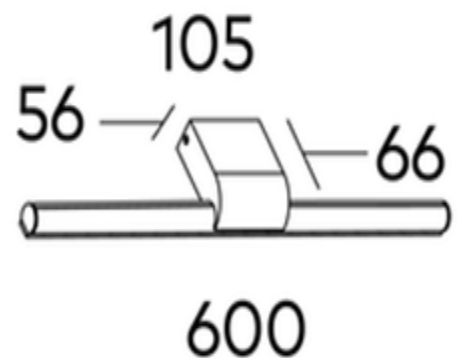

Echo 600mm Vanity Light SMD 12W

Product Code-	IFL-ECHO0600.TB30.F
Wattage-	12W
Voltage	240v AC
Colour Temperature (k)-	3000K
Beam Angle-	110°
Optional Degree	N/A
Lumen output-	659
Lamp Base-	SMD
CRI-	90+
Ip Rating-	IP65
Dimmable	Optional
Mounting Type-	Wall Mount
Material-	Aluminium
Colour-	Black
Warranty-	3 Years Replacement

Echo 600mm Vanity Light SMD 12W

Product Code-	IFL-ECHO0600.TB40.F
Wattage-	12W
Voltage	240v AC
Colour Temperature (k)-	4000K
Beam Angle-	110°
Optional Degree	N/A
Lumen output-	671
Lamp Base-	SMD
CRI-	90+
Ip Rating-	IP65
Dimmable	Optional
Mounting Type-	Wall Mount
Material-	Aluminium
Colour-	Black
Warranty-	3 Years Replacement

Echo 600mm Vanity Light SMD 12W

Product Code-	IFL-ECHO0600.TW30.F
Wattage-	12W
Voltage	240v AC
Colour Temperature (k)-	3000K
Beam Angle-	110°
Optional Degree	N/A
Lumen output-	659
Lamp Base-	SMD
CRI-	90+
Ip Rating-	IP65
Dimmable	Optional
Mounting Type-	Wall Mount
Material-	Aluminium
Colour-	White
Warranty-	3 Years Replacement

Echo 600mm Vanity Light SMD 12W

Product Code-	IFL-ECHO0600.TW40.F
Wattage-	12W
Voltage	240v AC
Colour Temperature (k)-	4000K
Beam Angle-	110°
Optional Degree	N/A
Lumen output-	671
Lamp Base-	SMD
CRI-	90+
Ip Rating-	IP65
Dimmable	Optional
Mounting Type-	Wall Mount
Material-	Aluminium
Colour-	White
Warranty-	3 Years Replacement