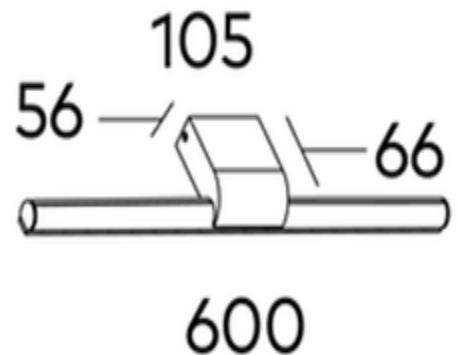

Echo 600mm Vanity Light SMD 12W

Product Code-	IFL-ECHO0600.TB30.F
Wattage-	12W
Voltage	240v AC
Colour Temperature (k)-	3000K
Beam Angle-	110°
Optional Degree	N/A
Lumen output-	659
Lamp Base-	SMD
CRI-	90+
Ip Rating-	IP65
Dimmable	Optional
Mounting Type-	Wall Mount
Material-	Aluminium
Colour-	Black
Warranty-	3 Years Replacement

Echo 600mm Vanity Light SMD 12W

Product Code-	IFL-ECHO0600.TB40.F
Wattage-	12W
Voltage	240v AC
Colour Temperature (k)-	4000K
Beam Angle-	110°
Optional Degree	N/A
Lumen output-	671
Lamp Base-	SMD
CRI-	90+
Ip Rating-	IP65
Dimmable	Optional
Mounting Type-	Wall Mount
Material-	Aluminium
Colour-	Black
Warranty-	3 Years Replacement

Echo 600mm Vanity Light SMD 12W

Product Code-	IFL-ECHO0600.TW30.F
Wattage-	12W
Voltage	240v AC
Colour Temperature (k)-	3000K
Beam Angle-	110°
Optional Degree	N/A
Lumen output-	659
Lamp Base-	SMD
CRI-	90+
Ip Rating-	IP65
Dimmable	Optional
Mounting Type-	Wall Mount
Material-	Aluminium
Colour-	White
Warranty-	3 Years Replacement

Echo 600mm Vanity Light SMD 12W

Product Code-	IFL-ECHO0600.TW40.F
Wattage-	12W
Voltage	240v AC
Colour Temperature (k)-	4000K
Beam Angle-	110°
Optional Degree	N/A
Lumen output-	671
Lamp Base-	SMD
CRI-	90+
Ip Rating-	IP65
Dimmable	Optional
Mounting Type-	Wall Mount
Material-	Aluminium
Colour-	White
Warranty-	3 Years Replacement