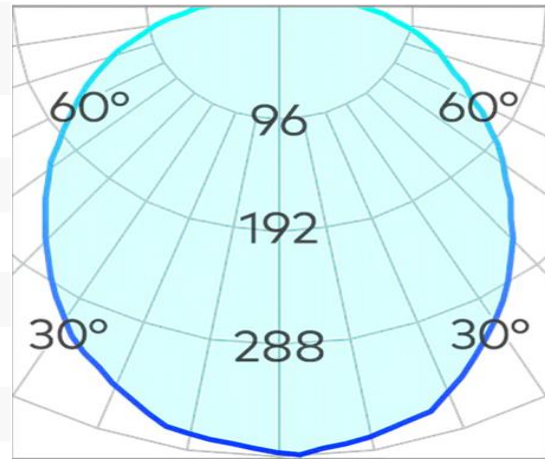

Echo 600mm Vanity Light SMD 12W

Product Code-	IFL-ECHO0600.TB30.F
Wattage-	12W
Voltage	240v AC
Colour Temperature (k)-	3000K
Beam Angle-	110°
Optional Degree	N/A
Lumen output-	659
Lamp Base-	SMD
CRI-	90+
Ip Rating-	IP65
Dimmable	Optional
Mounting Type-	Wall Mount
Material-	Aluminium
Colour-	Black
Warranty-	3 Years Replacement

Echo 600mm Vanity Light SMD 12W

Product Code-	IFL-ECHO0600.TB40.F
Wattage-	12W
Voltage	240v AC
Colour Temperature (k)-	4000K
Beam Angle-	110°
Optional Degree	N/A
Lumen output-	671
Lamp Base-	SMD
CRI-	90+
Ip Rating-	IP65
Dimmable	Optional
Mounting Type-	Wall Mount
Material-	Aluminium
Colour-	Black
Warranty-	3 Years Replacement

Echo 600mm Vanity Light SMD 12W

Product Code-	IFL-ECHO0600.TW30.F
Wattage-	12W
Voltage	240v AC
Colour Temperature (k)-	3000K
Beam Angle-	110°
Optional Degree	N/A
Lumen output-	659
Lamp Base-	SMD
CRI-	90+
Ip Rating-	IP65
Dimmable	Optional
Mounting Type-	Wall Mount
Material-	Aluminium
Colour-	White
Warranty-	3 Years Replacement

Echo 600mm Vanity Light SMD 12W

Product Code-	IFL-ECHO0600.TW40.F
Wattage-	12W
Voltage	240v AC
Colour Temperature (k)-	4000K
Beam Angle-	110°
Optional Degree	N/A
Lumen output-	671
Lamp Base-	SMD
CRI-	90+
Ip Rating-	IP65
Dimmable	Optional
Mounting Type-	Wall Mount
Material-	Aluminium
Colour-	White
Warranty-	3 Years Replacement