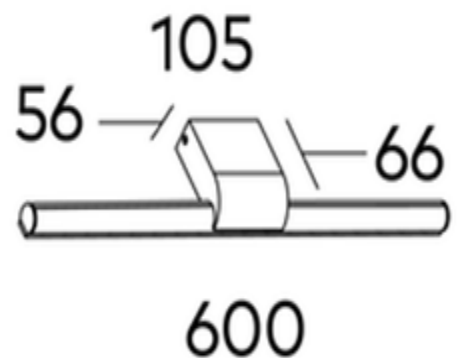

Echo 600mm Vanity Light SMD 12W

Product Code-	IFL-ECHO0600.TB30.F
Wattage-	12W
Voltage	240v AC
Colour Temperature (k)-	3000K
Beam Angle-	110°
Optional Degree	N/A
Lumen output-	659
Lamp Base-	SMD
CRI-	90+
Ip Rating-	IP65
Dimmable	Optional
Mounting Type-	Wall Mount
Material-	Aluminium
Colour-	Black
Warranty-	3 Years Replacement

Echo 600mm Vanity Light SMD 12W

Product Code-	IFL-ECHO0600.TB40.F
Wattage-	12W
Voltage	240v AC
Colour Temperature (k)-	4000K
Beam Angle-	110°
Optional Degree	N/A
Lumen output-	671
Lamp Base-	SMD
CRI-	90+
Ip Rating-	IP65
Dimmable	Optional
Mounting Type-	Wall Mount
Material-	Aluminium
Colour-	Black
Warranty-	3 Years Replacement

Echo 600mm Vanity Light SMD 12W

Product Code-	IFL-ECHO0600.TW30.F
Wattage-	12W
Voltage	240v AC
Colour Temperature (k)-	3000K
Beam Angle-	110°
Optional Degree	N/A
Lumen output-	659
Lamp Base-	SMD
CRI-	90+
Ip Rating-	IP65
Dimmable	Optional
Mounting Type-	Wall Mount
Material-	Aluminium
Colour-	White
Warranty-	3 Years Replacement

Echo 600mm Vanity Light SMD 12W

Product Code-	IFL-ECHO0600.TW40.F
Wattage-	12W
Voltage	240v AC
Colour Temperature (k)-	4000K
Beam Angle-	110°
Optional Degree	N/A
Lumen output-	671
Lamp Base-	SMD
CRI-	90+
Ip Rating-	IP65
Dimmable	Optional
Mounting Type-	Wall Mount
Material-	Aluminium
Colour-	White
Warranty-	3 Years Replacement