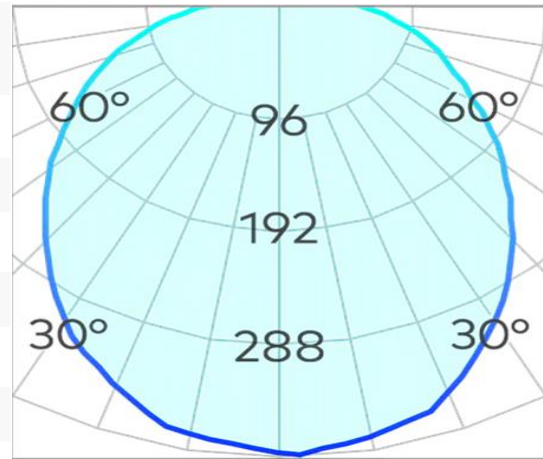

Echo 600mm Vanity Light SMD 12W

Product Code-	IFL-ECHO0600.TB30.F
Wattage-	12W
Voltage	240v AC
Colour Temperature (k)-	3000K
Beam Angle-	110°
Optional Degree	N/A
Lumen output-	659
Lamp Base-	SMD
CRI-	90+
Ip Rating-	IP65
Dimmable	Optional
Mounting Type-	Wall Mount
Material-	Aluminium
Colour-	Black
Warranty-	3 Years Replacement

Echo 600mm Vanity Light SMD 12W

Product Code-	IFL-ECHO0600.TB40.F
Wattage-	12W
Voltage	240v AC
Colour Temperature (k)-	4000K
Beam Angle-	110°
Optional Degree	N/A
Lumen output-	671
Lamp Base-	SMD
CRI-	90+
Ip Rating-	IP65
Dimmable	Optional
Mounting Type-	Wall Mount
Material-	Aluminium
Colour-	Black
Warranty-	3 Years Replacement

Echo 600mm Vanity Light SMD 12W

Product Code-	IFL-ECHO0600.TW30.F
Wattage-	12W
Voltage	240v AC
Colour Temperature (k)-	3000K
Beam Angle-	110°
Optional Degree	N/A
Lumen output-	659
Lamp Base-	SMD
CRI-	90+
Ip Rating-	IP65
Dimmable	Optional
Mounting Type-	Wall Mount
Material-	Aluminium
Colour-	White
Warranty-	3 Years Replacement

Echo 600mm Vanity Light SMD 12W

Product Code-	IFL-ECHO0600.TW40.F
Wattage-	12W
Voltage	240v AC
Colour Temperature (k)-	4000K
Beam Angle-	110°
Optional Degree	N/A
Lumen output-	671
Lamp Base-	SMD
CRI-	90+
Ip Rating-	IP65
Dimmable	Optional
Mounting Type-	Wall Mount
Material-	Aluminium
Colour-	White
Warranty-	3 Years Replacement