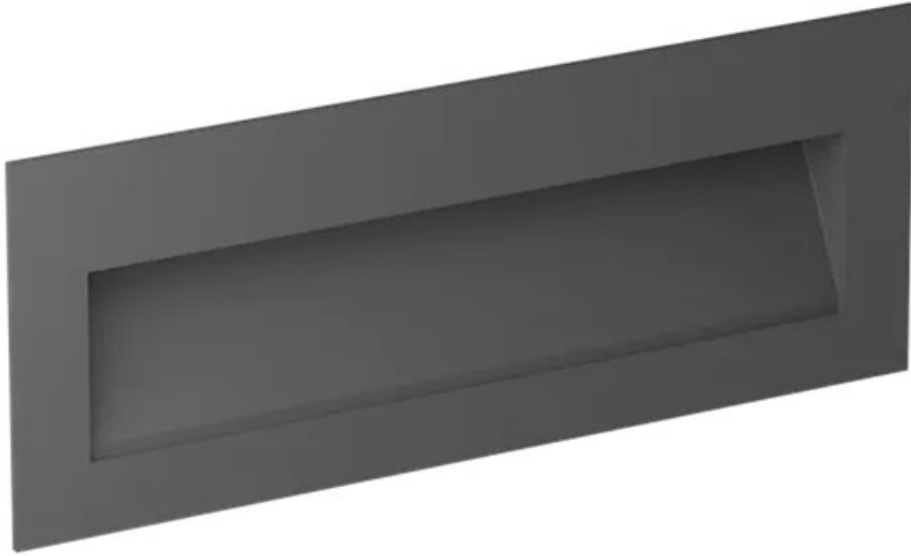

Cuadro Large Wall Light SMD 8W

Product Code-	IFL-CUAD0008.TB30.F
Wattage-	8W
Voltage	24v DC
Colour Temperature (k)-	3000K
Beam Angle-	90°
Optional Degree	N/A
Lumen output-	366
Lamp Base-	SMD
CRI-	80+
Ip Rating-	IP65
Dimmable	Optional
Mounting Type-	Wall Recess
Material-	Aluminium
Colour-	Black
Warranty-	3 Years Replacement

Wall Box

Luminaire

226x76

235x90 (177 220x72)

Cuadro Large Wall Light SMD 8W

Product Code-	IFL-CUAD0008.TW30.F
Wattage-	8W
Voltage	24v DC
Colour Temperature (k)-	3000K
Beam Angle-	90°
Optional Degree	N/A
Lumen output-	366
Lamp Base-	SMD
CRI-	80+
Ip Rating-	IP65
Dimmable	Optional
Mounting Type-	Wall Recess
Material-	Aluminium
Colour-	White
Warranty-	3 Years Replacement

Wall Box

Luminaire

226x76

235x90 (17 220x72)

Cuadro Large Wall Light SMD 8W

Product Code-	IFL-CUAD0008.TG30.F
Wattage-	8W
Voltage	24v DC
Colour Temperature (k)-	3000K
Beam Angle-	90°
Optional Degree	N/A
Lumen output-	366
Lamp Base-	SMD
CRI-	80+
Ip Rating-	IP65
Dimmable	Optional
Mounting Type-	Wall Recess
Material-	Aluminium
Colour-	Grey
Warranty-	3 Years Replacement

Wall Box

Luminaire

226x76

235x90 (17 220x72)

Cuadro Large Wall Light SMD 8W

Product Code-	IFL-CUAD0008.TG40.F
Wattage-	8W
Voltage	24v DC
Colour Temperature (k)-	4000K
Beam Angle-	90°
Optional Degree	N/A
Lumen output-	383
Lamp Base-	SMD
CRI-	80+
Ip Rating-	IP65
Dimmable	Optional
Mounting Type-	Wall Recess
Material-	Aluminium
Colour-	Grey
Warranty-	3 Years Replacement