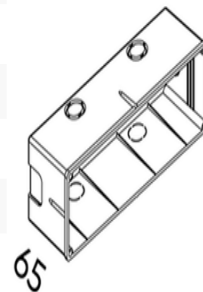

Wall Box

Luminaire

226x76

235x90 (177 220x72)

Cuadro Large Wall Light SMD 8W

Product Code-	IFL-CUAD0008.TW30.F
Wattage-	8W
Voltage	24v DC
Colour Temperature (k)-	3000K
Beam Angle-	90°
Optional Degree	N/A
Lumen output-	366
Lamp Base-	SMD
CRI-	80+
Ip Rating-	IP65
Dimmable	Optional
Mounting Type-	Wall Recess
Material-	Aluminium
Colour-	White
Warranty-	3 Years Replacement

Wall Box

Luminaire

226x76

235x90 (17 220x72)

Cuadro Large Wall Light SMD 8W

Product Code-	IFL-CUAD0008.TW40.F
Wattage-	8W
Voltage	24v DC
Colour Temperature (k)-	4000K
Beam Angle-	90°
Optional Degree	N/A
Lumen output-	383
Lamp Base-	SMD
CRI-	80+
Ip Rating-	IP65
Dimmable	Optional
Mounting Type-	Wall Recess
Material-	Aluminium
Colour-	White
Warranty-	3 Years Replacement

Wall Box

Luminaire

226x76

235x90 (17 220x72)

Cuadro Large Wall Light SMD 8W

Product Code-	IFL-CUAD0008.TG30.F
Wattage-	8W
Voltage	24v DC
Colour Temperature (k)-	3000K
Beam Angle-	90°
Optional Degree	N/A
Lumen output-	366
Lamp Base-	SMD
CRI-	80+
Ip Rating-	IP65
Dimmable	Optional
Mounting Type-	Wall Recess
Material-	Aluminium
Colour-	Grey
Warranty-	3 Years Replacement