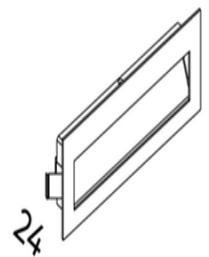

Cuadro Large Wall Light SMD 8W

Product Code-	IFL-CUAD0008.TB30.F
Wattage-	8W
Voltage	24v DC
Colour Temperature (k)-	3000K
Beam Angle-	90°
Optional Degree	N/A
Lumen output-	366
Lamp Base-	SMD
CRI-	80+
Ip Rating-	IP65
Dimmable	Optional
Mounting Type-	Wall Recess
Material-	Aluminium
Colour-	Black
Warranty-	3 Years Replacement

Wall Box

Luminaire

226x76

235x90 (177 220x72)

Cuadro Large Wall Light SMD 8W

Product Code-	IFL-CUAD0008.TB40.F
Wattage-	8W
Voltage	24v DC
Colour Temperature (k)-	4000K
Beam Angle-	90°
Optional Degree	N/A
Lumen output-	383
Lamp Base-	SMD
CRI-	80+
Ip Rating-	IP65
Dimmable	Optional
Mounting Type-	Wall Recess
Material-	Aluminium
Colour-	Black
Warranty-	3 Years Replacement

Wall Box

Luminaire

226x76

235x90 (177 220x72)

Cuadro Large Wall Light SMD 8W

Product Code-	IFL-CUAD0008.TW30.F
Wattage-	8W
Voltage	24v DC
Colour Temperature (k)-	3000K
Beam Angle-	90°
Optional Degree	N/A
Lumen output-	366
Lamp Base-	SMD
CRI-	80+
Ip Rating-	IP65
Dimmable	Optional
Mounting Type-	Wall Recess
Material-	Aluminium
Colour-	White
Warranty-	3 Years Replacement

Wall Box

Luminaire

226x76

235x90 (17 220x72)

Cuadro Large Wall Light SMD 8W

Product Code-	IFL-CUAD0008.TW40.F
Wattage-	8W
Voltage	24v DC
Colour Temperature (k)-	4000K
Beam Angle-	90°
Optional Degree	N/A
Lumen output-	383
Lamp Base-	SMD
CRI-	80+
Ip Rating-	IP65
Dimmable	Optional
Mounting Type-	Wall Recess
Material-	Aluminium
Colour-	White
Warranty-	3 Years Replacement