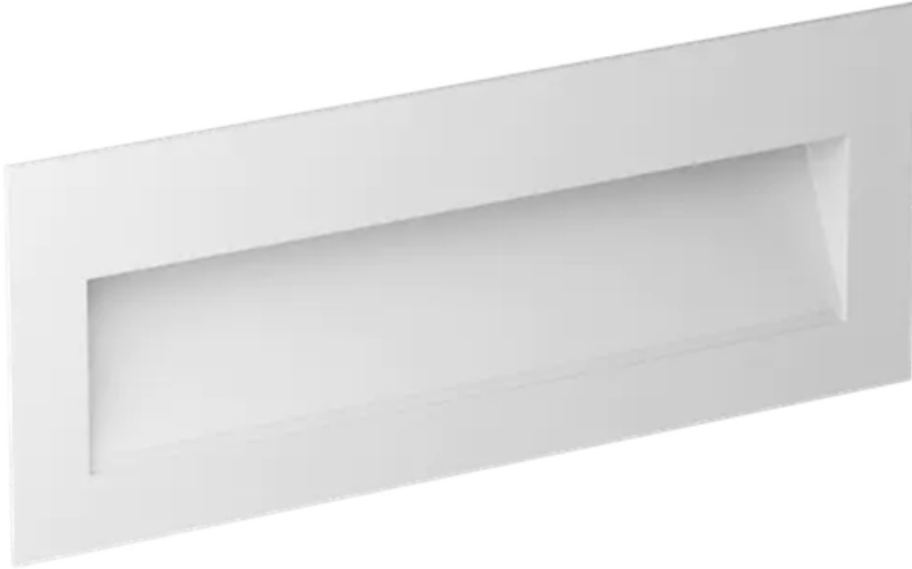

Cuadro Large Wall Light SMD 8W

Product Code-	IFL-CUAD0008.TB30.F
Wattage-	8W
Voltage	24v DC
Colour Temperature (k)-	3000K
Beam Angle-	90°
Optional Degree	N/A
Lumen output-	366
Lamp Base-	SMD
CRI-	80+
Ip Rating-	IP65
Dimmable	Optional
Mounting Type-	Wall Recess
Material-	Aluminium
Colour-	Black
Warranty-	3 Years Replacement

Wall Box

Luminaire

226x76

235x90 (177 220x72)

Cuadro Large Wall Light SMD 8W

Product Code-	IFL-CUAD0008.TB40.F
Wattage-	8W
Voltage	24v DC
Colour Temperature (k)-	4000K
Beam Angle-	90°
Optional Degree	N/A
Lumen output-	383
Lamp Base-	SMD
CRI-	80+
Ip Rating-	IP65
Dimmable	Optional
Mounting Type-	Wall Recess
Material-	Aluminium
Colour-	Black
Warranty-	3 Years Replacement

Wall Box

Luminaire

226x76

235x90 (177 220x72)

Cuadro Large Wall Light SMD 8W

Product Code-	IFL-CUAD0008.TW30.F
Wattage-	8W
Voltage	24v DC
Colour Temperature (k)-	3000K
Beam Angle-	90°
Optional Degree	N/A
Lumen output-	366
Lamp Base-	SMD
CRI-	80+
Ip Rating-	IP65
Dimmable	Optional
Mounting Type-	Wall Recess
Material-	Aluminium
Colour-	White
Warranty-	3 Years Replacement

Wall Box

Luminaire

226x76

235x90 (17 220x72)

Cuadro Large Wall Light SMD 8W

Product Code-	IFL-CUAD0008.TW40.F
Wattage-	8W
Voltage	24v DC
Colour Temperature (k)-	4000K
Beam Angle-	90°
Optional Degree	N/A
Lumen output-	383
Lamp Base-	SMD
CRI-	80+
Ip Rating-	IP65
Dimmable	Optional
Mounting Type-	Wall Recess
Material-	Aluminium
Colour-	White
Warranty-	3 Years Replacement