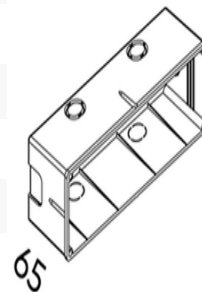

Cuadro Large Wall Light SMD 8W

Product Code-	IFL-CUAD0008.TB30.F
Wattage-	8W
Voltage	24v DC
Colour Temperature (k)-	3000K
Beam Angle-	90°
Optional Degree	N/A
Lumen output-	366
Lamp Base-	SMD
CRI-	80+
Ip Rating-	IP65
Dimmable	Optional
Mounting Type-	Wall Recess
Material-	Aluminium
Colour-	Black
Warranty-	3 Years Replacement

Wall Box

Luminaire

226x76

235x90 (177 220x72)

Cuadro Large Wall Light SMD 8W

Product Code-	IFL-CUAD0008.TB40.F
Wattage-	8W
Voltage	24v DC
Colour Temperature (k)-	4000K
Beam Angle-	90°
Optional Degree	N/A
Lumen output-	383
Lamp Base-	SMD
CRI-	80+
Ip Rating-	IP65
Dimmable	Optional
Mounting Type-	Wall Recess
Material-	Aluminium
Colour-	Black
Warranty-	3 Years Replacement

Wall Box

Luminaire

226x76

235x90 (177 220x72)

Cuadro Large Wall Light SMD 8W

Product Code-	IFL-CUAD0008.TW30.F
Wattage-	8W
Voltage	24v DC
Colour Temperature (k)-	3000K
Beam Angle-	90°
Optional Degree	N/A
Lumen output-	366
Lamp Base-	SMD
CRI-	80+
Ip Rating-	IP65
Dimmable	Optional
Mounting Type-	Wall Recess
Material-	Aluminium
Colour-	White
Warranty-	3 Years Replacement

Wall Box

Luminaire

226x76

235x90 (17 220x72)

Cuadro Large Wall Light SMD 8W

Product Code-	IFL-CUAD0008.TW40.F
Wattage-	8W
Voltage	24v DC
Colour Temperature (k)-	4000K
Beam Angle-	90°
Optional Degree	N/A
Lumen output-	383
Lamp Base-	SMD
CRI-	80+
Ip Rating-	IP65
Dimmable	Optional
Mounting Type-	Wall Recess
Material-	Aluminium
Colour-	White
Warranty-	3 Years Replacement