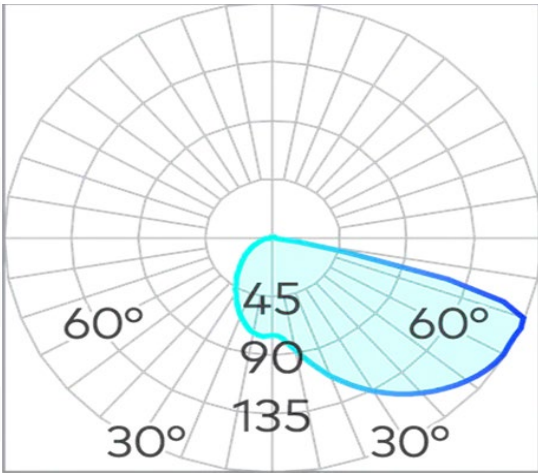

Wall Box

Luminaire

226x76

235x90 (17 220x72)

Cuadro Large Wall Light SMD 8W

Product Code-	IFL-CUAD0008.TG30.F
Wattage-	8W
Voltage	24v DC
Colour Temperature (k)-	3000K
Beam Angle-	90°
Optional Degree	N/A
Lumen output-	366
Lamp Base-	SMD
CRI-	80+
Ip Rating-	IP65
Dimmable	Optional
Mounting Type-	Wall Recess
Material-	Aluminium
Colour-	Grey
Warranty-	3 Years Replacement

Wall Box

Luminaire

226x76

235x90 (17 220x72)

Cuadro Large Wall Light SMD 8W

Product Code-	IFL-CUAD0008.TG40.F
Wattage-	8W
Voltage	24v DC
Colour Temperature (k)-	4000K
Beam Angle-	90°
Optional Degree	N/A
Lumen output-	383
Lamp Base-	SMD
CRI-	80+
Ip Rating-	IP65
Dimmable	Optional
Mounting Type-	Wall Recess
Material-	Aluminium
Colour-	Grey
Warranty-	3 Years Replacement