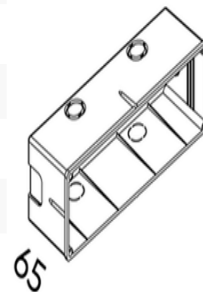

Wall Box

Luminaire

226x76

235x90 (177 220x72)

Cuadro Large Wall Light SMD 8W

Product Code-	IFL-CUAD0008.TB40.F
Wattage-	8W
Voltage	24v DC
Colour Temperature (k)-	4000K
Beam Angle-	90°
Optional Degree	N/A
Lumen output-	383
Lamp Base-	SMD
CRI-	80+
Ip Rating-	IP65
Dimmable	Optional
Mounting Type-	Wall Recess
Material-	Aluminium
Colour-	Black
Warranty-	3 Years Replacement

Wall Box

Luminaire

226x76

235x90 (177 220x72)

Cuadro Large Wall Light SMD 8W

Product Code-	IFL-CUAD0008.TW30.F
Wattage-	8W
Voltage	24v DC
Colour Temperature (k)-	3000K
Beam Angle-	90°
Optional Degree	N/A
Lumen output-	366
Lamp Base-	SMD
CRI-	80+
Ip Rating-	IP65
Dimmable	Optional
Mounting Type-	Wall Recess
Material-	Aluminium
Colour-	White
Warranty-	3 Years Replacement

Wall Box

Luminaire

226x76

235x90 (17 220x72)

Cuadro Large Wall Light SMD 8W

Product Code-	IFL-CUAD0008.TW40.F
Wattage-	8W
Voltage	24v DC
Colour Temperature (k)-	4000K
Beam Angle-	90°
Optional Degree	N/A
Lumen output-	383
Lamp Base-	SMD
CRI-	80+
Ip Rating-	IP65
Dimmable	Optional
Mounting Type-	Wall Recess
Material-	Aluminium
Colour-	White
Warranty-	3 Years Replacement