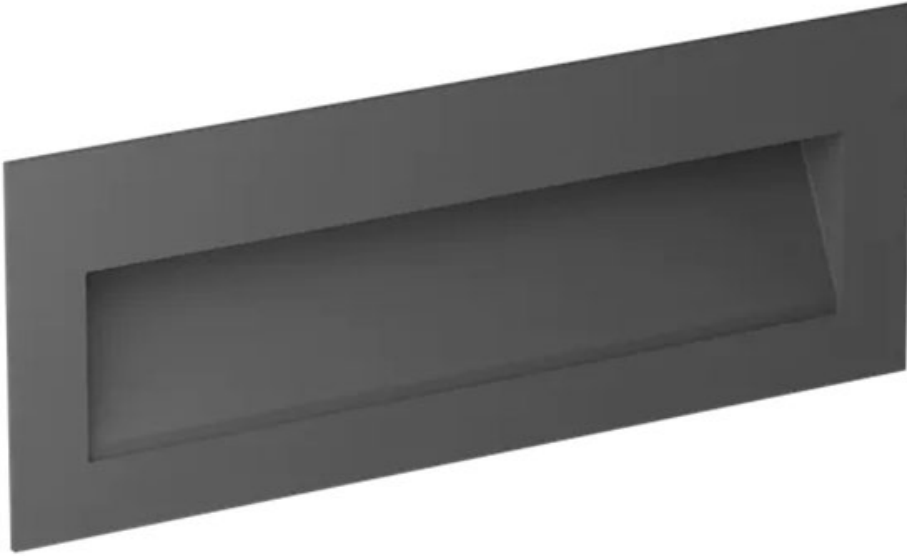

Cuadro Large Wall Light SMD 8W

Product Code-	IFL-CUAD0008.TB30.F
Wattage-	8W
Voltage	24v DC
Colour Temperature (k)-	3000K
Beam Angle-	90°
Optional Degree	N/A
Lumen output-	366
Lamp Base-	SMD
CRI-	80+
Ip Rating-	IP65
Dimmable	Optional
Mounting Type-	Wall Recess
Material-	Aluminium
Colour-	Black
Warranty-	3 Years Replacement

Wall Box

Luminaire

226x76

235x90 (177 220x72)

Cuadro Large Wall Light SMD 8W

Product Code-	IFL-CUAD0008.TB40.F
Wattage-	8W
Voltage	24v DC
Colour Temperature (k)-	4000K
Beam Angle-	90°
Optional Degree	N/A
Lumen output-	383
Lamp Base-	SMD
CRI-	80+
Ip Rating-	IP65
Dimmable	Optional
Mounting Type-	Wall Recess
Material-	Aluminium
Colour-	Black
Warranty-	3 Years Replacement

Wall Box

Luminaire

226x76

235x90 (177 220x72)

Cuadro Large Wall Light SMD 8W

Product Code-	IFL-CUAD0008.TW30.F
Wattage-	8W
Voltage	24v DC
Colour Temperature (k)-	3000K
Beam Angle-	90°
Optional Degree	N/A
Lumen output-	366
Lamp Base-	SMD
CRI-	80+
Ip Rating-	IP65
Dimmable	Optional
Mounting Type-	Wall Recess
Material-	Aluminium
Colour-	White
Warranty-	3 Years Replacement

Wall Box

Luminaire

226x76

235x90 (17 220x72)

Cuadro Large Wall Light SMD 8W

Product Code-	IFL-CUAD0008.TG30.F
Wattage-	8W
Voltage	24v DC
Colour Temperature (k)-	3000K
Beam Angle-	90°
Optional Degree	N/A
Lumen output-	366
Lamp Base-	SMD
CRI-	80+
Ip Rating-	IP65
Dimmable	Optional
Mounting Type-	Wall Recess
Material-	Aluminium
Colour-	Grey
Warranty-	3 Years Replacement