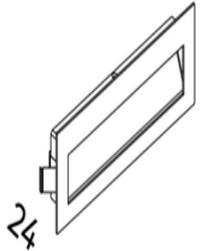

226x76

235x90 (177 220x72)