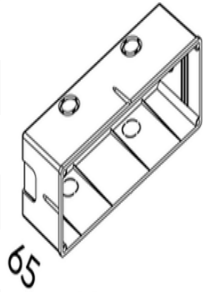

Wall Box

Luminaire

226x76

235x90 (17 220x72)

Cuadro Large Wall Light SMD 8W

Product Code-	IFL-CUAD0008.TG30.F
Wattage-	8W
Voltage	24v DC
Colour Temperature (k)-	3000K
Beam Angle-	90°
Optional Degree	N/A
Lumen output-	366
Lamp Base-	SMD
CRI-	80+
Ip Rating-	IP65
Dimmable	Optional
Mounting Type-	Wall Recess
Material-	Aluminium
Colour-	Grey
Warranty-	3 Years Replacement

Wall Box

Luminaire

226x76

235x90 (17 220x72)

Cuadro Large Wall Light SMD 8W

Product Code-	IFL-CUAD0008.TG40.F
Wattage-	8W
Voltage	24v DC
Colour Temperature (k)-	4000K
Beam Angle-	90°
Optional Degree	N/A
Lumen output-	383
Lamp Base-	SMD
CRI-	80+
Ip Rating-	IP65
Dimmable	Optional
Mounting Type-	Wall Recess
Material-	Aluminium
Colour-	Grey
Warranty-	3 Years Replacement

Wall Box

Luminaire

226x76

235x90 (177 220x72)