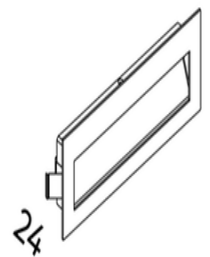

Cuadro Large Wall Light SMD 8W

Product Code-	IFL-CUAD0008.TB30.F
Wattage-	8W
Voltage	24v DC
Colour Temperature (k)-	3000K
Beam Angle-	90°
Optional Degree	N/A
Lumen output-	366
Lamp Base-	SMD
CRI-	80+
Ip Rating-	IP65
Dimmable	Optional
Mounting Type-	Wall Recess
Material-	Aluminium
Colour-	Black
Warranty-	3 Years Replacement

Wall Box

Luminaire

226x76

235x90 (177 220x72)

Cuadro Large Wall Light SMD 8W

Product Code-	IFL-CUAD0008.TB40.F
Wattage-	8W
Voltage	24v DC
Colour Temperature (k)-	4000K
Beam Angle-	90°
Optional Degree	N/A
Lumen output-	383
Lamp Base-	SMD
CRI-	80+
Ip Rating-	IP65
Dimmable	Optional
Mounting Type-	Wall Recess
Material-	Aluminium
Colour-	Black
Warranty-	3 Years Replacement

Wall Box

Luminaire

226x76

235x90 (177 220x72)

Cuadro Large Wall Light SMD 8W

Product Code-	IFL-CUAD0008.TW30.F
Wattage-	8W
Voltage	24v DC
Colour Temperature (k)-	3000K
Beam Angle-	90°
Optional Degree	N/A
Lumen output-	366
Lamp Base-	SMD
CRI-	80+
Ip Rating-	IP65
Dimmable	Optional
Mounting Type-	Wall Recess
Material-	Aluminium
Colour-	White
Warranty-	3 Years Replacement

Wall Box

Luminaire

226x76

235x90 (17 220x72)

Cuadro Large Wall Light SMD 8W

Product Code-	IFL-CUAD0008.TW40.F
Wattage-	8W
Voltage	24v DC
Colour Temperature (k)-	4000K
Beam Angle-	90°
Optional Degree	N/A
Lumen output-	383
Lamp Base-	SMD
CRI-	80+
Ip Rating-	IP65
Dimmable	Optional
Mounting Type-	Wall Recess
Material-	Aluminium
Colour-	White
Warranty-	3 Years Replacement