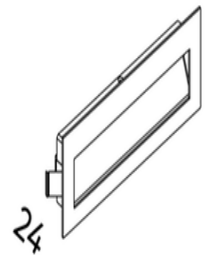

Wall Box

Luminaire

226x76

235x90 (17 220x72)

Cuadro Large Wall Light SMD 8W

Product Code-	IFL-CUAD0008.TW40.F
Wattage-	8W
Voltage	24v DC
Colour Temperature (k)-	4000K
Beam Angle-	90°
Optional Degree	N/A
Lumen output-	383
Lamp Base-	SMD
CRI-	80+
Ip Rating-	IP65
Dimmable	Optional
Mounting Type-	Wall Recess
Material-	Aluminium
Colour-	White
Warranty-	3 Years Replacement

Wall Box

Luminaire

226x76

235x90 (17 220x72)

Cuadro Large Wall Light SMD 8W

Product Code-	IFL-CUAD0008.TG30.F
Wattage-	8W
Voltage	24v DC
Colour Temperature (k)-	3000K
Beam Angle-	90°
Optional Degree	N/A
Lumen output-	366
Lamp Base-	SMD
CRI-	80+
Ip Rating-	IP65
Dimmable	Optional
Mounting Type-	Wall Recess
Material-	Aluminium
Colour-	Grey
Warranty-	3 Years Replacement

Wall Box

Luminaire

226x76

235x90 (17 220x72)

Cuadro Large Wall Light SMD 8W

Product Code-	IFL-CUAD0008.TG40.F
Wattage-	8W
Voltage	24v DC
Colour Temperature (k)-	4000K
Beam Angle-	90°
Optional Degree	N/A
Lumen output-	383
Lamp Base-	SMD
CRI-	80+
Ip Rating-	IP65
Dimmable	Optional
Mounting Type-	Wall Recess
Material-	Aluminium
Colour-	Grey
Warranty-	3 Years Replacement