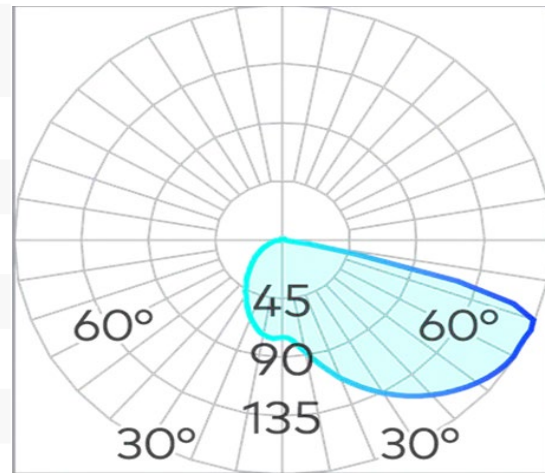

Cuadro Large Wall Light SMD 8W

Product Code-	IFL-CUAD0008.TB30.F
Wattage-	8W
Voltage	24v DC
Colour Temperature (k)-	3000K
Beam Angle-	90°
Optional Degree	N/A
Lumen output-	366
Lamp Base-	SMD
CRI-	80+
Ip Rating-	IP65
Dimmable	Optional
Mounting Type-	Wall Recess
Material-	Aluminium
Colour-	Black
Warranty-	3 Years Replacement

Wall Box

Luminaire

226x76

235x90 (177 220x72)

Cuadro Large Wall Light SMD 8W

Product Code-	IFL-CUAD0008.TW30.F
Wattage-	8W
Voltage	24v DC
Colour Temperature (k)-	3000K
Beam Angle-	90°
Optional Degree	N/A
Lumen output-	366
Lamp Base-	SMD
CRI-	80+
Ip Rating-	IP65
Dimmable	Optional
Mounting Type-	Wall Recess
Material-	Aluminium
Colour-	White
Warranty-	3 Years Replacement

Wall Box

Luminaire

226x76

235x90 (17 220x72)

Cuadro Large Wall Light SMD 8W

Product Code-	IFL-CUAD0008.TW40.F
Wattage-	8W
Voltage	24v DC
Colour Temperature (k)-	4000K
Beam Angle-	90°
Optional Degree	N/A
Lumen output-	383
Lamp Base-	SMD
CRI-	80+
Ip Rating-	IP65
Dimmable	Optional
Mounting Type-	Wall Recess
Material-	Aluminium
Colour-	White
Warranty-	3 Years Replacement

Wall Box

Luminaire

226x76

235x90 (17 220x72)

Cuadro Large Wall Light SMD 8W

Product Code-	IFL-CUAD0008.TG30.F
Wattage-	8W
Voltage	24v DC
Colour Temperature (k)-	3000K
Beam Angle-	90°
Optional Degree	N/A
Lumen output-	366
Lamp Base-	SMD
CRI-	80+
Ip Rating-	IP65
Dimmable	Optional
Mounting Type-	Wall Recess
Material-	Aluminium
Colour-	Grey
Warranty-	3 Years Replacement