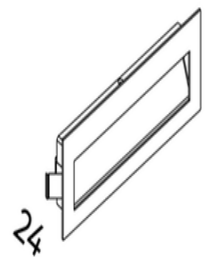

Wall Box

Luminaire

226x76

235x90 (177 220x72)

Cuadro Large Wall Light SMD 8W

Product Code-	IFL-CUAD0008.TW30.F
Wattage-	8W
Voltage	24v DC
Colour Temperature (k)-	3000K
Beam Angle-	90°
Optional Degree	N/A
Lumen output-	366
Lamp Base-	SMD
CRI-	80+
Ip Rating-	IP65
Dimmable	Optional
Mounting Type-	Wall Recess
Material-	Aluminium
Colour-	White
Warranty-	3 Years Replacement

Wall Box

Luminaire

226x76

235x90 (17 220x72)

Cuadro Large Wall Light SMD 8W

Product Code-	IFL-CUAD0008.TW40.F
Wattage-	8W
Voltage	24v DC
Colour Temperature (k)-	4000K
Beam Angle-	90°
Optional Degree	N/A
Lumen output-	383
Lamp Base-	SMD
CRI-	80+
Ip Rating-	IP65
Dimmable	Optional
Mounting Type-	Wall Recess
Material-	Aluminium
Colour-	White
Warranty-	3 Years Replacement

Wall Box

Luminaire

226x76

235x90 (17 220x72)

Cuadro Large Wall Light SMD 8W

Product Code-	IFL-CUAD0008.TG30.F
Wattage-	8W
Voltage	24v DC
Colour Temperature (k)-	3000K
Beam Angle-	90°
Optional Degree	N/A
Lumen output-	366
Lamp Base-	SMD
CRI-	80+
Ip Rating-	IP65
Dimmable	Optional
Mounting Type-	Wall Recess
Material-	Aluminium
Colour-	Grey
Warranty-	3 Years Replacement