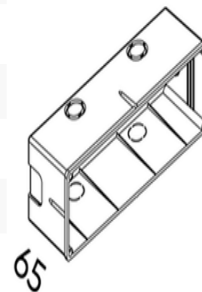

Cuadro Large Wall Light SMD 8W

Product Code-	IFL-CUAD0008.TB30.F
Wattage-	8W
Voltage	24v DC
Colour Temperature (k)-	3000K
Beam Angle-	90°
Optional Degree	N/A
Lumen output-	366
Lamp Base-	SMD
CRI-	80+
Ip Rating-	IP65
Dimmable	Optional
Mounting Type-	Wall Recess
Material-	Aluminium
Colour-	Black
Warranty-	3 Years Replacement

Wall Box

Luminaire

226x76

235x90 (177 220x72)

Cuadro Large Wall Light SMD 8W

Product Code-	IFL-CUAD0008.TB40.F
Wattage-	8W
Voltage	24v DC
Colour Temperature (k)-	4000K
Beam Angle-	90°
Optional Degree	N/A
Lumen output-	383
Lamp Base-	SMD
CRI-	80+
Ip Rating-	IP65
Dimmable	Optional
Mounting Type-	Wall Recess
Material-	Aluminium
Colour-	Black
Warranty-	3 Years Replacement

Wall Box

Luminaire

226x76

235x90 (177 220x72)

Cuadro Large Wall Light SMD 8W

Product Code-	IFL-CUAD0008.TW30.F
Wattage-	8W
Voltage	24v DC
Colour Temperature (k)-	3000K
Beam Angle-	90°
Optional Degree	N/A
Lumen output-	366
Lamp Base-	SMD
CRI-	80+
Ip Rating-	IP65
Dimmable	Optional
Mounting Type-	Wall Recess
Material-	Aluminium
Colour-	White
Warranty-	3 Years Replacement