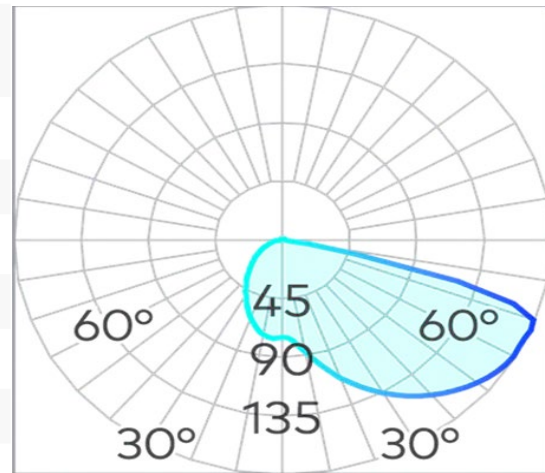

Cuadro Large Wall Light SMD 8W

Product Code-	IFL-CUAD0008.TB30.F
Wattage-	8W
Voltage	24v DC
Colour Temperature (k)-	3000K
Beam Angle-	90°
Optional Degree	N/A
Lumen output-	366
Lamp Base-	SMD
CRI-	80+
Ip Rating-	IP65
Dimmable	Optional
Mounting Type-	Wall Recess
Material-	Aluminium
Colour-	Black
Warranty-	3 Years Replacement

Wall Box

Luminaire

226x76

235x90 (177 220x72)

Cuadro Large Wall Light SMD 8W

Product Code-	IFL-CUAD0008.TB40.F
Wattage-	8W
Voltage	24v DC
Colour Temperature (k)-	4000K
Beam Angle-	90°
Optional Degree	N/A
Lumen output-	383
Lamp Base-	SMD
CRI-	80+
Ip Rating-	IP65
Dimmable	Optional
Mounting Type-	Wall Recess
Material-	Aluminium
Colour-	Black
Warranty-	3 Years Replacement

Wall Box

Luminaire

226x76

235x90 (177 220x72)

Cuadro Large Wall Light SMD 8W

Product Code-	IFL-CUAD0008.TW30.F
Wattage-	8W
Voltage	24v DC
Colour Temperature (k)-	3000K
Beam Angle-	90°
Optional Degree	N/A
Lumen output-	366
Lamp Base-	SMD
CRI-	80+
Ip Rating-	IP65
Dimmable	Optional
Mounting Type-	Wall Recess
Material-	Aluminium
Colour-	White
Warranty-	3 Years Replacement

Wall Box

Luminaire

226x76

235x90 (17 220x72)

Cuadro Large Wall Light SMD 8W

Product Code-	IFL-CUAD0008.TW40.F
Wattage-	8W
Voltage	24v DC
Colour Temperature (k)-	4000K
Beam Angle-	90°
Optional Degree	N/A
Lumen output-	383
Lamp Base-	SMD
CRI-	80+
Ip Rating-	IP65
Dimmable	Optional
Mounting Type-	Wall Recess
Material-	Aluminium
Colour-	White
Warranty-	3 Years Replacement