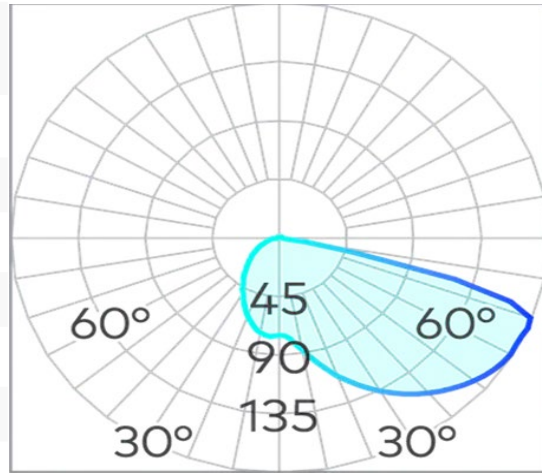

Wall Box

Luminaire

226x76

235x90 (17 220x72)

Cuadro Large Wall Light SMD 8W

Product Code-	IFL-CUAD0008.TW40.F
Wattage-	8W
Voltage	24v DC
Colour Temperature (k)-	4000K
Beam Angle-	90°
Optional Degree	N/A
Lumen output-	383
Lamp Base-	SMD
CRI-	80+
Ip Rating-	IP65
Dimmable	Optional
Mounting Type-	Wall Recess
Material-	Aluminium
Colour-	White
Warranty-	3 Years Replacement

Wall Box

Luminaire

226x76

235x90 (17 220x72)

Cuadro Large Wall Light SMD 8W

Product Code-	IFL-CUAD0008.TG30.F
Wattage-	8W
Voltage	24v DC
Colour Temperature (k)-	3000K
Beam Angle-	90°
Optional Degree	N/A
Lumen output-	366
Lamp Base-	SMD
CRI-	80+
Ip Rating-	IP65
Dimmable	Optional
Mounting Type-	Wall Recess
Material-	Aluminium
Colour-	Grey
Warranty-	3 Years Replacement

Wall Box

Luminaire

226x76

235x90 (17 220x72)

Cuadro Large Wall Light SMD 8W

Product Code-	IFL-CUAD0008.TG40.F
Wattage-	8W
Voltage	24v DC
Colour Temperature (k)-	4000K
Beam Angle-	90°
Optional Degree	N/A
Lumen output-	383
Lamp Base-	SMD
CRI-	80+
Ip Rating-	IP65
Dimmable	Optional
Mounting Type-	Wall Recess
Material-	Aluminium
Colour-	Grey
Warranty-	3 Years Replacement