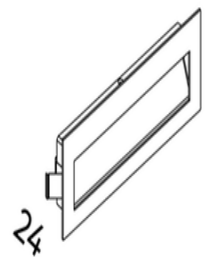

Wall Box

Luminaire

226x76

235x90 (177 220x72)

Cuadro Large Wall Light SMD 8W

Product Code-	IFL-CUAD0008.TB40.F
Wattage-	8W
Voltage	24v DC
Colour Temperature (k)-	4000K
Beam Angle-	90°
Optional Degree	N/A
Lumen output-	383
Lamp Base-	SMD
CRI-	80+
Ip Rating-	IP65
Dimmable	Optional
Mounting Type-	Wall Recess
Material-	Aluminium
Colour-	Black
Warranty-	3 Years Replacement

Wall Box

Luminaire

226x76

235x90 (177 220x72)

Cuadro Large Wall Light SMD 8W

Product Code-	IFL-CUAD0008.TW30.F
Wattage-	8W
Voltage	24v DC
Colour Temperature (k)-	3000K
Beam Angle-	90°
Optional Degree	N/A
Lumen output-	366
Lamp Base-	SMD
CRI-	80+
Ip Rating-	IP65
Dimmable	Optional
Mounting Type-	Wall Recess
Material-	Aluminium
Colour-	White
Warranty-	3 Years Replacement

Wall Box

Luminaire

226x76

235x90 (17 220x72)

Cuadro Large Wall Light SMD 8W

Product Code-	IFL-CUAD0008.TW40.F
Wattage-	8W
Voltage	24v DC
Colour Temperature (k)-	4000K
Beam Angle-	90°
Optional Degree	N/A
Lumen output-	383
Lamp Base-	SMD
CRI-	80+
Ip Rating-	IP65
Dimmable	Optional
Mounting Type-	Wall Recess
Material-	Aluminium
Colour-	White
Warranty-	3 Years Replacement