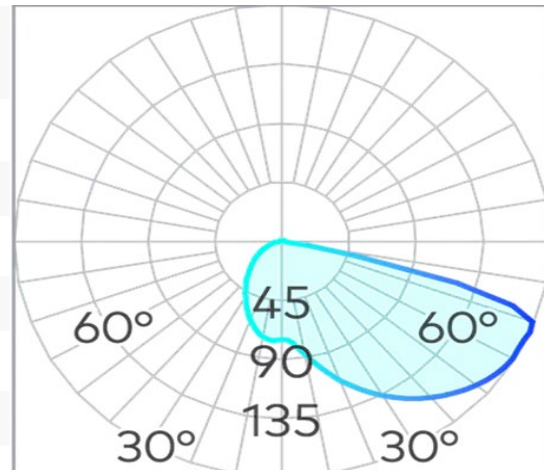

Wall Box

Luminaire

65

24

Cuadro Wall Light SMD 2W

Product Code-	IFL-CUAD0002.TG40.F
Wattage-	2W
Voltage	24v DC
Colour Temperature (k)-	4000K
Beam Angle-	90°
Optional Degree	N/A
Lumen output-	62
Lamp Base-	SMD
CRI-	80+
Ip Rating-	IP65
Dimmable	Optional
Mounting Type-	Wall Recess
Material-	Aluminium
Colour-	Grey
Warranty-	3 Years Replacement