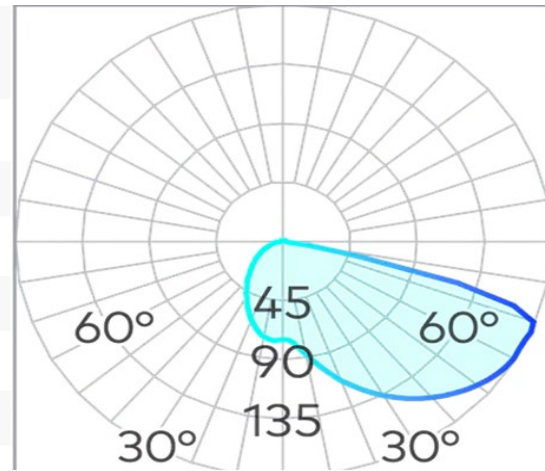

Cuadro Wall Light SMD 2W

Product Code-	IFL-CUAD0002.TB30.F
Wattage-	2W
Voltage	24v DC
Colour Temperature (k)-	3000K
Beam Angle-	90°
Optional Degree	N/A
Lumen output-	58
Lamp Base-	SMD
CRI-	80+
Ip Rating-	IP65
Dimmable	Optional
Mounting Type-	Wall Recess
Material-	Aluminium
Colour-	Black
Warranty-	3 Years Replacement

Wall Box

Luminaire

Cuadro Wall Light SMD 2W

Product Code-	IFL-CUAD0002.TB40.F
Wattage-	2W
Voltage	24v DC
Colour Temperature (k)-	4000K
Beam Angle-	90°
Optional Degree	N/A
Lumen output-	62
Lamp Base-	SMD
CRI-	80+
Ip Rating-	IP65
Dimmable	Optional
Mounting Type-	Wall Recess
Material-	Aluminium
Colour-	Black
Warranty-	3 Years Replacement

Wall Box

Luminaire

65

24

Cuadro Wall Light SMD 2W

Product Code-	IFL-CUAD0002.TW30.F
Wattage-	2W
Voltage	24v DC
Colour Temperature (k)-	3000K
Beam Angle-	90°
Optional Degree	N/A
Lumen output-	58
Lamp Base-	SMD
CRI-	80+
Ip Rating-	IP65
Dimmable	Optional
Mounting Type-	Wall Recess
Material-	Aluminium
Colour-	White
Warranty-	3 Years Replacement