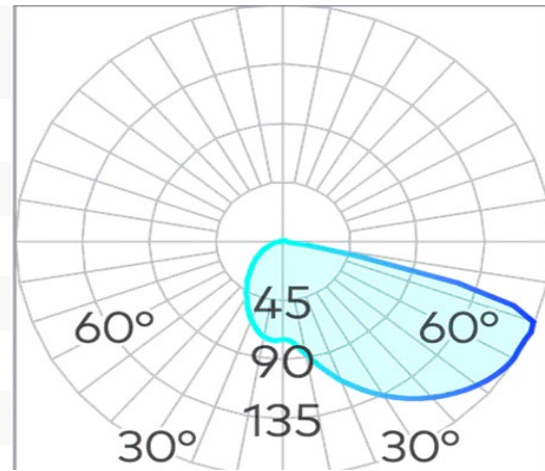

Cuadro Wall Light SMD 2W

Product Code-	IFL-CUAD0002.TB30.F
Wattage-	2W
Voltage	24v DC
Colour Temperature (k)-	3000K
Beam Angle-	90°
Optional Degree	N/A
Lumen output-	58
Lamp Base-	SMD
CRI-	80+
Ip Rating-	IP65
Dimmable	Optional
Mounting Type-	Wall Recess
Material-	Aluminium
Colour-	Black
Warranty-	3 Years Replacement

Wall Box

Luminaire

Cuadro Wall Light SMD 2W

Product Code-	IFL-CUAD0002.TG30.F
Wattage-	2W
Voltage	24v DC
Colour Temperature (k)-	3000K
Beam Angle-	90°
Optional Degree	N/A
Lumen output-	58
Lamp Base-	SMD
CRI-	80+
Ip Rating-	IP65
Dimmable	Optional
Mounting Type-	Wall Recess
Material-	Aluminium
Colour-	Grey
Warranty-	3 Years Replacement