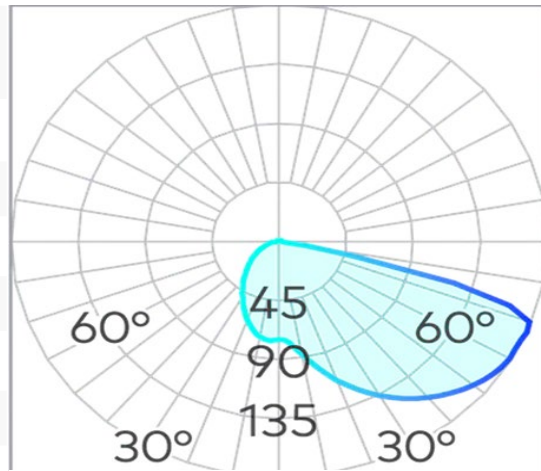

Cuadro Wall Light SMD 2W

Product Code-	IFL-CUAD0002.TB30.F
Wattage-	2W
Voltage	24v DC
Colour Temperature (k)-	3000K
Beam Angle-	90°
Optional Degree	N/A
Lumen output-	58
Lamp Base-	SMD
CRI-	80+
Ip Rating-	IP65
Dimmable	Optional
Mounting Type-	Wall Recess
Material-	Aluminium
Colour-	Black
Warranty-	3 Years Replacement

Wall Box

Luminaire

65

24

Cuadro Wall Light SMD 2W

Product Code-	IFL-CUAD0002.TW40.F
Wattage-	2W
Voltage	24v DC
Colour Temperature (k)-	4000K
Beam Angle-	90°
Optional Degree	N/A
Lumen output-	62
Lamp Base-	SMD
CRI-	80+
Ip Rating-	IP65
Dimmable	Optional
Mounting Type-	Wall Recess
Material-	Aluminium
Colour-	White
Warranty-	3 Years Replacement