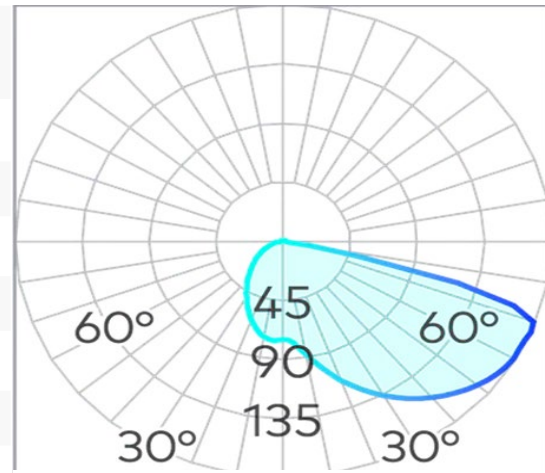

Cuadro Wall Light SMD 2W

Product Code-	IFL-CUAD0002.TB30.F
Wattage-	2W
Voltage	24v DC
Colour Temperature (k)-	3000K
Beam Angle-	90°
Optional Degree	N/A
Lumen output-	58
Lamp Base-	SMD
CRI-	80+
Ip Rating-	IP65
Dimmable	Optional
Mounting Type-	Wall Recess
Material-	Aluminium
Colour-	Black
Warranty-	3 Years Replacement

Wall Box

Luminaire

Cuadro Wall Light SMD 2W

Product Code-	IFL-CUAD0002.TB40.F
Wattage-	2W
Voltage	24v DC
Colour Temperature (k)-	4000K
Beam Angle-	90°
Optional Degree	N/A
Lumen output-	62
Lamp Base-	SMD
CRI-	80+
Ip Rating-	IP65
Dimmable	Optional
Mounting Type-	Wall Recess
Material-	Aluminium
Colour-	Black
Warranty-	3 Years Replacement

Wall Box

Luminaire

65

24

Cuadro Wall Light SMD 2W

Product Code-	IFL-CUAD0002.TW30.F
Wattage-	2W
Voltage	24v DC
Colour Temperature (k)-	3000K
Beam Angle-	90°
Optional Degree	N/A
Lumen output-	58
Lamp Base-	SMD
CRI-	80+
Ip Rating-	IP65
Dimmable	Optional
Mounting Type-	Wall Recess
Material-	Aluminium
Colour-	White
Warranty-	3 Years Replacement

Wall Box

Luminaire

65

24

Cuadro Wall Light SMD 2W

Product Code-	IFL-CUAD0002.TW40.F
Wattage-	2W
Voltage	24v DC
Colour Temperature (k)-	4000K
Beam Angle-	90°
Optional Degree	N/A
Lumen output-	62
Lamp Base-	SMD
CRI-	80+
Ip Rating-	IP65
Dimmable	Optional
Mounting Type-	Wall Recess
Material-	Aluminium
Colour-	White
Warranty-	3 Years Replacement