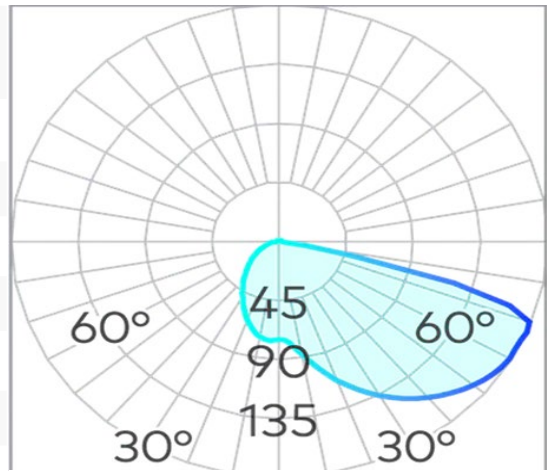

Cuadro Wall Light SMD 2W

Product Code-	IFL-CUAD0002.TB30.F
Wattage-	2W
Voltage	24v DC
Colour Temperature (k)-	3000K
Beam Angle-	90°
Optional Degree	N/A
Lumen output-	58
Lamp Base-	SMD
CRI-	80+
Ip Rating-	IP65
Dimmable	Optional
Mounting Type-	Wall Recess
Material-	Aluminium
Colour-	Black
Warranty-	3 Years Replacement

Wall Box

Luminaire

Cuadro Wall Light SMD 2W

Product Code-	IFL-CUAD0002.TB40.F
Wattage-	2W
Voltage	24v DC
Colour Temperature (k)-	4000K
Beam Angle-	90°
Optional Degree	N/A
Lumen output-	62
Lamp Base-	SMD
CRI-	80+
Ip Rating-	IP65
Dimmable	Optional
Mounting Type-	Wall Recess
Material-	Aluminium
Colour-	Black
Warranty-	3 Years Replacement

Wall Box

Luminaire

65

24

Cuadro Wall Light SMD 2W

Product Code-	IFL-CUAD0002.TW30.F
Wattage-	2W
Voltage	24v DC
Colour Temperature (k)-	3000K
Beam Angle-	90°
Optional Degree	N/A
Lumen output-	58
Lamp Base-	SMD
CRI-	80+
Ip Rating-	IP65
Dimmable	Optional
Mounting Type-	Wall Recess
Material-	Aluminium
Colour-	White
Warranty-	3 Years Replacement