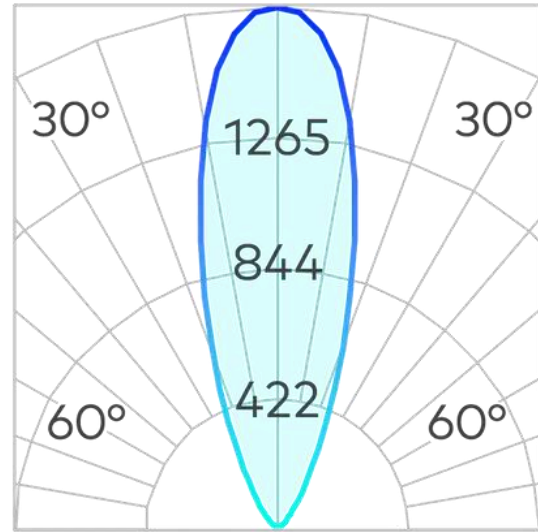

Compass 175mm Inground Uplight Round COB 15W

Canister

Product Code-	IFL-COMP0175.TB30.P
Wattage-	15W
Voltage	24v DC
Colour Temperature (k)-	3000K
Beam Angle-	12°
Optional Degree	N/A
Lumen output-	928
Lamp Base-	COB
CRI-	80+
Ip Rating-	IP67
Dimmable	No
Mounting Type-	In-Ground
Material-	Aluminium
Colour-	Black
Warranty-	3 Years Replacement

Ø 203
Luminaire

Ø 175
(150)

Compass 175mm Inground Uplight Round COB 15W

Canister

Product Code-	IFL-COMP0175.SS30.P
Wattage-	15W
Voltage	24v DC
Colour Temperature (k)-	3000K
Beam Angle-	12°
Optional Degree	N/A
Lumen output-	928
Lamp Base-	COB
CRI-	80+
Ip Rating-	IP67
Dimmable	No
Mounting Type-	In-Ground
Material-	Stainless Steel
Colour-	Stainless Steel
Warranty-	3 Years Replacement

231

Ø 203
Luminaire

181

Ø 175
(Ø 150)