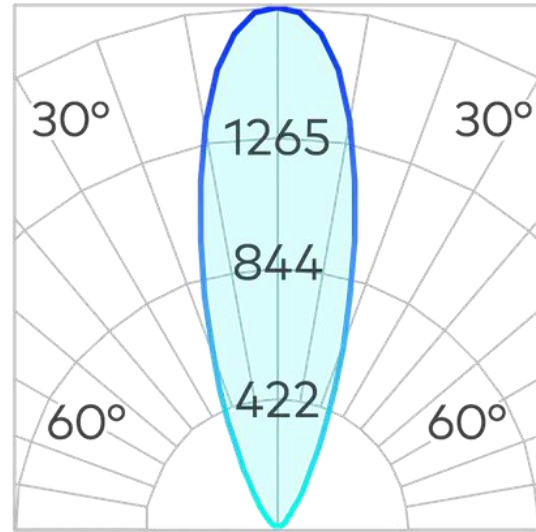

Compass 175mm Inground Uplight Round COB 15W

Canister

Product Code-	IFL-COMP0175.TB30.P
Wattage-	15W
Voltage	24v DC
Colour Temperature (k)-	3000K
Beam Angle-	12°
Optional Degree	N/A
Lumen output-	928
Lamp Base-	COB
CRI-	80+
Ip Rating-	IP67
Dimmable	No
Mounting Type-	In-Ground
Material-	Aluminium
Colour-	Black
Warranty-	3 Years Replacement

Ø 203
Luminaire

Ø 175
(150)

Compass 175mm Inground Uplight Round COB 15W

Canister

Product Code-	IFL-COMP0175.SS30.P
Wattage-	15W
Voltage	24v DC
Colour Temperature (k)-	3000K
Beam Angle-	12°
Optional Degree	N/A
Lumen output-	928
Lamp Base-	COB
CRI-	80+
Ip Rating-	IP67
Dimmable	No
Mounting Type-	In-Ground
Material-	Stainless Steel
Colour-	Stainless Steel
Warranty-	3 Years Replacement

231

Ø 203
Luminaire

181

Ø 175
(Ø 150)