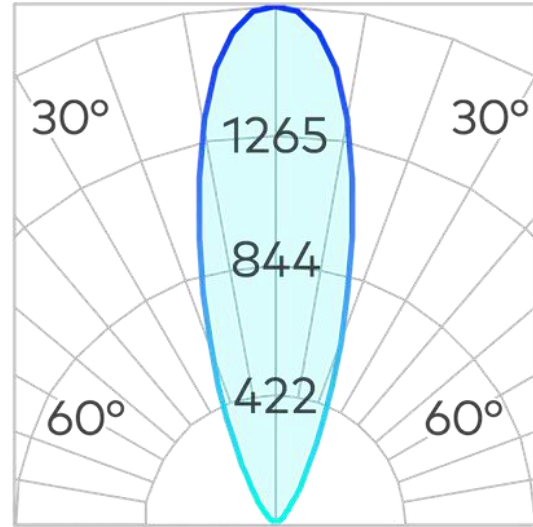

Compass 125mm Inground Uplight Round COB 11W

Canister

Product Code-	IFL-COMP0125.TB30.N
Wattage-	11W
Voltage	24v DC
Colour Temperature (k)-	3000K
Beam Angle-	24°
Optional Degree	N/A
Lumen output-	735
Lamp Base-	COB
CRI-	80+
Ip Rating-	IP67
Dimmable	No
Mounting Type-	In-Ground
Material-	Aluminium
Colour-	Black
Warranty-	3 Years Replacement

153

Ø 111

Luminaire

138

Ø 125

(Ø 104)

Compass 125mm Inground Uplight Round COB 11W

Canister

Product Code-	IFL-COMP0125.SS30.N
Wattage-	11W
Voltage	24v DC
Colour Temperature (k)-	3000K
Beam Angle-	24°
Optional Degree	N/A
Lumen output-	735
Lamp Base-	COB
CRI-	80+
Ip Rating-	IP67
Dimmable	No
Mounting Type-	In-Ground
Material-	Stainless Steel
Colour-	Stainless Steel
Warranty-	3 Years Replacement

153

Ø 111

Luminaire

138

Ø 125

(Ø 104)