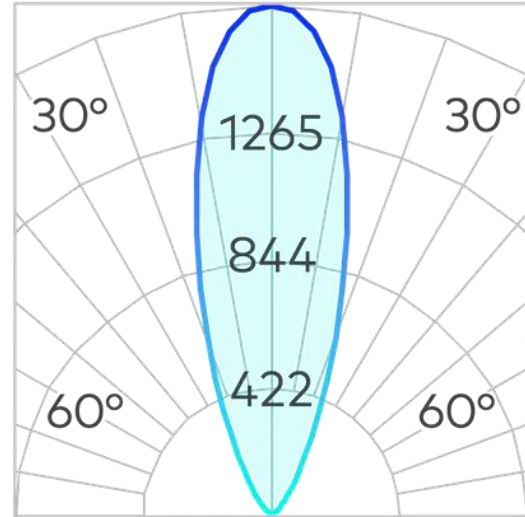

Compass 86mm Inground Uplight Round COB 6W

Canister

Product Code-	IFL-COMP0086.TB30.P
Wattage-	6W
Voltage	24v DC
Colour Temperature (k)-	3000K
Beam Angle-	15°
Optional Degree	N/A
Lumen output-	290
Lamp Base-	COB
CRI-	80+
Ip Rating-	IP67
Dimmable	No
Mounting Type-	In-Ground
Material-	Aluminium
Colour-	Black
Warranty-	3 Years Replacement

136

Ø 82

Luminaire

123

Ø 86

(Ø 74)

Compass 86mm Inground Uplight Round COB 6W

Canister

Product Code-	IFL-COMP0086.SS30.P
Wattage-	6W
Voltage	24v DC
Colour Temperature (k)-	3000K
Beam Angle-	15°
Optional Degree	N/A
Lumen output-	290
Lamp Base-	COB
CRI-	80+
Ip Rating-	IP67
Dimmable	No
Mounting Type-	In-Ground
Material-	Stainless Steel
Colour-	Stainless Steel
Warranty-	3 Years Replacement

136

Ø 82

Luminaire

123

Ø 86

(Ø 74)