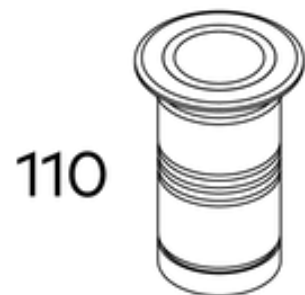

Cluster 75mm Inground Up light COB 7W

Product Code-	IFL-CLUS0007.TB30.N
Wattage-	7W
Voltage	24v DC
Colour Temperature (k)-	3000K
Beam Angle-	30°
Optional Degree	15°
Lumen output-	286
Lamp Base-	COB
CRI-	80+
Ip Rating-	IP67
Dimmable	No
Mounting Type-	In-Ground
Material-	Stainless Steel
Colour-	Black
Warranty-	3 Years Replacement

Ø 75

110

56

Cluster 75mm Inground Uplight COB 7W

Product Code-	IFL-CLUS0007.SS30.N
Wattage-	7W
Voltage	24v DC
Colour Temperature (k)-	3000K
Beam Angle-	30°
Optional Degree	15°
Lumen output-	286
Lamp Base-	COB
CRI-	80+
Ip Rating-	IP67
Dimmable	No
Mounting Type-	In-Ground
Material-	Stainless Steel
Colour-	Stainless Steel
Warranty-	3 Years Replacement

Ø 75

110

56

Cluster 75mm Inground Uplight COB 7W

Product Code-	IFL-CLUS0007.DB30.N
Wattage-	7W
Voltage	24v DC
Colour Temperature (k)-	3000K
Beam Angle-	30°
Optional Degree	15°
Lumen output-	286
Lamp Base-	COB
CRI-	80+
Ip Rating-	IP67
Dimmable	No
Mounting Type-	In-Ground
Material-	Brass
Colour-	Dark Bronze
Warranty-	3 Years Replacement

Ø 75

110

56