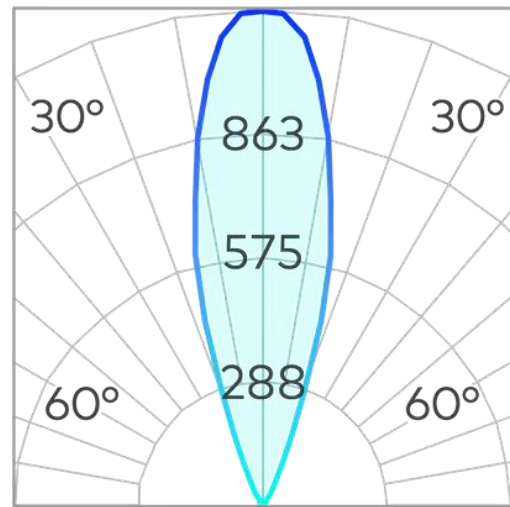

Cluster 75mm Inground Up light COB 7W

Product Code-	IFL-CLUS0007.TB30.N
Wattage-	7W
Voltage	24v DC
Colour Temperature (k)-	3000K
Beam Angle-	30°
Optional Degree	15°
Lumen output-	286
Lamp Base-	COB
CRI-	80+
Ip Rating-	IP67
Dimmable	No
Mounting Type-	In-Ground
Material-	Stainless Steel
Colour-	Black
Warranty-	3 Years Replacement

Ø 75

110

56

Cluster 75mm Inground Uplight COB 7W

Product Code-	IFL-CLUS0007.SS30.N
Wattage-	7W
Voltage	24v DC
Colour Temperature (k)-	3000K
Beam Angle-	30°
Optional Degree	15°
Lumen output-	286
Lamp Base-	COB
CRI-	80+
Ip Rating-	IP67
Dimmable	No
Mounting Type-	In-Ground
Material-	Stainless Steel
Colour-	Stainless Steel
Warranty-	3 Years Replacement

Ø 75

110

56

Cluster 75mm Inground Uplight COB 7W

Product Code-	IFL-CLUS0007.DB30.N
Wattage-	7W
Voltage	24v DC
Colour Temperature (k)-	3000K
Beam Angle-	30°
Optional Degree	15°
Lumen output-	286
Lamp Base-	COB
CRI-	80+
Ip Rating-	IP67
Dimmable	No
Mounting Type-	In-Ground
Material-	Brass
Colour-	Dark Bronze
Warranty-	3 Years Replacement

Ø 75

110

56