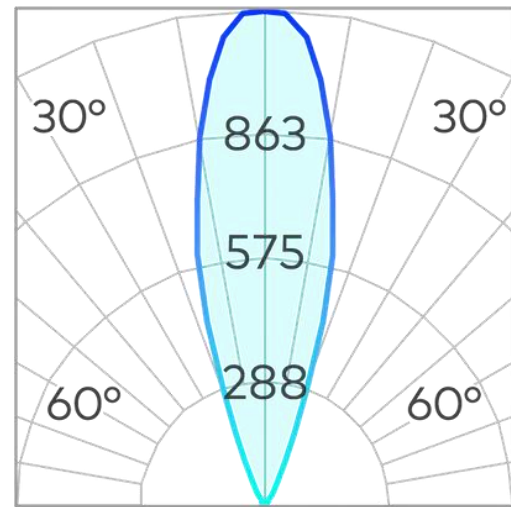

Cluster 75mm Inground Up light COB 7W

Product Code-	IFL-CLUS0007.TB30.N
Wattage-	7W
Voltage	24v DC
Colour Temperature (k)-	3000K
Beam Angle-	30°
Optional Degree	15°
Lumen output-	286
Lamp Base-	COB
CRI-	80+
Ip Rating-	IP67
Dimmable	No
Mounting Type-	In-Ground
Material-	Stainless Steel
Colour-	Black
Warranty-	3 Years Replacement

Ø 75

110

56

Cluster 75mm Inground Uplight COB 7W

Product Code-	IFL-CLUS0007.SS30.N
Wattage-	7W
Voltage	24v DC
Colour Temperature (k)-	3000K
Beam Angle-	30°
Optional Degree	15°
Lumen output-	286
Lamp Base-	COB
CRI-	80+
Ip Rating-	IP67
Dimmable	No
Mounting Type-	In-Ground
Material-	Stainless Steel
Colour-	Stainless Steel
Warranty-	3 Years Replacement

Ø 75

110

56

Cluster 75mm Inground Uplight COB 7W

Product Code-	IFL-CLUS0007.DB30.N
Wattage-	7W
Voltage	24v DC
Colour Temperature (k)-	3000K
Beam Angle-	30°
Optional Degree	15°
Lumen output-	286
Lamp Base-	COB
CRI-	80+
Ip Rating-	IP67
Dimmable	No
Mounting Type-	In-Ground
Material-	Brass
Colour-	Dark Bronze
Warranty-	3 Years Replacement

Ø 75

110

56