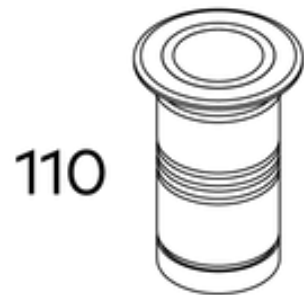

Cluster 75mm Inground Up light COB 7W

Product Code-	IFL-CLUS0007.TB30.N
Wattage-	7W
Voltage	24v DC
Colour Temperature (k)-	3000K
Beam Angle-	30°
Optional Degree	15°
Lumen output-	286
Lamp Base-	COB
CRI-	80+
Ip Rating-	IP67
Dimmable	No
Mounting Type-	In-Ground
Material-	Stainless Steel
Colour-	Black
Warranty-	3 Years Replacement

Ø 75

110

56

Cluster 75mm Inground Uplight COB 7W

Product Code-	IFL-CLUS0007.SS30.N
Wattage-	7W
Voltage	24v DC
Colour Temperature (k)-	3000K
Beam Angle-	30°
Optional Degree	15°
Lumen output-	286
Lamp Base-	COB
CRI-	80+
Ip Rating-	IP67
Dimmable	No
Mounting Type-	In-Ground
Material-	Stainless Steel
Colour-	Stainless Steel
Warranty-	3 Years Replacement

Ø 75

110

56

Cluster 75mm Inground Uplight COB 7W

Product Code-	IFL-CLUS0007.DB30.N
Wattage-	7W
Voltage	24v DC
Colour Temperature (k)-	3000K
Beam Angle-	30°
Optional Degree	15°
Lumen output-	286
Lamp Base-	COB
CRI-	80+
Ip Rating-	IP67
Dimmable	No
Mounting Type-	In-Ground
Material-	Brass
Colour-	Dark Bronze
Warranty-	3 Years Replacement

Ø 75

110

56