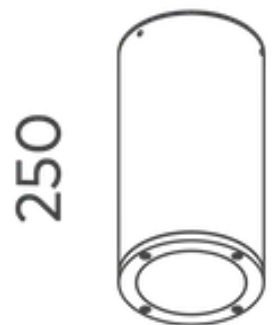

Athena Max Large Surface Mount COB 38w

Product Code-	IFL-ATSM0038.TB30.M
Wattage-	38W
Voltage	240v AC
Colour Temperature (k)-	3000K
Beam Angle-	36°
Optional Degree	15°/60°
Lumen output-	2435
Lamp Base-	COB
CRI-	80+
Ip Rating-	IP66
Dimmable	Yes
Mounting Type-	Celing Mount
Material-	Aluminium
Colour-	Black
Warranty-	5 Years Replacement

250

Ø 130

Athena Max Large Surface Mount COB 38w

Product Code-	IFL-ATSM0038.TB40.M
Wattage-	38W
Voltage	240v AC
Colour Temperature (k)-	4000K
Beam Angle-	36°
Optional Degree	15°/60°
Lumen output-	2498
Lamp Base-	COB
CRI-	80+
Ip Rating-	IP66
Dimmable	Yes
Mounting Type-	Celing Mount
Material-	Aluminium
Colour-	Black
Warranty-	5 Years Replacement

250

Ø 130

Athena Max Large Surface Mount COB 38w

Product Code-	IFL-ATSM0038.TW30.M
Wattage-	38W
Voltage	240v AC
Colour Temperature (k)-	3000K
Beam Angle-	36°
Optional Degree	15°/60°
Lumen output-	2435
Lamp Base-	COB
CRI-	80+
Ip Rating-	IP66
Dimmable	Yes
Mounting Type-	Celing Mount
Material-	Aluminium
Colour-	White
Warranty-	5 Years Replacement

Athena Max Large Surface Mount COB 38w

Product Code-	IFL-ATSM0038.TW40.M
Wattage-	38W
Voltage	240v AC
Colour Temperature (k)-	4000K
Beam Angle-	36°
Optional Degree	15°/60°
Lumen output-	2498
Lamp Base-	COB
CRI-	80+
Ip Rating-	IP66
Dimmable	Yes
Mounting Type-	Celing Mount
Material-	Aluminium
Colour-	White
Warranty-	5 Years Replacement