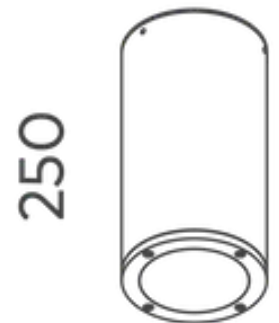

Athena Max Large Surface Mount COB 38w

Product Code-	IFL-ATSM0038.TB30.M
Wattage-	38W
Voltage	240v AC
Colour Temperature (k)-	3000K
Beam Angle-	36°
Optional Degree	15°/60°
Lumen output-	2435
Lamp Base-	COB
CRI-	80+
Ip Rating-	IP66
Dimmable	Yes
Mounting Type-	Celing Mount
Material-	Aluminium
Colour-	Black
Warranty-	5 Years Replacement

250

Ø 130

Athena Max Large Surface Mount COB 38w

Product Code-	IFL-ATSM0038.TB40.M
Wattage-	38W
Voltage	240v AC
Colour Temperature (k)-	4000K
Beam Angle-	36°
Optional Degree	15°/60°
Lumen output-	2498
Lamp Base-	COB
CRI-	80+
Ip Rating-	IP66
Dimmable	Yes
Mounting Type-	Celing Mount
Material-	Aluminium
Colour-	Black
Warranty-	5 Years Replacement

250

Ø 130

Athena Max Large Surface Mount COB 38w

Product Code-	IFL-ATSM0038.TW30.M
Wattage-	38W
Voltage	240v AC
Colour Temperature (k)-	3000K
Beam Angle-	36°
Optional Degree	15°/60°
Lumen output-	2435
Lamp Base-	COB
CRI-	80+
Ip Rating-	IP66
Dimmable	Yes
Mounting Type-	Celing Mount
Material-	Aluminium
Colour-	White
Warranty-	5 Years Replacement

Athena Max Large Surface Mount COB 38w

Product Code-	IFL-ATSM0038.TW40.M
Wattage-	38W
Voltage	240v AC
Colour Temperature (k)-	4000K
Beam Angle-	36°
Optional Degree	15°/60°
Lumen output-	2498
Lamp Base-	COB
CRI-	80+
Ip Rating-	IP66
Dimmable	Yes
Mounting Type-	Celing Mount
Material-	Aluminium
Colour-	White
Warranty-	5 Years Replacement