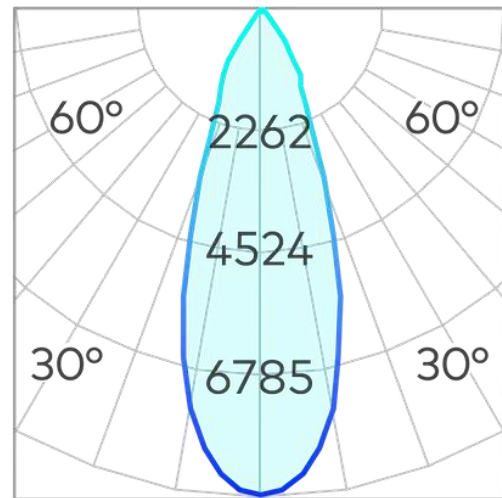

Athena Max Large Surface Mount COB 38w

Product Code-	IFL-ATSM0038.TB30.M
Wattage-	38W
Voltage	240v AC
Colour Temperature (k)-	3000K
Beam Angle-	36°
Optional Degree	15°/60°
Lumen output-	2435
Lamp Base-	COB
CRI-	80+
Ip Rating-	IP66
Dimmable	Yes
Mounting Type-	Celing Mount
Material-	Aluminium
Colour-	Black
Warranty-	5 Years Replacement

250

Ø 130

Athena Max Large Surface Mount COB 38w

Product Code-	IFL-ATSM0038.TB40.M
Wattage-	38W
Voltage	240v AC
Colour Temperature (k)-	4000K
Beam Angle-	36°
Optional Degree	15°/60°
Lumen output-	2498
Lamp Base-	COB
CRI-	80+
Ip Rating-	IP66
Dimmable	Yes
Mounting Type-	Celing Mount
Material-	Aluminium
Colour-	Black
Warranty-	5 Years Replacement

250

Ø 130

Athena Max Large Surface Mount COB 38w

Product Code-	IFL-ATSM0038.TW30.M
Wattage-	38W
Voltage	240v AC
Colour Temperature (k)-	3000K
Beam Angle-	36°
Optional Degree	15°/60°
Lumen output-	2435
Lamp Base-	COB
CRI-	80+
Ip Rating-	IP66
Dimmable	Yes
Mounting Type-	Celing Mount
Material-	Aluminium
Colour-	White
Warranty-	5 Years Replacement

Athena Max Large Surface Mount COB 38w

Product Code-	IFL-ATSM0038.TW40.M
Wattage-	38W
Voltage	240v AC
Colour Temperature (k)-	4000K
Beam Angle-	36°
Optional Degree	15°/60°
Lumen output-	2498
Lamp Base-	COB
CRI-	80+
Ip Rating-	IP66
Dimmable	Yes
Mounting Type-	Celing Mount
Material-	Aluminium
Colour-	White
Warranty-	5 Years Replacement