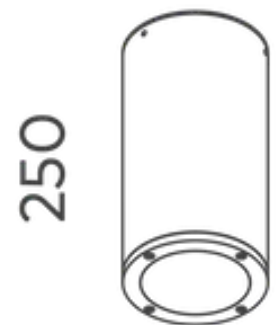

Athena Max Large Surface Mount COB 38w

Product Code-	IFL-ATSM0038.TB30.M
Wattage-	38W
Voltage	240v AC
Colour Temperature (k)-	3000K
Beam Angle-	36°
Optional Degree	15°/60°
Lumen output-	2435
Lamp Base-	COB
CRI-	80+
Ip Rating-	IP66
Dimmable	Yes
Mounting Type-	Celing Mount
Material-	Aluminium
Colour-	Black
Warranty-	5 Years Replacement

250

Ø 130

Athena Max Large Surface Mount COB 38w

Product Code-	IFL-ATSM0038.TB40.M
Wattage-	38W
Voltage	240v AC
Colour Temperature (k)-	4000K
Beam Angle-	36°
Optional Degree	15°/60°
Lumen output-	2498
Lamp Base-	COB
CRI-	80+
Ip Rating-	IP66
Dimmable	Yes
Mounting Type-	Celing Mount
Material-	Aluminium
Colour-	Black
Warranty-	5 Years Replacement

250

Ø 130

Athena Max Large Surface Mount COB 38w

Product Code-	IFL-ATSM0038.TW30.M
Wattage-	38W
Voltage	240v AC
Colour Temperature (k)-	3000K
Beam Angle-	36°
Optional Degree	15°/60°
Lumen output-	2435
Lamp Base-	COB
CRI-	80+
Ip Rating-	IP66
Dimmable	Yes
Mounting Type-	Celing Mount
Material-	Aluminium
Colour-	White
Warranty-	5 Years Replacement

250

Ø 130