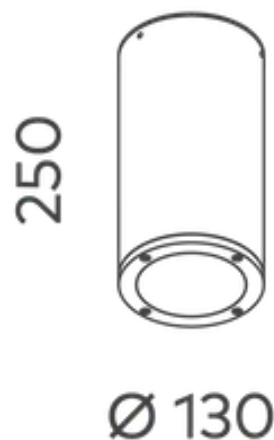

Athena Max Large Surface Mount COB 38w

Product Code-	IFL-ATSM0038.TB30.M
Wattage-	38W
Voltage	240v AC
Colour Temperature (k)-	3000K
Beam Angle-	36°
Optional Degree	15°/60°
Lumen output-	2435
Lamp Base-	COB
CRI-	80+
Ip Rating-	IP66
Dimmable	Yes
Mounting Type-	Celing Mount
Material-	Aluminium
Colour-	Black
Warranty-	5 Years Replacement

250

Ø 130

Athena Max Large Surface Mount COB 38w

Product Code-	IFL-ATSM0038.TB40.M
Wattage-	38W
Voltage	240v AC
Colour Temperature (k)-	4000K
Beam Angle-	36°
Optional Degree	15°/60°
Lumen output-	2498
Lamp Base-	COB
CRI-	80+
Ip Rating-	IP66
Dimmable	Yes
Mounting Type-	Celing Mount
Material-	Aluminium
Colour-	Black
Warranty-	5 Years Replacement

250

Ø 130

Athena Max Large Surface Mount COB 38w

Product Code-	IFL-ATSM0038.TW30.M
Wattage-	38W
Voltage	240v AC
Colour Temperature (k)-	3000K
Beam Angle-	36°
Optional Degree	15°/60°
Lumen output-	2435
Lamp Base-	COB
CRI-	80+
Ip Rating-	IP66
Dimmable	Yes
Mounting Type-	Celing Mount
Material-	Aluminium
Colour-	White
Warranty-	5 Years Replacement

250

Ø 130