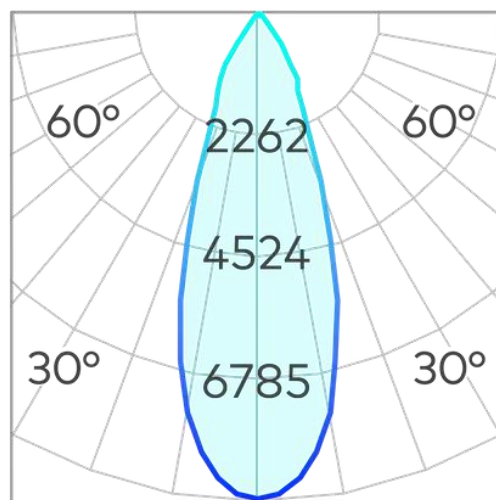

Athena Max Large Surface Mount COB 38w

Product Code-	IFL-ATSM0038.TB30.M
Wattage-	38W
Voltage	240v AC
Colour Temperature (k)-	3000K
Beam Angle-	36°
Optional Degree	15°/60°
Lumen output-	2435
Lamp Base-	COB
CRI-	80+
Ip Rating-	IP66
Dimmable	Yes
Mounting Type-	Celing Mount
Material-	Aluminium
Colour-	Black
Warranty-	5 Years Replacement

250

Ø 130

Athena Max Large Surface Mount COB 38w

Product Code-	IFL-ATSM0038.TB40.M
Wattage-	38W
Voltage	240v AC
Colour Temperature (k)-	4000K
Beam Angle-	36°
Optional Degree	15°/60°
Lumen output-	2498
Lamp Base-	COB
CRI-	80+
Ip Rating-	IP66
Dimmable	Yes
Mounting Type-	Celing Mount
Material-	Aluminium
Colour-	Black
Warranty-	5 Years Replacement

250

Ø 130

Athena Max Large Surface Mount COB 38w

Product Code-	IFL-ATSM0038.TW30.M
Wattage-	38W
Voltage	240v AC
Colour Temperature (k)-	3000K
Beam Angle-	36°
Optional Degree	15°/60°
Lumen output-	2435
Lamp Base-	COB
CRI-	80+
Ip Rating-	IP66
Dimmable	Yes
Mounting Type-	Celing Mount
Material-	Aluminium
Colour-	White
Warranty-	5 Years Replacement

Athena Max Large Surface Mount COB 38w

Product Code-	IFL-ATSM0038.TW40.M
Wattage-	38W
Voltage	240v AC
Colour Temperature (k)-	4000K
Beam Angle-	36°
Optional Degree	15°/60°
Lumen output-	2498
Lamp Base-	COB
CRI-	80+
Ip Rating-	IP66
Dimmable	Yes
Mounting Type-	Celing Mount
Material-	Aluminium
Colour-	White
Warranty-	5 Years Replacement