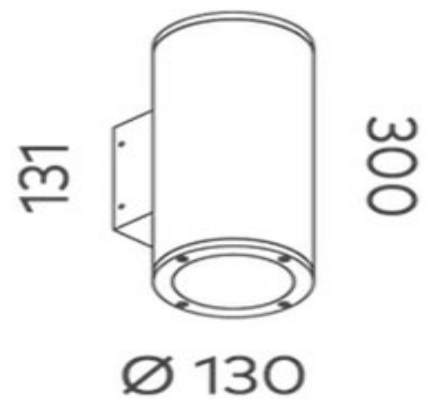

Athena Max (Large) Fixed Two Wall Light COB 38W

Product Code-	IFL-ATF20038.TB30.M
Wattage-	38W
Voltage	240v AC
Colour Temperature (k)-	3000K
Beam Angle-	36°
Optional Degree	15°/60°
Lumen output-	1217
Lamp Base-	COB
CRI-	80+
Ip Rating-	IP66
Dimmable	Yes
Mounting Type-	Wall Mount
Material-	Aluminium
Colour-	Black
Warranty-	5 Years Replacement

Athena Max (Large) Fixed Two Wall Light COB 38W

Product Code-	IFL-ATF20038.TB40.M
Wattage-	38W
Voltage	240v AC
Colour Temperature (k)-	4000K
Beam Angle-	36°
Optional Degree	15°/60°
Lumen output-	1249
Lamp Base-	COB
CRI-	80+
Ip Rating-	IP66
Dimmable	Yes
Mounting Type-	Wall Mount
Material-	Aluminium
Colour-	Black
Warranty-	5 Years Replacement

Athena Max (Large) Fixed Two Wall Light COB 38W

Product Code-	IFL-ATF20038.TW30.M
Wattage-	38W
Voltage	240v AC
Colour Temperature (k)-	3000K
Beam Angle-	36°
Optional Degree	15°/60°
Lumen output-	1217
Lamp Base-	COB
CRI-	80+
Ip Rating-	IP66
Dimmable	Yes
Mounting Type-	Wall Mount
Material-	Aluminium
Colour-	White
Warranty-	5 Years Replacement

Athena Max (Large) Fixed Two Wall Light COB 38W

Product Code-	IFL-ATF20038.TW40.M
Wattage-	38W
Voltage	240v AC
Colour Temperature (k)-	4000K
Beam Angle-	36°
Optional Degree	15°/60°
Lumen output-	1249
Lamp Base-	COB
CRI-	80+
Ip Rating-	IP66
Dimmable	Yes
Mounting Type-	Wall Mount
Material-	Aluminium
Colour-	White
Warranty-	5 Years Replacement