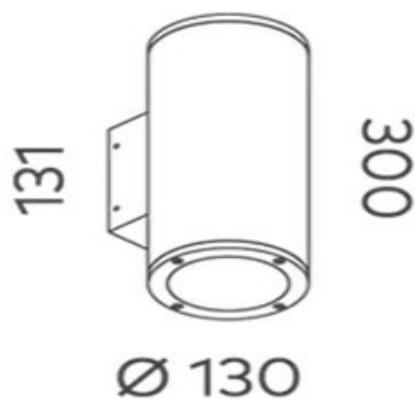

Athena Max (Large) Fixed Two Wall Light COB 38W

Product Code-	IFL-ATF20038.TB30.M
Wattage-	38W
Voltage	240v AC
Colour Temperature (k)-	3000K
Beam Angle-	36°
Optional Degree	15°/60°
Lumen output-	1217
Lamp Base-	COB
CRI-	80+
Ip Rating-	IP66
Dimmable	Yes
Mounting Type-	Wall Mount
Material-	Aluminium
Colour-	Black
Warranty-	5 Years Replacement

Athena Max (Large) Fixed Two Wall Light COB 38W

Product Code-	IFL-ATF20038.TB40.M
Wattage-	38W
Voltage	240v AC
Colour Temperature (k)-	4000K
Beam Angle-	36°
Optional Degree	15°/60°
Lumen output-	1249
Lamp Base-	COB
CRI-	80+
Ip Rating-	IP66
Dimmable	Yes
Mounting Type-	Wall Mount
Material-	Aluminium
Colour-	Black
Warranty-	5 Years Replacement

Athena Max (Large) Fixed Two Wall Light COB 38W

Product Code-	IFL-ATF20038.TW30.M
Wattage-	38W
Voltage	240v AC
Colour Temperature (k)-	3000K
Beam Angle-	36°
Optional Degree	15°/60°
Lumen output-	1217
Lamp Base-	COB
CRI-	80+
Ip Rating-	IP66
Dimmable	Yes
Mounting Type-	Wall Mount
Material-	Aluminium
Colour-	White
Warranty-	5 Years Replacement

Athena Max (Large) Fixed Two Wall Light COB 38W

Product Code-	IFL-ATF20038.TW40.M
Wattage-	38W
Voltage	240v AC
Colour Temperature (k)-	4000K
Beam Angle-	36°
Optional Degree	15°/60°
Lumen output-	1249
Lamp Base-	COB
CRI-	80+
Ip Rating-	IP66
Dimmable	Yes
Mounting Type-	Wall Mount
Material-	Aluminium
Colour-	White
Warranty-	5 Years Replacement