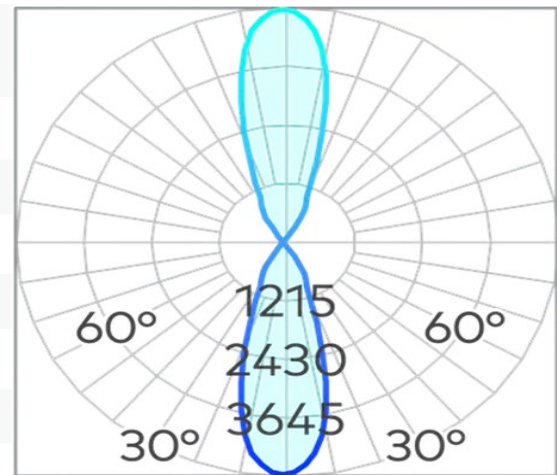

Athena Max (Large) Fixed Two Wall Light COB 38W

Product Code-	IFL-ATF20038.TB30.M
Wattage-	38W
Voltage	240v AC
Colour Temperature (k)-	3000K
Beam Angle-	36°
Optional Degree	15°/60°
Lumen output-	1217
Lamp Base-	COB
CRI-	80+
Ip Rating-	IP66
Dimmable	Yes
Mounting Type-	Wall Mount
Material-	Aluminium
Colour-	Black
Warranty-	5 Years Replacement

Athena Max (Large) Fixed Two Wall Light COB 38W

Product Code-	IFL-ATF20038.TB40.M
Wattage-	38W
Voltage	240v AC
Colour Temperature (k)-	4000K
Beam Angle-	36°
Optional Degree	15°/60°
Lumen output-	1249
Lamp Base-	COB
CRI-	80+
Ip Rating-	IP66
Dimmable	Yes
Mounting Type-	Wall Mount
Material-	Aluminium
Colour-	Black
Warranty-	5 Years Replacement

Athena Max (Large) Fixed Two Wall Light COB 38W

Product Code-	IFL-ATF20038.TW30.M
Wattage-	38W
Voltage	240v AC
Colour Temperature (k)-	3000K
Beam Angle-	36°
Optional Degree	15°/60°
Lumen output-	1217
Lamp Base-	COB
CRI-	80+
Ip Rating-	IP66
Dimmable	Yes
Mounting Type-	Wall Mount
Material-	Aluminium
Colour-	White
Warranty-	5 Years Replacement

Athena Max (Large) Fixed Two Wall Light COB 38W

Product Code-	IFL-ATF20038.TW40.M
Wattage-	38W
Voltage	240v AC
Colour Temperature (k)-	4000K
Beam Angle-	36°
Optional Degree	15°/60°
Lumen output-	1249
Lamp Base-	COB
CRI-	80+
Ip Rating-	IP66
Dimmable	Yes
Mounting Type-	Wall Mount
Material-	Aluminium
Colour-	White
Warranty-	5 Years Replacement