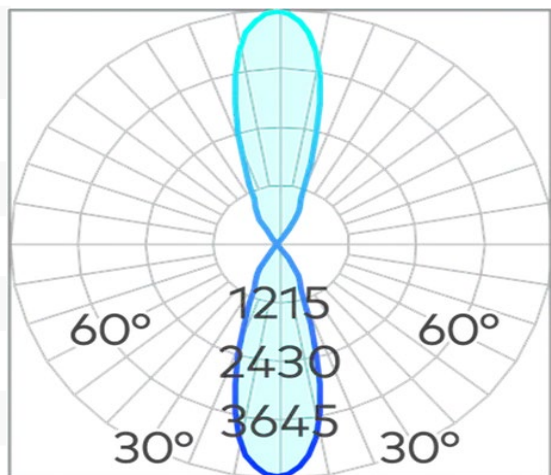

Athena Max (Large) Fixed Two Wall Light COB 38W

Product Code-	IFL-ATF20038.TB30.M
Wattage-	38W
Voltage	240v AC
Colour Temperature (k)-	3000K
Beam Angle-	36°
Optional Degree	15°/60°
Lumen output-	1217
Lamp Base-	COB
CRI-	80+
Ip Rating-	IP66
Dimmable	Yes
Mounting Type-	Wall Mount
Material-	Aluminium
Colour-	Black
Warranty-	5 Years Replacement

Athena Max (Large) Fixed Two Wall Light COB 38W

Product Code-	IFL-ATF20038.TB40.M
Wattage-	38W
Voltage	240v AC
Colour Temperature (k)-	4000K
Beam Angle-	36°
Optional Degree	15°/60°
Lumen output-	1249
Lamp Base-	COB
CRI-	80+
Ip Rating-	IP66
Dimmable	Yes
Mounting Type-	Wall Mount
Material-	Aluminium
Colour-	Black
Warranty-	5 Years Replacement

Athena Max (Large) Fixed Two Wall Light COB 38W

Product Code-	IFL-ATF20038.TW30.M
Wattage-	38W
Voltage	240v AC
Colour Temperature (k)-	3000K
Beam Angle-	36°
Optional Degree	15°/60°
Lumen output-	1217
Lamp Base-	COB
CRI-	80+
Ip Rating-	IP66
Dimmable	Yes
Mounting Type-	Wall Mount
Material-	Aluminium
Colour-	White
Warranty-	5 Years Replacement

Athena Max (Large) Fixed Two Wall Light COB 38W

Product Code-	IFL-ATF20038.TW40.M
Wattage-	38W
Voltage	240v AC
Colour Temperature (k)-	4000K
Beam Angle-	36°
Optional Degree	15°/60°
Lumen output-	1249
Lamp Base-	COB
CRI-	80+
Ip Rating-	IP66
Dimmable	Yes
Mounting Type-	Wall Mount
Material-	Aluminium
Colour-	White
Warranty-	5 Years Replacement