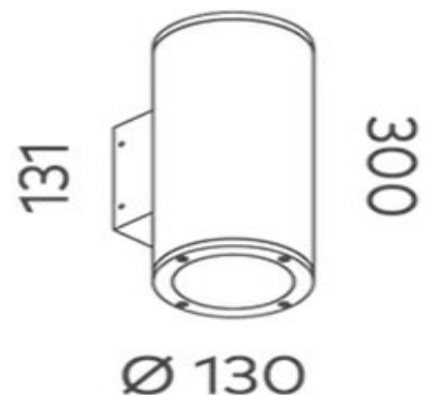

Athena Max (Large) Fixed Two Wall Light COB 38W

Product Code-	IFL-ATF20038.TB30.M
Wattage-	38W
Voltage	240v AC
Colour Temperature (k)-	3000K
Beam Angle-	36°
Optional Degree	15°/60°
Lumen output-	1217
Lamp Base-	COB
CRI-	80+
Ip Rating-	IP66
Dimmable	Yes
Mounting Type-	Wall Mount
Material-	Aluminium
Colour-	Black
Warranty-	5 Years Replacement

Athena Max (Large) Fixed Two Wall Light COB 38W

Product Code-	IFL-ATF20038.TB40.M
Wattage-	38W
Voltage	240v AC
Colour Temperature (k)-	4000K
Beam Angle-	36°
Optional Degree	15°/60°
Lumen output-	1249
Lamp Base-	COB
CRI-	80+
Ip Rating-	IP66
Dimmable	Yes
Mounting Type-	Wall Mount
Material-	Aluminium
Colour-	Black
Warranty-	5 Years Replacement

Athena Max (Large) Fixed Two Wall Light COB 38W

Product Code-	IFL-ATF20038.TW30.M
Wattage-	38W
Voltage	240v AC
Colour Temperature (k)-	3000K
Beam Angle-	36°
Optional Degree	15°/60°
Lumen output-	1217
Lamp Base-	COB
CRI-	80+
Ip Rating-	IP66
Dimmable	Yes
Mounting Type-	Wall Mount
Material-	Aluminium
Colour-	White
Warranty-	5 Years Replacement

Athena Max (Large) Fixed Two Wall Light COB 38W

Product Code-	IFL-ATF20038.TW40.M
Wattage-	38W
Voltage	240v AC
Colour Temperature (k)-	4000K
Beam Angle-	36°
Optional Degree	15°/60°
Lumen output-	1249
Lamp Base-	COB
CRI-	80+
Ip Rating-	IP66
Dimmable	Yes
Mounting Type-	Wall Mount
Material-	Aluminium
Colour-	White
Warranty-	5 Years Replacement