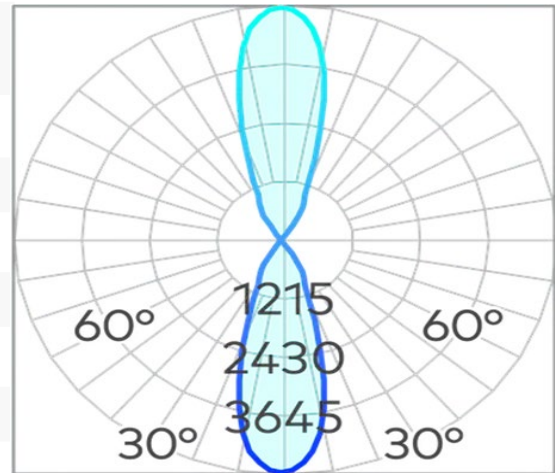

Athena Max (Large) Fixed Two Wall Light COB 38W

Product Code-	IFL-ATF20038.TB30.M
Wattage-	38W
Voltage	240v AC
Colour Temperature (k)-	3000K
Beam Angle-	36°
Optional Degree	15°/60°
Lumen output-	1217
Lamp Base-	COB
CRI-	80+
Ip Rating-	IP66
Dimmable	Yes
Mounting Type-	Wall Mount
Material-	Aluminium
Colour-	Black
Warranty-	5 Years Replacement

Athena Max (Large) Fixed Two Wall Light COB 38W

Product Code-	IFL-ATF20038.TB40.M
Wattage-	38W
Voltage	240v AC
Colour Temperature (k)-	4000K
Beam Angle-	36°
Optional Degree	15°/60°
Lumen output-	1249
Lamp Base-	COB
CRI-	80+
Ip Rating-	IP66
Dimmable	Yes
Mounting Type-	Wall Mount
Material-	Aluminium
Colour-	Black
Warranty-	5 Years Replacement

Athena Max (Large) Fixed Two Wall Light COB 38W

Product Code-	IFL-ATF20038.TW30.M
Wattage-	38W
Voltage	240v AC
Colour Temperature (k)-	3000K
Beam Angle-	36°
Optional Degree	15°/60°
Lumen output-	1217
Lamp Base-	COB
CRI-	80+
Ip Rating-	IP66
Dimmable	Yes
Mounting Type-	Wall Mount
Material-	Aluminium
Colour-	White
Warranty-	5 Years Replacement

Athena Max (Large) Fixed Two Wall Light COB 38W

Product Code-	IFL-ATF20038.TW40.M
Wattage-	38W
Voltage	240v AC
Colour Temperature (k)-	4000K
Beam Angle-	36°
Optional Degree	15°/60°
Lumen output-	1249
Lamp Base-	COB
CRI-	80+
Ip Rating-	IP66
Dimmable	Yes
Mounting Type-	Wall Mount
Material-	Aluminium
Colour-	White
Warranty-	5 Years Replacement