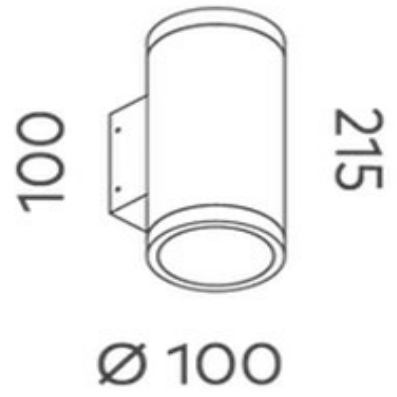

## Athena G2 (Medium) Fixed Two Wall Light COB 28W

<b>Product Code-</b>	<b>IFL-ATF20028.TB30.M</b>
Wattage-	28W
Voltage	240v AC
Colour Temperature (k)-	3000K
Beam Angle-	36°
Optional Degree	15°/60°
Lumen output-	1070
Lamp Base-	COB
CRI-	80+
Ip Rating-	IP66
Dimmable	Yes
Mounting Type-	Wall Mount
Material-	Aluminium
Colour-	Black
Warranty-	5 Years Replacement

## Athena G2 (Medium) Fixed Two Wall Light COB 28W

<b>Product Code-</b>	<b>IFL-ATF20028.TB40.M</b>
Wattage-	28W
Voltage	240v AC
Colour Temperature (k)-	4000K
Beam Angle-	36°
Optional Degree	15°/60°
Lumen output-	1098
Lamp Base-	COB
CRI-	80+
Ip Rating-	IP66
Dimmable	Yes
Mounting Type-	Wall Mount
Material-	Aluminium
Colour-	Black
Warranty-	5 Years Replacement

# Athena G2 (Medium) Fixed Two Wall Light COB 28W

<b>Product Code-</b>	<b>IFL-ATF20028.TW30.M</b>
Wattage-	28W
Voltage	240v AC
Colour Temperature (k)-	3000K
Beam Angle-	36°
Optional Degree	15°/60°
Lumen output-	1070
Lamp Base-	COB
CRI-	80+
Ip Rating-	IP66
Dimmable	Yes
Mounting Type-	Wall Mount
Material-	Aluminium
Colour-	White
Warranty-	5 Years Replacement

# Athena G2 (Medium) Fixed Two Wall Light COB 28W

<b>Product Code-</b>	<b>IFL-ATF20028.TW40.M</b>
Wattage-	28W
Voltage	240v AC
Colour Temperature (k)-	4000K
Beam Angle-	36°
Optional Degree	15°/60°
Lumen output-	1098
Lamp Base-	COB
CRI-	80+
Ip Rating-	IP66
Dimmable	Yes
Mounting Type-	Wall Mount
Material-	Aluminium
Colour-	White
Warranty-	5 Years Replacement