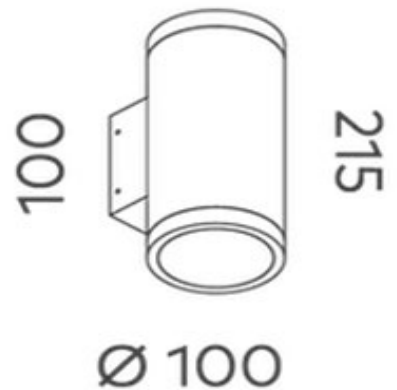

## Athena G2 (Medium) Fixed Two Wall Light COB 28W

<b>Product Code-</b>	<b>IFL-ATF20028.TB30.M</b>
Wattage-	28W
Voltage	240v AC
Colour Temperature (k)-	3000K
Beam Angle-	36°
Optional Degree	15°/60°
Lumen output-	1070
Lamp Base-	COB
CRI-	80+
Ip Rating-	IP66
Dimmable	Yes
Mounting Type-	Wall Mount
Material-	Aluminium
Colour-	Black
Warranty-	5 Years Replacement

## Athena G2 (Medium) Fixed Two Wall Light COB 28W

<b>Product Code-</b>	<b>IFL-ATF20028.TB40.M</b>
Wattage-	28W
Voltage	240v AC
Colour Temperature (k)-	4000K
Beam Angle-	36°
Optional Degree	15°/60°
Lumen output-	1098
Lamp Base-	COB
CRI-	80+
Ip Rating-	IP66
Dimmable	Yes
Mounting Type-	Wall Mount
Material-	Aluminium
Colour-	Black
Warranty-	5 Years Replacement

# Athena G2 (Medium) Fixed Two Wall Light COB 28W

<b>Product Code-</b>	<b>IFL-ATF20028.TW30.M</b>
Wattage-	28W
Voltage	240v AC
Colour Temperature (k)-	3000K
Beam Angle-	36°
Optional Degree	15°/60°
Lumen output-	1070
Lamp Base-	COB
CRI-	80+
Ip Rating-	IP66
Dimmable	Yes
Mounting Type-	Wall Mount
Material-	Aluminium
Colour-	White
Warranty-	5 Years Replacement

# Athena G2 (Medium) Fixed Two Wall Light COB 28W

<b>Product Code-</b>	<b>IFL-ATF20028.TW40.M</b>
Wattage-	28W
Voltage	240v AC
Colour Temperature (k)-	4000K
Beam Angle-	36°
Optional Degree	15°/60°
Lumen output-	1098
Lamp Base-	COB
CRI-	80+
Ip Rating-	IP66
Dimmable	Yes
Mounting Type-	Wall Mount
Material-	Aluminium
Colour-	White
Warranty-	5 Years Replacement