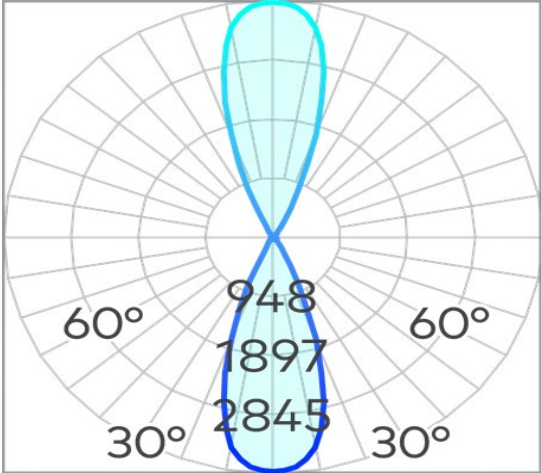

## Athena G2 (Medium) Fixed Two Wall Light COB 28W

<b>Product Code-</b>	<b>IFL-ATF20028.TB30.M</b>
Wattage-	28W
Voltage	240v AC
Colour Temperature (k)-	3000K
Beam Angle-	36°
Optional Degree	15°/60°
Lumen output-	1070
Lamp Base-	COB
CRI-	80+
Ip Rating-	IP66
Dimmable	Yes
Mounting Type-	Wall Mount
Material-	Aluminium
Colour-	Black
Warranty-	5 Years Replacement

## Athena G2 (Medium) Fixed Two Wall Light COB 28W

<b>Product Code-</b>	<b>IFL-ATF20028.TB40.M</b>
Wattage-	28W
Voltage	240v AC
Colour Temperature (k)-	4000K
Beam Angle-	36°
Optional Degree	15°/60°
Lumen output-	1098
Lamp Base-	COB
CRI-	80+
Ip Rating-	IP66
Dimmable	Yes
Mounting Type-	Wall Mount
Material-	Aluminium
Colour-	Black
Warranty-	5 Years Replacement

# Athena G2 (Medium) Fixed Two Wall Light COB 28W

<b>Product Code-</b>	<b>IFL-ATF20028.TW30.M</b>
Wattage-	28W
Voltage	240v AC
Colour Temperature (k)-	3000K
Beam Angle-	36°
Optional Degree	15°/60°
Lumen output-	1070
Lamp Base-	COB
CRI-	80+
Ip Rating-	IP66
Dimmable	Yes
Mounting Type-	Wall Mount
Material-	Aluminium
Colour-	White
Warranty-	5 Years Replacement