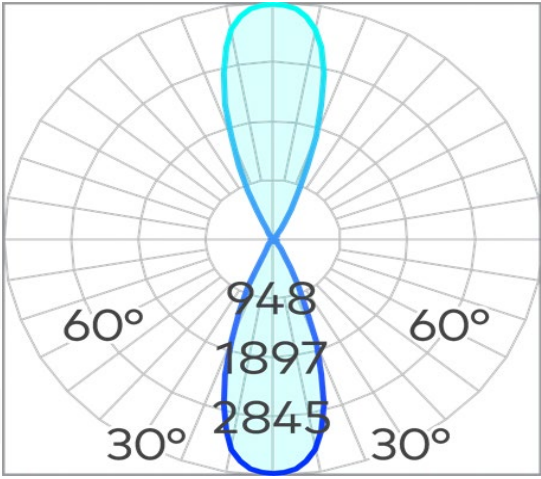

## Athena G2 (Medium) Fixed Two Wall Light COB 28W

<b>Product Code-</b>	<b>IFL-ATF20028.TB30.M</b>
Wattage-	28W
Voltage	240v AC
Colour Temperature (k)-	3000K
Beam Angle-	36°
Optional Degree	15°/60°
Lumen output-	1070
Lamp Base-	COB
CRI-	80+
Ip Rating-	IP66
Dimmable	Yes
Mounting Type-	Wall Mount
Material-	Aluminium
Colour-	Black
Warranty-	5 Years Replacement

## Athena G2 (Medium) Fixed Two Wall Light COB 28W

<b>Product Code-</b>	<b>IFL-ATF20028.TB40.M</b>
Wattage-	28W
Voltage	240v AC
Colour Temperature (k)-	4000K
Beam Angle-	36°
Optional Degree	15°/60°
Lumen output-	1098
Lamp Base-	COB
CRI-	80+
Ip Rating-	IP66
Dimmable	Yes
Mounting Type-	Wall Mount
Material-	Aluminium
Colour-	Black
Warranty-	5 Years Replacement

# Athena G2 (Medium) Fixed Two Wall Light COB 28W

<b>Product Code-</b>	<b>IFL-ATF20028.TW30.M</b>
Wattage-	28W
Voltage	240v AC
Colour Temperature (k)-	3000K
Beam Angle-	36°
Optional Degree	15°/60°
Lumen output-	1070
Lamp Base-	COB
CRI-	80+
Ip Rating-	IP66
Dimmable	Yes
Mounting Type-	Wall Mount
Material-	Aluminium
Colour-	White
Warranty-	5 Years Replacement

# Athena G2 (Medium) Fixed Two Wall Light COB 28W

<b>Product Code-</b>	<b>IFL-ATF20028.TW40.M</b>
Wattage-	28W
Voltage	240v AC
Colour Temperature (k)-	4000K
Beam Angle-	36°
Optional Degree	15°/60°
Lumen output-	1098
Lamp Base-	COB
CRI-	80+
Ip Rating-	IP66
Dimmable	Yes
Mounting Type-	Wall Mount
Material-	Aluminium
Colour-	White
Warranty-	5 Years Replacement