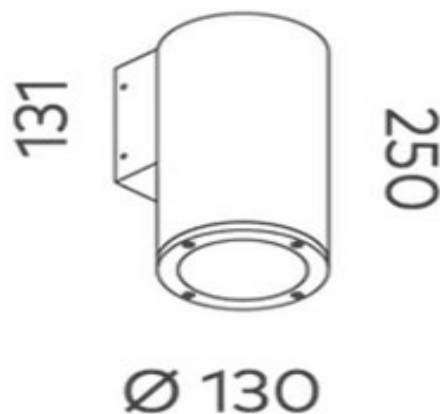

## Athena Max (Large) Fixed One Wall Light COB 38W

<b>Product Code-</b>	<b>IFL-ATF10038.TB30.M</b>
Wattage-	38W
Voltage	240v AC
Colour Temperature (k)-	3000K
Beam Angle-	36°
Optional Degree	15°/60°
Lumen output-	1337
Lamp Base-	COB
CRI-	80+
Ip Rating-	IP66
Dimmable	Yes
Mounting Type-	Wall Mount
Material-	Aluminium
Colour-	Black
Warranty-	5 Years Replacement

## Athena Max (Large) Fixed One Wall Light COB 38W

<b>Product Code-</b>	<b>IFL-ATF10038.TB40.M</b>
Wattage-	38W
Voltage	240v AC
Colour Temperature (k)-	4000K
Beam Angle-	36°
Optional Degree	15°/60°
Lumen output-	1353
Lamp Base-	COB
CRI-	80+
Ip Rating-	IP66
Dimmable	Yes
Mounting Type-	Wall Mount
Material-	Aluminium
Colour-	Black
Warranty-	5 Years Replacement

## Athena Max (Large) Fixed One Wall Light COB 38W

<b>Product Code-</b>	<b>IFL-ATF10038.TW30.M</b>
Wattage-	38W
Voltage	240v AC
Colour Temperature (k)-	3000K
Beam Angle-	36°
Optional Degree	15°/60°
Lumen output-	1337
Lamp Base-	COB
CRI-	80+
Ip Rating-	IP66
Dimmable	Yes
Mounting Type-	Wall Mount
Material-	Aluminium
Colour-	White
Warranty-	5 Years Replacement

## Athena Max (Large) Fixed One Wall Light COB 38W

<b>Product Code-</b>	<b>IFL-ATF10038.TW40.M</b>
Wattage-	38W
Voltage	240v AC
Colour Temperature (k)-	4000K
Beam Angle-	36°
Optional Degree	15°/60°
Lumen output-	1353
Lamp Base-	COB
CRI-	80+
Ip Rating-	IP66
Dimmable	Yes
Mounting Type-	Wall Mount
Material-	Aluminium
Colour-	White
Warranty-	5 Years Replacement