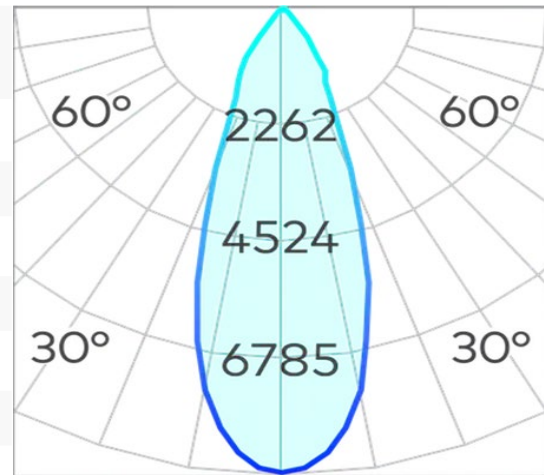

## Athena Max (Large) Fixed One Wall Light COB 38W

<b>Product Code-</b>	<b>IFL-ATF10038.TB30.M</b>
Wattage-	38W
Voltage	240v AC
Colour Temperature (k)-	3000K
Beam Angle-	36°
Optional Degree	15°/60°
Lumen output-	1337
Lamp Base-	COB
CRI-	80+
Ip Rating-	IP66
Dimmable	Yes
Mounting Type-	Wall Mount
Material-	Aluminium
Colour-	Black
Warranty-	5 Years Replacement

## Athena Max (Large) Fixed One Wall Light COB 38W

<b>Product Code-</b>	<b>IFL-ATF10038.TB40.M</b>
Wattage-	38W
Voltage	240v AC
Colour Temperature (k)-	4000K
Beam Angle-	36°
Optional Degree	15°/60°
Lumen output-	1353
Lamp Base-	COB
CRI-	80+
Ip Rating-	IP66
Dimmable	Yes
Mounting Type-	Wall Mount
Material-	Aluminium
Colour-	Black
Warranty-	5 Years Replacement

## Athena Max (Large) Fixed One Wall Light COB 38W

<b>Product Code-</b>	<b>IFL-ATF10038.TW30.M</b>
Wattage-	38W
Voltage	240v AC
Colour Temperature (k)-	3000K
Beam Angle-	36°
Optional Degree	15°/60°
Lumen output-	1337
Lamp Base-	COB
CRI-	80+
Ip Rating-	IP66
Dimmable	Yes
Mounting Type-	Wall Mount
Material-	Aluminium
Colour-	White
Warranty-	5 Years Replacement

## Athena Max (Large) Fixed One Wall Light COB 38W

<b>Product Code-</b>	<b>IFL-ATF10038.TW40.M</b>
Wattage-	38W
Voltage	240v AC
Colour Temperature (k)-	4000K
Beam Angle-	36°
Optional Degree	15°/60°
Lumen output-	1353
Lamp Base-	COB
CRI-	80+
Ip Rating-	IP66
Dimmable	Yes
Mounting Type-	Wall Mount
Material-	Aluminium
Colour-	White
Warranty-	5 Years Replacement