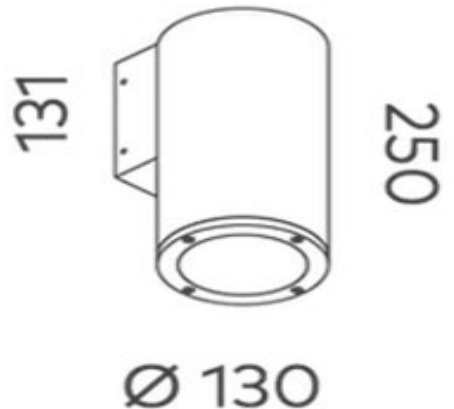

## Athena Max (Large) Fixed One Wall Light COB 38W

<b>Product Code-</b>	<b>IFL-ATF10038.TB30.M</b>
Wattage-	38W
Voltage	240v AC
Colour Temperature (k)-	3000K
Beam Angle-	36°
Optional Degree	15°/60°
Lumen output-	1337
Lamp Base-	COB
CRI-	80+
Ip Rating-	IP66
Dimmable	Yes
Mounting Type-	Wall Mount
Material-	Aluminium
Colour-	Black
Warranty-	5 Years Replacement

## Athena Max (Large) Fixed One Wall Light COB 38W

<b>Product Code-</b>	<b>IFL-ATF10038.TB40.M</b>
Wattage-	38W
Voltage	240v AC
Colour Temperature (k)-	4000K
Beam Angle-	36°
Optional Degree	15°/60°
Lumen output-	1353
Lamp Base-	COB
CRI-	80+
Ip Rating-	IP66
Dimmable	Yes
Mounting Type-	Wall Mount
Material-	Aluminium
Colour-	Black
Warranty-	5 Years Replacement

## Athena Max (Large) Fixed One Wall Light COB 38W

<b>Product Code-</b>	<b>IFL-ATF10038.TW30.M</b>
Wattage-	38W
Voltage	240v AC
Colour Temperature (k)-	3000K
Beam Angle-	36°
Optional Degree	15°/60°
Lumen output-	1337
Lamp Base-	COB
CRI-	80+
Ip Rating-	IP66
Dimmable	Yes
Mounting Type-	Wall Mount
Material-	Aluminium
Colour-	White
Warranty-	5 Years Replacement

## Athena Max (Large) Fixed One Wall Light COB 38W

<b>Product Code-</b>	<b>IFL-ATF10038.TW40.M</b>
Wattage-	38W
Voltage	240v AC
Colour Temperature (k)-	4000K
Beam Angle-	36°
Optional Degree	15°/60°
Lumen output-	1353
Lamp Base-	COB
CRI-	80+
Ip Rating-	IP66
Dimmable	Yes
Mounting Type-	Wall Mount
Material-	Aluminium
Colour-	White
Warranty-	5 Years Replacement