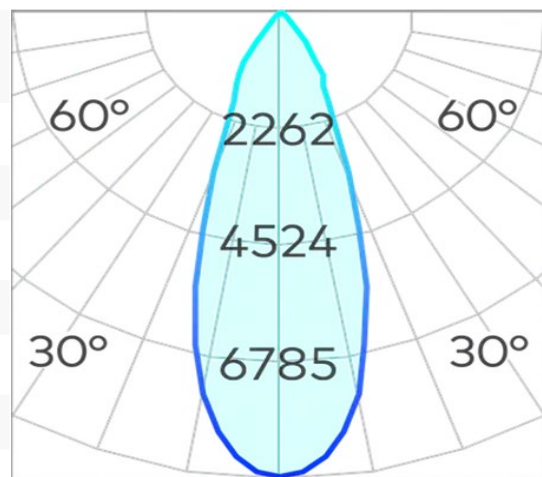

## Athena Max (Large) Fixed One Wall Light COB 38W

<b>Product Code-</b>	<b>IFL-ATF10038.TB30.M</b>
Wattage-	38W
Voltage	240v AC
Colour Temperature (k)-	3000K
Beam Angle-	36°
Optional Degree	15°/60°
Lumen output-	1337
Lamp Base-	COB
CRI-	80+
Ip Rating-	IP66
Dimmable	Yes
Mounting Type-	Wall Mount
Material-	Aluminium
Colour-	Black
Warranty-	5 Years Replacement

## Athena Max (Large) Fixed One Wall Light COB 38W

<b>Product Code-</b>	<b>IFL-ATF10038.TB40.M</b>
Wattage-	38W
Voltage	240v AC
Colour Temperature (k)-	4000K
Beam Angle-	36°
Optional Degree	15°/60°
Lumen output-	1353
Lamp Base-	COB
CRI-	80+
Ip Rating-	IP66
Dimmable	Yes
Mounting Type-	Wall Mount
Material-	Aluminium
Colour-	Black
Warranty-	5 Years Replacement

## Athena Max (Large) Fixed One Wall Light COB 38W

<b>Product Code-</b>	<b>IFL-ATF10038.TW30.M</b>
Wattage-	38W
Voltage	240v AC
Colour Temperature (k)-	3000K
Beam Angle-	36°
Optional Degree	15°/60°
Lumen output-	1337
Lamp Base-	COB
CRI-	80+
Ip Rating-	IP66
Dimmable	Yes
Mounting Type-	Wall Mount
Material-	Aluminium
Colour-	White
Warranty-	5 Years Replacement

## Athena Max (Large) Fixed One Wall Light COB 38W

<b>Product Code-</b>	<b>IFL-ATF10038.TW40.M</b>
Wattage-	38W
Voltage	240v AC
Colour Temperature (k)-	4000K
Beam Angle-	36°
Optional Degree	15°/60°
Lumen output-	1353
Lamp Base-	COB
CRI-	80+
Ip Rating-	IP66
Dimmable	Yes
Mounting Type-	Wall Mount
Material-	Aluminium
Colour-	White
Warranty-	5 Years Replacement