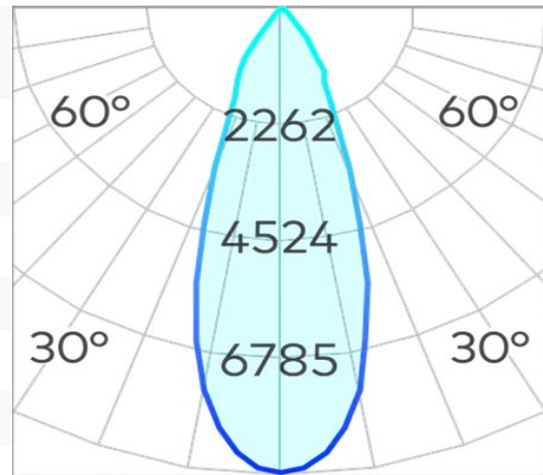

## Athena Max (Large) Fixed One Wall Light COB 38W

<b>Product Code-</b>	<b>IFL-ATF10038.TB30.M</b>
Wattage-	38W
Voltage	240v AC
Colour Temperature (k)-	3000K
Beam Angle-	36°
Optional Degree	15°/60°
Lumen output-	1337
Lamp Base-	COB
CRI-	80+
Ip Rating-	IP66
Dimmable	Yes
Mounting Type-	Wall Mount
Material-	Aluminium
Colour-	Black
Warranty-	5 Years Replacement

## Athena Max (Large) Fixed One Wall Light COB 38W

<b>Product Code-</b>	<b>IFL-ATF10038.TB40.M</b>
Wattage-	38W
Voltage	240v AC
Colour Temperature (k)-	4000K
Beam Angle-	36°
Optional Degree	15°/60°
Lumen output-	1353
Lamp Base-	COB
CRI-	80+
Ip Rating-	IP66
Dimmable	Yes
Mounting Type-	Wall Mount
Material-	Aluminium
Colour-	Black
Warranty-	5 Years Replacement

## Athena Max (Large) Fixed One Wall Light COB 38W

<b>Product Code-</b>	<b>IFL-ATF10038.TW30.M</b>
Wattage-	38W
Voltage	240v AC
Colour Temperature (k)-	3000K
Beam Angle-	36°
Optional Degree	15°/60°
Lumen output-	1337
Lamp Base-	COB
CRI-	80+
Ip Rating-	IP66
Dimmable	Yes
Mounting Type-	Wall Mount
Material-	Aluminium
Colour-	White
Warranty-	5 Years Replacement

## Athena Max (Large) Fixed One Wall Light COB 38W

<b>Product Code-</b>	<b>IFL-ATF10038.TW40.M</b>
Wattage-	38W
Voltage	240v AC
Colour Temperature (k)-	4000K
Beam Angle-	36°
Optional Degree	15°/60°
Lumen output-	1353
Lamp Base-	COB
CRI-	80+
Ip Rating-	IP66
Dimmable	Yes
Mounting Type-	Wall Mount
Material-	Aluminium
Colour-	White
Warranty-	5 Years Replacement