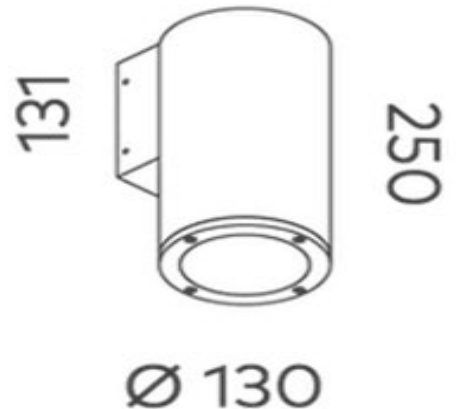

## Athena Max (Large) Fixed One Wall Light COB 38W

<b>Product Code-</b>	<b>IFL-ATF10038.TB30.M</b>
Wattage-	38W
Voltage	240v AC
Colour Temperature (k)-	3000K
Beam Angle-	36°
Optional Degree	15°/60°
Lumen output-	1337
Lamp Base-	COB
CRI-	80+
Ip Rating-	IP66
Dimmable	Yes
Mounting Type-	Wall Mount
Material-	Aluminium
Colour-	Black
Warranty-	5 Years Replacement

## Athena Max (Large) Fixed One Wall Light COB 38W

<b>Product Code-</b>	<b>IFL-ATF10038.TB40.M</b>
Wattage-	38W
Voltage	240v AC
Colour Temperature (k)-	4000K
Beam Angle-	36°
Optional Degree	15°/60°
Lumen output-	1353
Lamp Base-	COB
CRI-	80+
Ip Rating-	IP66
Dimmable	Yes
Mounting Type-	Wall Mount
Material-	Aluminium
Colour-	Black
Warranty-	5 Years Replacement

## Athena Max (Large) Fixed One Wall Light COB 38W

<b>Product Code-</b>	<b>IFL-ATF10038.TW30.M</b>
Wattage-	38W
Voltage	240v AC
Colour Temperature (k)-	3000K
Beam Angle-	36°
Optional Degree	15°/60°
Lumen output-	1337
Lamp Base-	COB
CRI-	80+
Ip Rating-	IP66
Dimmable	Yes
Mounting Type-	Wall Mount
Material-	Aluminium
Colour-	White
Warranty-	5 Years Replacement

## Athena Max (Large) Fixed One Wall Light COB 38W

<b>Product Code-</b>	<b>IFL-ATF10038.TW40.M</b>
Wattage-	38W
Voltage	240v AC
Colour Temperature (k)-	4000K
Beam Angle-	36°
Optional Degree	15°/60°
Lumen output-	1353
Lamp Base-	COB
CRI-	80+
Ip Rating-	IP66
Dimmable	Yes
Mounting Type-	Wall Mount
Material-	Aluminium
Colour-	White
Warranty-	5 Years Replacement