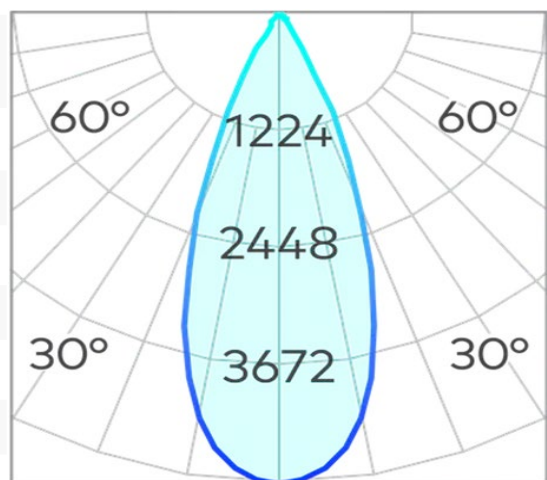

Athena G2 (Medium) Fixed One Wall Light COB 18W

Product Code-	IFL-ATF10018.TB30.M
Wattage-	18W
Voltage	240v AC
Colour Temperature (k)-	3000K
Beam Angle-	36°
Optional Degree	15°/60°
Lumen output-	2435
Lamp Base-	COB
CRI-	80+
Ip Rating-	IP66
Dimmable	Yes
Mounting Type-	Wall Mount
Material-	Aluminium
Colour-	Black
Warranty-	5 Years Replacement

Athena G2 (Medium) Fixed One Wall Light COB 18W

Product Code-	IFL-ATF10018.TB40.M
Wattage-	18W
Voltage	240v AC
Colour Temperature (k)-	4000K
Beam Angle-	36°
Optional Degree	15°/60°
Lumen output-	2498
Lamp Base-	COB
CRI-	80+
Ip Rating-	IP66
Dimmable	Yes
Mounting Type-	Wall Mount
Material-	Aluminium
Colour-	Black
Warranty-	5 Years Replacement

Athena G2 (Medium) Fixed One Wall Light COB 18W

Product Code-	IFL-ATF10018.TW30.M
Wattage-	18W
Voltage	240v AC
Colour Temperature (k)-	3000K
Beam Angle-	36°
Optional Degree	15°/60°
Lumen output-	2435
Lamp Base-	COB
CRI-	80+
Ip Rating-	IP66
Dimmable	Yes
Mounting Type-	Wall Mount
Material-	Aluminium
Colour-	White
Warranty-	5 Years Replacement