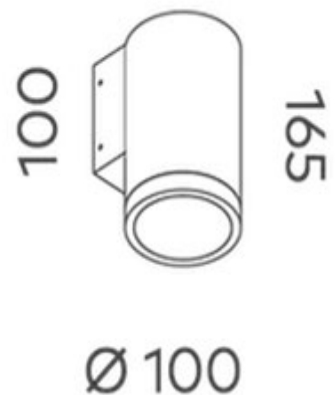

Athena G2 (Medium) Fixed One Wall Light COB 18W

Product Code-	IFL-ATF10018.TB30.M
Wattage-	18W
Voltage	240v AC
Colour Temperature (k)-	3000K
Beam Angle-	36°
Optional Degree	15°/60°
Lumen output-	2435
Lamp Base-	COB
CRI-	80+
Ip Rating-	IP66
Dimmable	Yes
Mounting Type-	Wall Mount
Material-	Aluminium
Colour-	Black
Warranty-	5 Years Replacement

Athena G2 (Medium) Fixed One Wall Light COB 18W

Product Code-	IFL-ATF10018.TB40.M
Wattage-	18W
Voltage	240v AC
Colour Temperature (k)-	4000K
Beam Angle-	36°
Optional Degree	15°/60°
Lumen output-	2498
Lamp Base-	COB
CRI-	80+
Ip Rating-	IP66
Dimmable	Yes
Mounting Type-	Wall Mount
Material-	Aluminium
Colour-	Black
Warranty-	5 Years Replacement

Athena G2 (Medium) Fixed One Wall Light COB 18W

Product Code-	IFL-ATF10018.TW30.M
Wattage-	18W
Voltage	240v AC
Colour Temperature (k)-	3000K
Beam Angle-	36°
Optional Degree	15°/60°
Lumen output-	2435
Lamp Base-	COB
CRI-	80+
Ip Rating-	IP66
Dimmable	Yes
Mounting Type-	Wall Mount
Material-	Aluminium
Colour-	White
Warranty-	5 Years Replacement

Athena G2 (Medium) Fixed One Wall Light COB 18W

Product Code-	IFL-ATF10018.TW40.M
Wattage-	18W
Voltage	240v AC
Colour Temperature (k)-	4000K
Beam Angle-	36°
Optional Degree	15°/60°
Lumen output-	2498
Lamp Base-	COB
CRI-	80+
Ip Rating-	IP66
Dimmable	Yes
Mounting Type-	Wall Mount
Material-	Aluminium
Colour-	White
Warranty-	5 Years Replacement