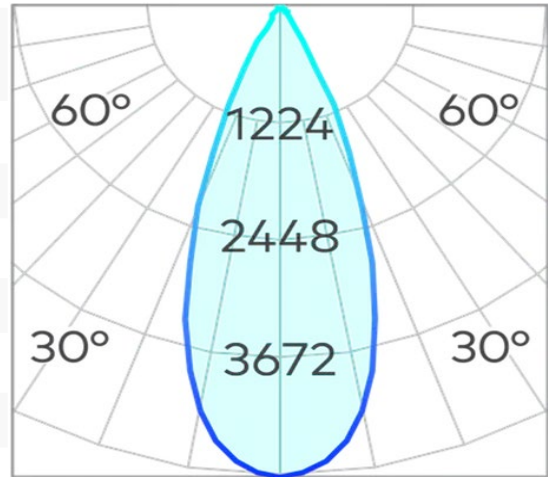

Athena G2 (Medium) Fixed One Wall Light COB 18W

Product Code-	IFL-ATF10018.TB30.M
Wattage-	18W
Voltage	240v AC
Colour Temperature (k)-	3000K
Beam Angle-	36°
Optional Degree	15°/60°
Lumen output-	2435
Lamp Base-	COB
CRI-	80+
Ip Rating-	IP66
Dimmable	Yes
Mounting Type-	Wall Mount
Material-	Aluminium
Colour-	Black
Warranty-	5 Years Replacement

Athena G2 (Medium) Fixed One Wall Light COB 18W

Product Code-	IFL-ATF10018.TB40.M
Wattage-	18W
Voltage	240v AC
Colour Temperature (k)-	4000K
Beam Angle-	36°
Optional Degree	15°/60°
Lumen output-	2498
Lamp Base-	COB
CRI-	80+
Ip Rating-	IP66
Dimmable	Yes
Mounting Type-	Wall Mount
Material-	Aluminium
Colour-	Black
Warranty-	5 Years Replacement

Athena G2 (Medium) Fixed One Wall Light COB 18W

Product Code-	IFL-ATF10018.TW30.M
Wattage-	18W
Voltage	240v AC
Colour Temperature (k)-	3000K
Beam Angle-	36°
Optional Degree	15°/60°
Lumen output-	2435
Lamp Base-	COB
CRI-	80+
Ip Rating-	IP66
Dimmable	Yes
Mounting Type-	Wall Mount
Material-	Aluminium
Colour-	White
Warranty-	5 Years Replacement