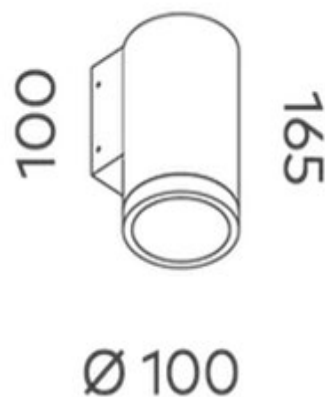

Athena G2 (Medium) Fixed One Wall Light COB 18W

Product Code-	IFL-ATF10018.TB30.M
Wattage-	18W
Voltage	240v AC
Colour Temperature (k)-	3000K
Beam Angle-	36°
Optional Degree	15°/60°
Lumen output-	2435
Lamp Base-	COB
CRI-	80+
Ip Rating-	IP66
Dimmable	Yes
Mounting Type-	Wall Mount
Material-	Aluminium
Colour-	Black
Warranty-	5 Years Replacement

Athena G2 (Medium) Fixed One Wall Light COB 18W

Product Code-	IFL-ATF10018.TB40.M
Wattage-	18W
Voltage	240v AC
Colour Temperature (k)-	4000K
Beam Angle-	36°
Optional Degree	15°/60°
Lumen output-	2498
Lamp Base-	COB
CRI-	80+
Ip Rating-	IP66
Dimmable	Yes
Mounting Type-	Wall Mount
Material-	Aluminium
Colour-	Black
Warranty-	5 Years Replacement

Athena G2 (Medium) Fixed One Wall Light COB 18W

Product Code-	IFL-ATF10018.TW30.M
Wattage-	18W
Voltage	240v AC
Colour Temperature (k)-	3000K
Beam Angle-	36°
Optional Degree	15°/60°
Lumen output-	2435
Lamp Base-	COB
CRI-	80+
Ip Rating-	IP66
Dimmable	Yes
Mounting Type-	Wall Mount
Material-	Aluminium
Colour-	White
Warranty-	5 Years Replacement

Athena G2 (Medium) Fixed One Wall Light COB 18W

Product Code-	IFL-ATF10018.TW40.M
Wattage-	18W
Voltage	240v AC
Colour Temperature (k)-	4000K
Beam Angle-	36°
Optional Degree	15°/60°
Lumen output-	2498
Lamp Base-	COB
CRI-	80+
Ip Rating-	IP66
Dimmable	Yes
Mounting Type-	Wall Mount
Material-	Aluminium
Colour-	White
Warranty-	5 Years Replacement