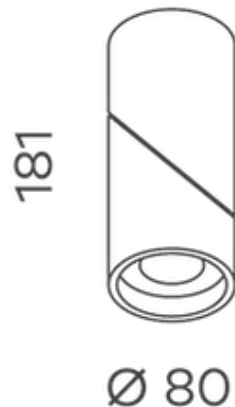

Product Code-	IFL-AS970015.TW30.W
Wattage-	15W
Voltage	240v AC
Colour Temperature (k)-	3000K
Beam Angle-	60°
Optional Degree	N/A
Lumen output-	1144
Lamp Base-	COB
CRI-	97+
Ip Rating-	IP65
Dimmable	Yes
Mounting Type-	Celing Mount
Material-	Aluminium
Colour-	White
Warranty-	5 Years Replacement