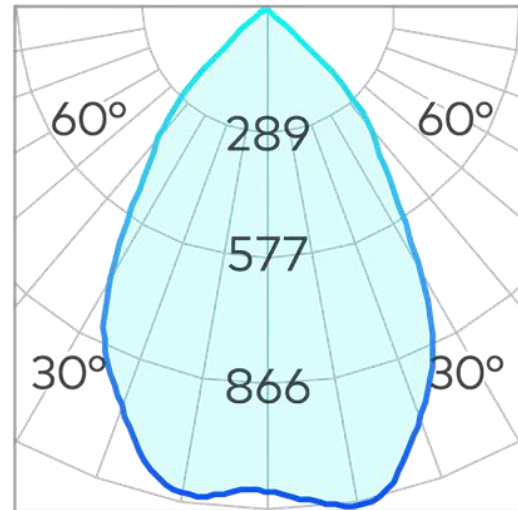

Axis Surface Mount Downlight COB 15w

Product Code-	IFL-AS970015.TB30.W
Wattage-	15W
Voltage	240v AC
Colour Temperature (k)-	3000K
Beam Angle-	60°
Optional Degree	N/A
Lumen output-	1144
Lamp Base-	COB
CRI-	97+
Ip Rating-	IP65
Dimmable	Yes
Mounting Type-	Celing Mount
Material-	Aluminium
Colour-	Black
Warranty-	5 Years Replacement

Axis Surface Mount Downlight COB 15w

Product Code-	IFL-AS970015.TB40.W
Wattage-	15W
Voltage	240v AC
Colour Temperature (k)-	4000K
Beam Angle-	60°
Optional Degree	N/A
Lumen output-	1286
Lamp Base-	COB
CRI-	97+
Ip Rating-	IP65
Dimmable	Yes
Mounting Type-	Celing Mount
Material-	Aluminium
Colour-	Black
Warranty-	5 Years Replacement

Axis Surface Mount Downlight COB 15w

Product Code-	IFL-AS970015.TW30.W
Wattage-	15W
Voltage	240v AC
Colour Temperature (k)-	3000K
Beam Angle-	60°
Optional Degree	N/A
Lumen output-	1144
Lamp Base-	COB
CRI-	97+
Ip Rating-	IP65
Dimmable	Yes
Mounting Type-	Celing Mount
Material-	Aluminium
Colour-	White
Warranty-	5 Years Replacement

Axis Surface Mount Downlight COB 15w

Product Code-	IFL-AS970015.TW40.W
Wattage-	15W
Voltage	240v AC
Colour Temperature (k)-	4000K
Beam Angle-	60°
Optional Degree	N/A
Lumen output-	1286
Lamp Base-	COB
CRI-	97+
Ip Rating-	IP65
Dimmable	Yes
Mounting Type-	Celing Mount
Material-	Aluminium
Colour-	White
Warranty-	5 Years Replacement