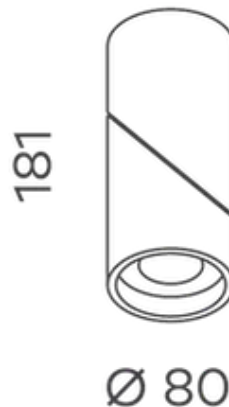

Axis Surface Mount Downlight COB 15w

Product Code-	IFL-AS970015.TB30.W
Wattage-	15W
Voltage	240v AC
Colour Temperature (k)-	3000K
Beam Angle-	60°
Optional Degree	N/A
Lumen output-	1144
Lamp Base-	COB
CRI-	97+
Ip Rating-	IP65
Dimmable	Yes
Mounting Type-	Celing Mount
Material-	Aluminium
Colour-	Black
Warranty-	5 Years Replacement

Axis Surface Mount Downlight COB 15w

Product Code-	IFL-AS970015.TB40.W
Wattage-	15W
Voltage	240v AC
Colour Temperature (k)-	4000K
Beam Angle-	60°
Optional Degree	N/A
Lumen output-	1286
Lamp Base-	COB
CRI-	97+
Ip Rating-	IP65
Dimmable	Yes
Mounting Type-	Celing Mount
Material-	Aluminium
Colour-	Black
Warranty-	5 Years Replacement