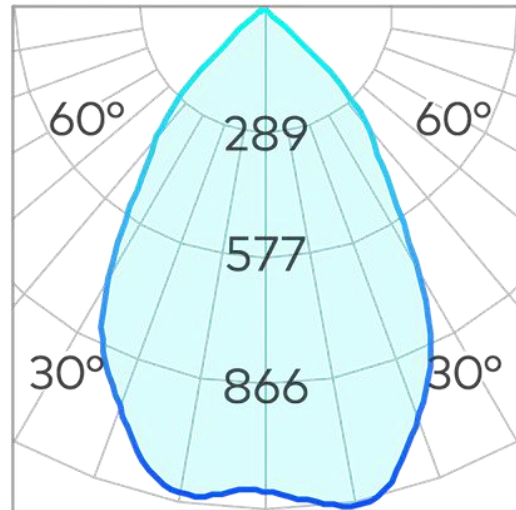

Product Code-	IFL-AS970015.TW30.W
Wattage-	15W
Voltage	240v AC
Colour Temperature (k)-	3000K
Beam Angle-	60°
Optional Degree	N/A
Lumen output-	1144
Lamp Base-	COB
CRI-	97+
Ip Rating-	IP65
Dimmable	Yes
Mounting Type-	Celing Mount
Material-	Aluminium
Colour-	White
Warranty-	5 Years Replacement