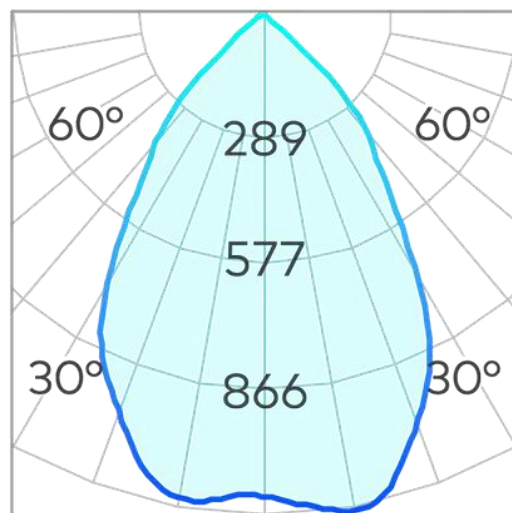

Axis Surface Mount Downlight COB 15w

Product Code-	IFL-AS970015.TB30.W
Wattage-	15W
Voltage	240v AC
Colour Temperature (k)-	3000K
Beam Angle-	60°
Optional Degree	N/A
Lumen output-	1144
Lamp Base-	COB
CRI-	97+
Ip Rating-	IP65
Dimmable	Yes
Mounting Type-	Celing Mount
Material-	Aluminium
Colour-	Black
Warranty-	5 Years Replacement

Axis Surface Mount Downlight COB 15w

Product Code-	IFL-AS970015.TB40.W
Wattage-	15W
Voltage	240v AC
Colour Temperature (k)-	4000K
Beam Angle-	60°
Optional Degree	N/A
Lumen output-	1286
Lamp Base-	COB
CRI-	97+
Ip Rating-	IP65
Dimmable	Yes
Mounting Type-	Celing Mount
Material-	Aluminium
Colour-	Black
Warranty-	5 Years Replacement

Axis Surface Mount Downlight COB 15w

Product Code-	IFL-AS970015.TW30.W
Wattage-	15W
Voltage	240v AC
Colour Temperature (k)-	3000K
Beam Angle-	60°
Optional Degree	N/A
Lumen output-	1144
Lamp Base-	COB
CRI-	97+
Ip Rating-	IP65
Dimmable	Yes
Mounting Type-	Celing Mount
Material-	Aluminium
Colour-	White
Warranty-	5 Years Replacement

Axis Surface Mount Downlight COB 15w

Product Code-	IFL-AS970015.TW40.W
Wattage-	15W
Voltage	240v AC
Colour Temperature (k)-	4000K
Beam Angle-	60°
Optional Degree	N/A
Lumen output-	1286
Lamp Base-	COB
CRI-	97+
Ip Rating-	IP65
Dimmable	Yes
Mounting Type-	Celing Mount
Material-	Aluminium
Colour-	White
Warranty-	5 Years Replacement