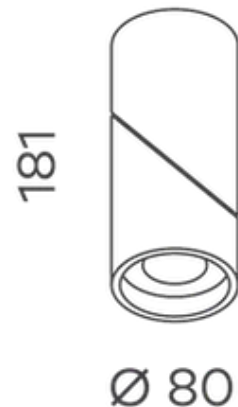

Axis Surface Mount Downlight COB 15w

Product Code-	IFL-AS970015.TB30.W
Wattage-	15W
Voltage	240v AC
Colour Temperature (k)-	3000K
Beam Angle-	60°
Optional Degree	N/A
Lumen output-	1144
Lamp Base-	COB
CRI-	97+
Ip Rating-	IP65
Dimmable	Yes
Mounting Type-	Celing Mount
Material-	Aluminium
Colour-	Black
Warranty-	5 Years Replacement

Axis Surface Mount Downlight COB 15w

Product Code-	IFL-AS970015.TB40.W
Wattage-	15W
Voltage	240v AC
Colour Temperature (k)-	4000K
Beam Angle-	60°
Optional Degree	N/A
Lumen output-	1286
Lamp Base-	COB
CRI-	97+
Ip Rating-	IP65
Dimmable	Yes
Mounting Type-	Celing Mount
Material-	Aluminium
Colour-	Black
Warranty-	5 Years Replacement

Axis Surface Mount Downlight COB 15w

Product Code-	IFL-AS970015.TW30.W
Wattage-	15W
Voltage	240v AC
Colour Temperature (k)-	3000K
Beam Angle-	60°
Optional Degree	N/A
Lumen output-	1144
Lamp Base-	COB
CRI-	97+
Ip Rating-	IP65
Dimmable	Yes
Mounting Type-	Celing Mount
Material-	Aluminium
Colour-	White
Warranty-	5 Years Replacement

Axis Surface Mount Downlight COB 15w

Product Code-	IFL-AS970015.TW40.W
Wattage-	15W
Voltage	240v AC
Colour Temperature (k)-	4000K
Beam Angle-	60°
Optional Degree	N/A
Lumen output-	1286
Lamp Base-	COB
CRI-	97+
Ip Rating-	IP65
Dimmable	Yes
Mounting Type-	Celing Mount
Material-	Aluminium
Colour-	White
Warranty-	5 Years Replacement