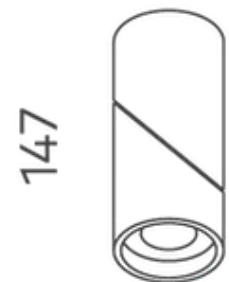

Axis Surface Mount Downlight COB 7w

Product Code-	IFL-AS970007.TB30.W
Wattage-	7W
Voltage	240v AC
Colour Temperature (k)-	3000K
Beam Angle-	60°
Optional Degree	N/A
Lumen output-	534
Lamp Base-	COB
CRI-	97+
Ip Rating-	IP65
Dimmable	Yes
Mounting Type-	Celing Mount
Material-	Aluminium
Colour-	Black
Warranty-	5 Years Replacement

Ø 60

Axis Surface Mount Downlight COB 7w

Product Code-	IFL-AS970007.TB40.W
Wattage-	7W
Voltage	240v AC
Colour Temperature (k)-	4000K
Beam Angle-	60°
Optional Degree	N/A
Lumen output-	577
Lamp Base-	COB
CRI-	97+
Ip Rating-	IP65
Dimmable	Yes
Mounting Type-	Celing Mount
Material-	Aluminium
Colour-	Black
Warranty-	5 Years Replacement

Ø 60

Axis Surface Mount Downlight COB 7w

Product Code-	IFL-AS970007.TW30.W
Wattage-	7W
Voltage	240v AC
Colour Temperature (k)-	3000K
Beam Angle-	60°
Optional Degree	N/A
Lumen output-	534
Lamp Base-	COB
CRI-	97+
Ip Rating-	IP65
Dimmable	Yes
Mounting Type-	Celing Mount
Material-	Aluminium
Colour-	White
Warranty-	5 Years Replacement

Ø 60

Axis Surface Mount Downlight COB 7w

Product Code-	IFL-AS970007.TW40.W
Wattage-	7W
Voltage	240v AC
Colour Temperature (k)-	4000K
Beam Angle-	60°
Optional Degree	N/A
Lumen output-	577
Lamp Base-	COB
CRI-	97+
Ip Rating-	IP65
Dimmable	Yes
Mounting Type-	Celing Mount
Material-	Aluminium
Colour-	White
Warranty-	5 Years Replacement