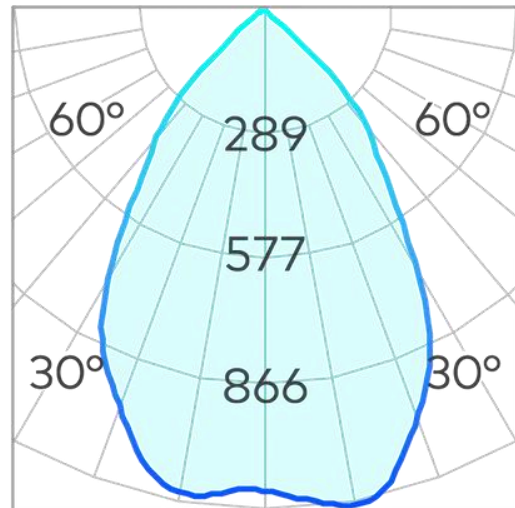

Axis Surface Mount Downlight COB 7w

Product Code-	IFL-AS970007.TB30.W
Wattage-	7W
Voltage	240v AC
Colour Temperature (k)-	3000K
Beam Angle-	60°
Optional Degree	N/A
Lumen output-	534
Lamp Base-	COB
CRI-	97+
Ip Rating-	IP65
Dimmable	Yes
Mounting Type-	Celing Mount
Material-	Aluminium
Colour-	Black
Warranty-	5 Years Replacement

Ø 60

Axis Surface Mount Downlight COB 7w

Product Code-	IFL-AS970007.TB40.W
Wattage-	7W
Voltage	240v AC
Colour Temperature (k)-	4000K
Beam Angle-	60°
Optional Degree	N/A
Lumen output-	577
Lamp Base-	COB
CRI-	97+
Ip Rating-	IP65
Dimmable	Yes
Mounting Type-	Celing Mount
Material-	Aluminium
Colour-	Black
Warranty-	5 Years Replacement

Ø 60

Axis Surface Mount Downlight COB 7w

Product Code-	IFL-AS970007.TW30.W
Wattage-	7W
Voltage	240v AC
Colour Temperature (k)-	3000K
Beam Angle-	60°
Optional Degree	N/A
Lumen output-	534
Lamp Base-	COB
CRI-	97+
Ip Rating-	IP65
Dimmable	Yes
Mounting Type-	Celing Mount
Material-	Aluminium
Colour-	White
Warranty-	5 Years Replacement

Ø 60

Axis Surface Mount Downlight COB 7w

Product Code-	IFL-AS970007.TW40.W
Wattage-	7W
Voltage	240v AC
Colour Temperature (k)-	4000K
Beam Angle-	60°
Optional Degree	N/A
Lumen output-	577
Lamp Base-	COB
CRI-	97+
Ip Rating-	IP65
Dimmable	Yes
Mounting Type-	Celing Mount
Material-	Aluminium
Colour-	White
Warranty-	5 Years Replacement