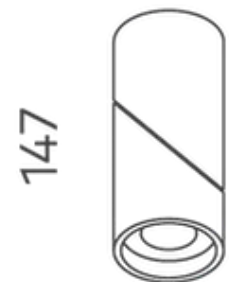

Axis Surface Mount Downlight COB 7w

Product Code-	IFL-AS970007.TB30.W
Wattage-	7W
Voltage	240v AC
Colour Temperature (k)-	3000K
Beam Angle-	60°
Optional Degree	N/A
Lumen output-	534
Lamp Base-	COB
CRI-	97+
Ip Rating-	IP65
Dimmable	Yes
Mounting Type-	Celing Mount
Material-	Aluminium
Colour-	Black
Warranty-	5 Years Replacement

Ø 60

Axis Surface Mount Downlight COB 7w

Product Code-	IFL-AS970007.TB40.W
Wattage-	7W
Voltage	240v AC
Colour Temperature (k)-	4000K
Beam Angle-	60°
Optional Degree	N/A
Lumen output-	577
Lamp Base-	COB
CRI-	97+
Ip Rating-	IP65
Dimmable	Yes
Mounting Type-	Celing Mount
Material-	Aluminium
Colour-	Black
Warranty-	5 Years Replacement

Ø 60

Axis Surface Mount Downlight COB 7w

Product Code-	IFL-AS970007.TW30.W
Wattage-	7W
Voltage	240v AC
Colour Temperature (k)-	3000K
Beam Angle-	60°
Optional Degree	N/A
Lumen output-	534
Lamp Base-	COB
CRI-	97+
Ip Rating-	IP65
Dimmable	Yes
Mounting Type-	Celing Mount
Material-	Aluminium
Colour-	White
Warranty-	5 Years Replacement

Ø 60