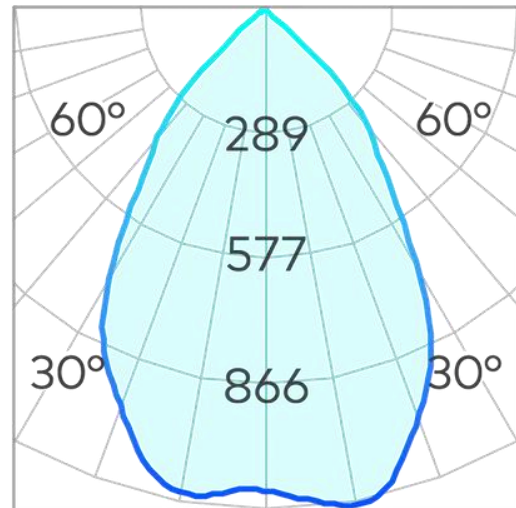

Axis Surface Mount Downlight COB 7w

Product Code-	IFL-AS970007.TB30.W
Wattage-	7W
Voltage	240v AC
Colour Temperature (k)-	3000K
Beam Angle-	60°
Optional Degree	N/A
Lumen output-	534
Lamp Base-	COB
CRI-	97+
Ip Rating-	IP65
Dimmable	Yes
Mounting Type-	Celing Mount
Material-	Aluminium
Colour-	Black
Warranty-	5 Years Replacement

Ø 60

Axis Surface Mount Downlight COB 7w

Product Code-	IFL-AS970007.TB40.W
Wattage-	7W
Voltage	240v AC
Colour Temperature (k)-	4000K
Beam Angle-	60°
Optional Degree	N/A
Lumen output-	577
Lamp Base-	COB
CRI-	97+
Ip Rating-	IP65
Dimmable	Yes
Mounting Type-	Celing Mount
Material-	Aluminium
Colour-	Black
Warranty-	5 Years Replacement

Ø 60

Axis Surface Mount Downlight COB 7w

Product Code-	IFL-AS970007.TW30.W
Wattage-	7W
Voltage	240v AC
Colour Temperature (k)-	3000K
Beam Angle-	60°
Optional Degree	N/A
Lumen output-	534
Lamp Base-	COB
CRI-	97+
Ip Rating-	IP65
Dimmable	Yes
Mounting Type-	Celing Mount
Material-	Aluminium
Colour-	White
Warranty-	5 Years Replacement

Ø 60

Axis Surface Mount Downlight COB 7w

Product Code-	IFL-AS970007.TW40.W
Wattage-	7W
Voltage	240v AC
Colour Temperature (k)-	4000K
Beam Angle-	60°
Optional Degree	N/A
Lumen output-	577
Lamp Base-	COB
CRI-	97+
Ip Rating-	IP65
Dimmable	Yes
Mounting Type-	Celing Mount
Material-	Aluminium
Colour-	White
Warranty-	5 Years Replacement