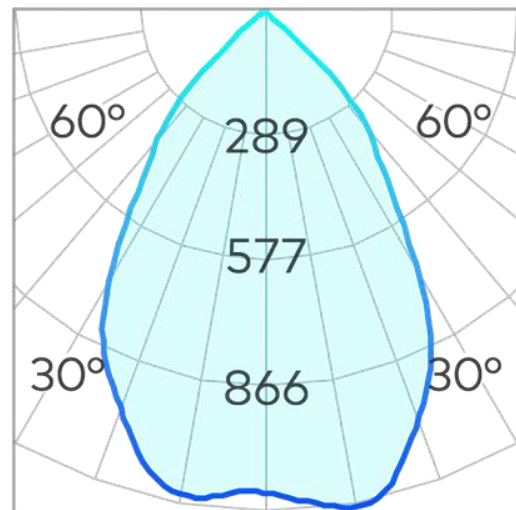

Axis Surface Mount Downlight COB 7w

Product Code-	IFL-AS970007.TB30.W
Wattage-	7W
Voltage	240v AC
Colour Temperature (k)-	3000K
Beam Angle-	60°
Optional Degree	N/A
Lumen output-	534
Lamp Base-	COB
CRI-	97+
Ip Rating-	IP65
Dimmable	Yes
Mounting Type-	Celing Mount
Material-	Aluminium
Colour-	Black
Warranty-	5 Years Replacement

Ø 60

Axis Surface Mount Downlight COB 7w

Product Code-	IFL-AS970007.TB40.W
Wattage-	7W
Voltage	240v AC
Colour Temperature (k)-	4000K
Beam Angle-	60°
Optional Degree	N/A
Lumen output-	577
Lamp Base-	COB
CRI-	97+
Ip Rating-	IP65
Dimmable	Yes
Mounting Type-	Celing Mount
Material-	Aluminium
Colour-	Black
Warranty-	5 Years Replacement

Ø 60

Axis Surface Mount Downlight COB 7w

Product Code-	IFL-AS970007.TW30.W
Wattage-	7W
Voltage	240v AC
Colour Temperature (k)-	3000K
Beam Angle-	60°
Optional Degree	N/A
Lumen output-	534
Lamp Base-	COB
CRI-	97+
Ip Rating-	IP65
Dimmable	Yes
Mounting Type-	Celing Mount
Material-	Aluminium
Colour-	White
Warranty-	5 Years Replacement

Ø 60

Axis Surface Mount Downlight COB 7w

Product Code-	IFL-AS970007.TW40.W
Wattage-	7W
Voltage	240v AC
Colour Temperature (k)-	4000K
Beam Angle-	60°
Optional Degree	N/A
Lumen output-	577
Lamp Base-	COB
CRI-	97+
Ip Rating-	IP65
Dimmable	Yes
Mounting Type-	Celing Mount
Material-	Aluminium
Colour-	White
Warranty-	5 Years Replacement