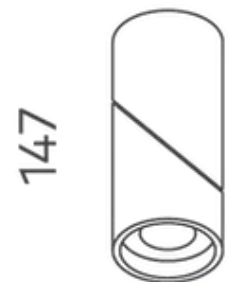

Axis Surface Mount Downlight COB 7w

Product Code-	IFL-AS970007.TB30.W
Wattage-	7W
Voltage	240v AC
Colour Temperature (k)-	3000K
Beam Angle-	60°
Optional Degree	N/A
Lumen output-	534
Lamp Base-	COB
CRI-	97+
Ip Rating-	IP65
Dimmable	Yes
Mounting Type-	Celing Mount
Material-	Aluminium
Colour-	Black
Warranty-	5 Years Replacement

Ø 60

Axis Surface Mount Downlight COB 7w

Product Code-	IFL-AS970007.TB40.W
Wattage-	7W
Voltage	240v AC
Colour Temperature (k)-	4000K
Beam Angle-	60°
Optional Degree	N/A
Lumen output-	577
Lamp Base-	COB
CRI-	97+
Ip Rating-	IP65
Dimmable	Yes
Mounting Type-	Celing Mount
Material-	Aluminium
Colour-	Black
Warranty-	5 Years Replacement

Ø 60

Axis Surface Mount Downlight COB 7w

Product Code-	IFL-AS970007.TW30.W
Wattage-	7W
Voltage	240v AC
Colour Temperature (k)-	3000K
Beam Angle-	60°
Optional Degree	N/A
Lumen output-	534
Lamp Base-	COB
CRI-	97+
Ip Rating-	IP65
Dimmable	Yes
Mounting Type-	Celing Mount
Material-	Aluminium
Colour-	White
Warranty-	5 Years Replacement

Ø 60