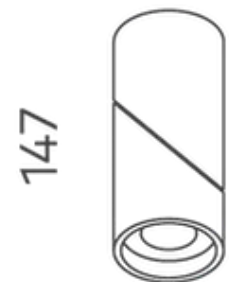

Ø 60

Axis Surface Mount Downlight COB 7w

Product Code-	IFL-AS970007.TB40.W
Wattage-	7W
Voltage	240v AC
Colour Temperature (k)-	4000K
Beam Angle-	60°
Optional Degree	N/A
Lumen output-	577
Lamp Base-	COB
CRI-	97+
Ip Rating-	IP65
Dimmable	Yes
Mounting Type-	Celing Mount
Material-	Aluminium
Colour-	Black
Warranty-	5 Years Replacement

Ø 60

Axis Surface Mount Downlight COB 7w

Product Code-	IFL-AS970007.TW30.W
Wattage-	7W
Voltage	240v AC
Colour Temperature (k)-	3000K
Beam Angle-	60°
Optional Degree	N/A
Lumen output-	534
Lamp Base-	COB
CRI-	97+
Ip Rating-	IP65
Dimmable	Yes
Mounting Type-	Celing Mount
Material-	Aluminium
Colour-	White
Warranty-	5 Years Replacement

Ø 60

Axis Surface Mount Downlight COB 7w

Product Code-	IFL-AS970007.TW40.W
Wattage-	7W
Voltage	240v AC
Colour Temperature (k)-	4000K
Beam Angle-	60°
Optional Degree	N/A
Lumen output-	577
Lamp Base-	COB
CRI-	97+
Ip Rating-	IP65
Dimmable	Yes
Mounting Type-	Celing Mount
Material-	Aluminium
Colour-	White
Warranty-	5 Years Replacement