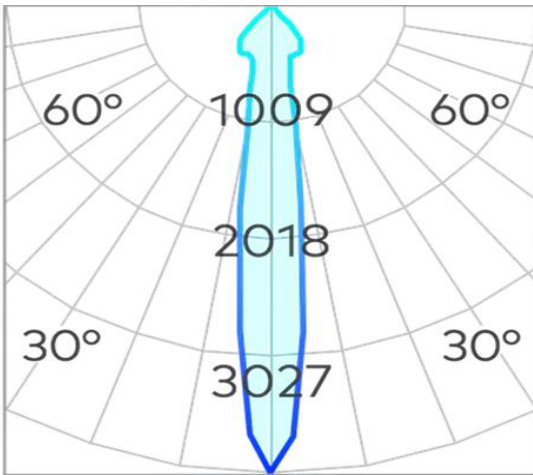

Apex 80mm Surface Mount Kit w/ Driver Black (Canisters Only) COB 8W

Product Code-	IFL-APSS0120.TB
Wattage-	8W
Voltage	240v AC
Colour Temperature (k)-	N/A
Beam Angle-	N/A
Optional Degree	N/A
Lumen output-	N/A
Lamp Base-	COB
CRI-	N/A
Ip Rating-	N/A
Dimmable	Yes
Mounting Type-	Celing Mount
Material-	Aluminium
Colour-	Black
Warranty-	5 Years Replacement

Apex 80mm Surface Mount Kit w/ Driver Black (Canisters Only) COB 8W

Product Code-	IFL-APSS0120.TW
Wattage-	8W
Voltage	240v AC
Colour Temperature (k)-	N/A
Beam Angle-	N/A
Optional Degree	N/A
Lumen output-	N/A
Lamp Base-	COB
CRI-	N/A
Ip Rating-	N/A
Dimmable	Yes
Mounting Type-	Celing Mount
Material-	Aluminium
Colour-	White
Warranty-	5 Years Replacement