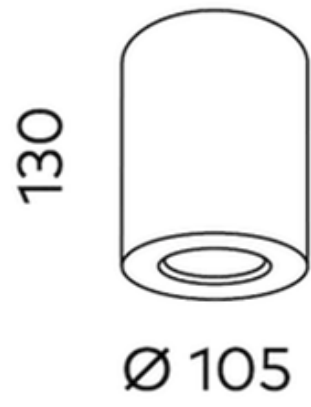

Apex 80mm Surface Mount Kit w/ Driver Black (Canisters Only) COB 8W

Product Code-	IFL-APSS0120.TB
Wattage-	8W
Voltage	240v AC
Colour Temperature (k)-	N/A
Beam Angle-	N/A
Optional Degree	N/A
Lumen output-	N/A
Lamp Base-	COB
CRI-	N/A
Ip Rating-	N/A
Dimmable	Yes
Mounting Type-	Celing Mount
Material-	Aluminium
Colour-	Black
Warranty-	5 Years Replacement

Apex 80mm Surface Mount Kit w/ Driver Black (Canisters Only) COB 8W

Product Code-	IFL-APSS0120.TW
Wattage-	8W
Voltage	240v AC
Colour Temperature (k)-	N/A
Beam Angle-	N/A
Optional Degree	N/A
Lumen output-	N/A
Lamp Base-	COB
CRI-	N/A
Ip Rating-	N/A
Dimmable	Yes
Mounting Type-	Celing Mount
Material-	Aluminium
Colour-	White
Warranty-	5 Years Replacement