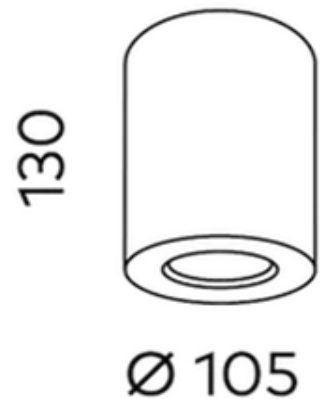

## Apex 105mm Surface Mount Kit w/ Driver Black (Canisters Only) COB 13W

<b>Product Code-</b>	<b>IFL-APSM0130.TB</b>
Wattage-	13W
Voltage	240v AC
Colour Temperature (k)-	N/A
Beam Angle-	N/A
Optional Degree	N/A
Lumen output-	N/A
Lamp Base-	COB
CRI-	N/A
Ip Rating-	N/A
Dimmable	Yes
Mounting Type-	Celing Mount
Material-	Aluminium
Colour-	Black
Warranty-	5 Years Replacement

## Apex 105mm Surface Mount Kit w/ Driver Black (Canisters Only) COB 13W

<b>Product Code-</b>	<b>IFL-APSM0130.TW</b>
Wattage-	13W
Voltage	240v AC
Colour Temperature (k)-	N/A
Beam Angle-	N/A
Optional Degree	N/A
Lumen output-	N/A
Lamp Base-	COB
CRI-	N/A
Ip Rating-	N/A
Dimmable	Yes
Mounting Type-	Celing Mount
Material-	Aluminium
Colour-	White
Warranty-	5 Years Replacement