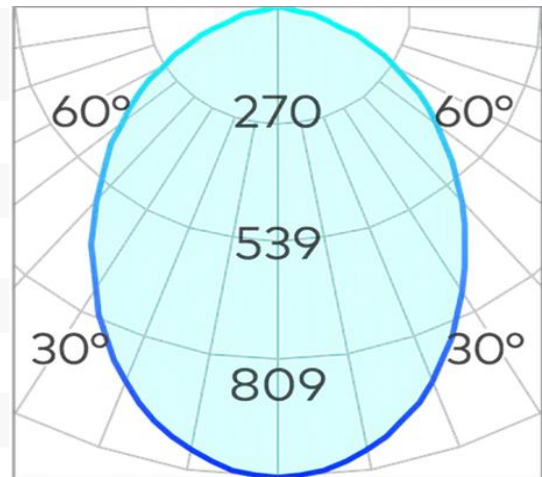

## Apex 105mm Surface Mount Kit w/ Driver Black (Canisters Only) COB 13W

<b>Product Code-</b>	<b>IFL-APSM0130.TB</b>
Wattage-	13W
Voltage	240v AC
Colour Temperature (k)-	N/A
Beam Angle-	N/A
Optional Degree	N/A
Lumen output-	N/A
Lamp Base-	COB
CRI-	N/A
Ip Rating-	N/A
Dimmable	Yes
Mounting Type-	Celing Mount
Material-	Aluminium
Colour-	Black
Warranty-	5 Years Replacement

## Apex 105mm Surface Mount Kit w/ Driver Black (Canisters Only) COB 13W

<b>Product Code-</b>	<b>IFL-APSM0130.TW</b>
Wattage-	13W
Voltage	240v AC
Colour Temperature (k)-	N/A
Beam Angle-	N/A
Optional Degree	N/A
Lumen output-	N/A
Lamp Base-	COB
CRI-	N/A
Ip Rating-	N/A
Dimmable	Yes
Mounting Type-	Celing Mount
Material-	Aluminium
Colour-	White
Warranty-	5 Years Replacement