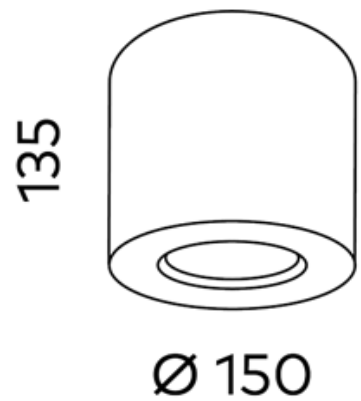

Apex 145mm Surface Mount Kit w/ Driver Black (Canisters Only) COB 25W

Product Code-	IFL-APSL0135.TB
Wattage-	25W
Voltage	240v AC
Colour Temperature (k)-	N/A
Beam Angle-	N/A
Optional Degree	N/A
Lumen output-	N/A
Lamp Base-	COB
CRI-	N/A
Ip Rating-	N/A
Dimmable	Yes
Mounting Type-	Celing Mount
Material-	Aluminium
Colour-	Black
Warranty-	5 Years Replacement

Apex 145mm Surface Mount Kit w/ Driver Black (Canisters Only) COB 25W

Product Code-	IFL-APSL0135.TW
Wattage-	25W
Voltage	240v AC
Colour Temperature (k)-	N/A
Beam Angle-	N/A
Optional Degree	N/A
Lumen output-	N/A
Lamp Base-	COB
CRI-	N/A
Ip Rating-	N/A
Dimmable	Yes
Mounting Type-	Celing Mount
Material-	Aluminium
Colour-	White
Warranty-	5 Years Replacement