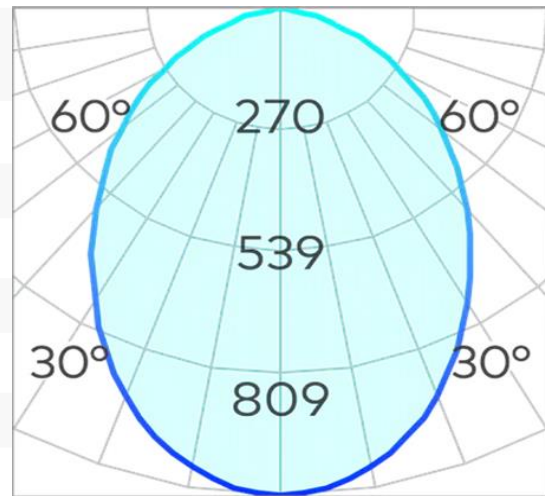

Apex 145mm Surface Mount Kit w/ Driver Black (Canisters Only) COB 25W

Product Code-	IFL-APSL0135.TB
Wattage-	25W
Voltage	240v AC
Colour Temperature (k)-	N/A
Beam Angle-	N/A
Optional Degree	N/A
Lumen output-	N/A
Lamp Base-	COB
CRI-	N/A
Ip Rating-	N/A
Dimmable	Yes
Mounting Type-	Celing Mount
Material-	Aluminium
Colour-	Black
Warranty-	5 Years Replacement

Apex 145mm Surface Mount Kit w/ Driver Black (Canisters Only) COB 25W

Product Code-	IFL-APSL0135.TW
Wattage-	25W
Voltage	240v AC
Colour Temperature (k)-	N/A
Beam Angle-	N/A
Optional Degree	N/A
Lumen output-	N/A
Lamp Base-	COB
CRI-	N/A
Ip Rating-	N/A
Dimmable	Yes
Mounting Type-	Celing Mount
Material-	Aluminium
Colour-	White
Warranty-	5 Years Replacement