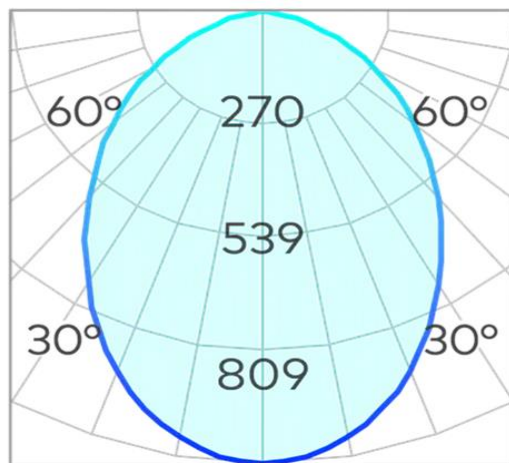

Apex 145mm Downlight COB 25w 3000k

Product Code-	IFL-APEX0145.TB30.W-FP070001
Wattage-	25W
Voltage	240v AC
Colour Temperature (k)-	3000K
Beam Angle-	60°
Optional Degree	15°/40°
Lumen output-	2426
Lamp Base-	COB
CRI-	92+
Ip Rating-	IP65
Dimmable	Yes
Mounting Type-	Recess Mount
Material-	Aluminium
Colour-	Black
Warranty-	5 Years Replacement

Ø 145 (Ø 125)

Apex 145mm Downlight COB 25w 4000k

Product Code-	IFL-APEX0145.TB40.W-FP070001
Wattage-	25W
Voltage	240v AC
Colour Temperature (k)-	4000K
Beam Angle-	60°
Optional Degree	15°/40°
Lumen output-	2464
Lamp Base-	COB
CRI-	92+
Ip Rating-	IP65
Dimmable	Yes
Mounting Type-	Recess Mount
Material-	Aluminium
Colour-	Black
Warranty-	5 Years Replacement

Ø 145 (Ø 125)

Apex 145mm Downlight COB 25w 2700k

Product Code-	IFL-APEX0145.TW27.W-FP070001
Wattage-	25W
Voltage	240v AC
Colour Temperature (k)-	2700K
Beam Angle-	60°
Optional Degree	15°/40°
Lumen output-	2334
Lamp Base-	COB
CRI-	92+
Ip Rating-	IP65
Dimmable	Yes
Mounting Type-	Recess Mount
Material-	Aluminium
Colour-	White
Warranty-	5 Years Replacement

70

Ø 145 (⌀ 125)

Apex 145mm Downlight COB 25w 3000k

Product Code-	IFL-APEX0145.TW30.W-FP070001
Wattage-	25W
Voltage	240v AC
Colour Temperature (k)-	3000K
Beam Angle-	60°
Optional Degree	15°/40°
Lumen output-	2426
Lamp Base-	COB
CRI-	92+
Ip Rating-	IP65
Dimmable	Yes
Mounting Type-	Recess Mount
Material-	Aluminium
Colour-	White
Warranty-	5 Years Replacement