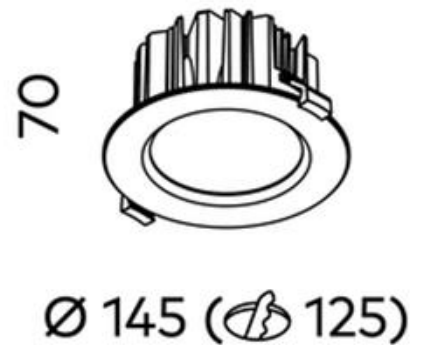

Apex 145mm Downlight COB 25w 3000k

Product Code-	IFL-APEX0145.TB30.W-FP070001
Wattage-	25W
Voltage	240v AC
Colour Temperature (k)-	3000K
Beam Angle-	60°
Optional Degree	15°/40°
Lumen output-	2426
Lamp Base-	COB
CRI-	92+
Ip Rating-	IP65
Dimmable	Yes
Mounting Type-	Recess Mount
Material-	Aluminium
Colour-	Black
Warranty-	5 Years Replacement

Ø 145 (Ø 125)

Apex 145mm Downlight COB 25w 4000k

Product Code-	IFL-APEX0145.TB40.W-FP070001
Wattage-	25W
Voltage	240v AC
Colour Temperature (k)-	4000K
Beam Angle-	60°
Optional Degree	15°/40°
Lumen output-	2464
Lamp Base-	COB
CRI-	92+
Ip Rating-	IP65
Dimmable	Yes
Mounting Type-	Recess Mount
Material-	Aluminium
Colour-	Black
Warranty-	5 Years Replacement

Ø 145 (Ø 125)

Apex 145mm Downlight COB 25w 2700k

Product Code-	IFL-APEX0145.TW27.W-FP070001
Wattage-	25W
Voltage	240v AC
Colour Temperature (k)-	2700K
Beam Angle-	60°
Optional Degree	15°/40°
Lumen output-	2334
Lamp Base-	COB
CRI-	92+
Ip Rating-	IP65
Dimmable	Yes
Mounting Type-	Recess Mount
Material-	Aluminium
Colour-	White
Warranty-	5 Years Replacement

70

Ø 145 (⌀ 125)

Apex 145mm Downlight COB 25w 3000k

Product Code-	IFL-APEX0145.TW30.W-FP070001
Wattage-	25W
Voltage	240v AC
Colour Temperature (k)-	3000K
Beam Angle-	60°
Optional Degree	15°/40°
Lumen output-	2426
Lamp Base-	COB
CRI-	92+
Ip Rating-	IP65
Dimmable	Yes
Mounting Type-	Recess Mount
Material-	Aluminium
Colour-	White
Warranty-	5 Years Replacement