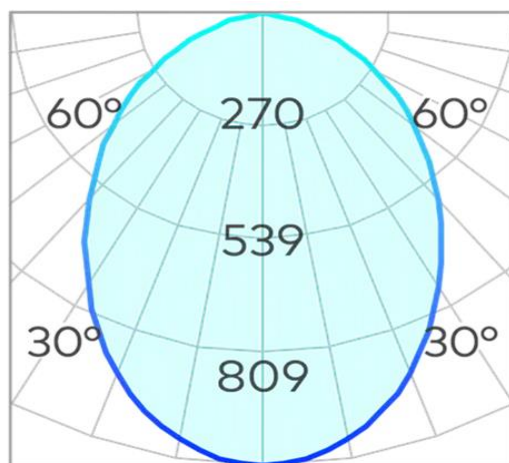

Ø 145 (Ø 125)

Apex 145mm Downlight COB 25w 4000k

Product Code-	IFL-APEX0145.TB40.W-FP070001
Wattage-	25W
Voltage	240v AC
Colour Temperature (k)-	4000K
Beam Angle-	60°
Optional Degree	15°/40°
Lumen output-	2464
Lamp Base-	COB
CRI-	92+
Ip Rating-	IP65
Dimmable	Yes
Mounting Type-	Recess Mount
Material-	Aluminium
Colour-	Black
Warranty-	5 Years Replacement

Ø 145 (Ø 125)

Apex 145mm Downlight COB 25w 2700k

Product Code-	IFL-APEX0145.TW27.W-FP070001
Wattage-	25W
Voltage	240v AC
Colour Temperature (k)-	2700K
Beam Angle-	60°
Optional Degree	15°/40°
Lumen output-	2334
Lamp Base-	COB
CRI-	92+
Ip Rating-	IP65
Dimmable	Yes
Mounting Type-	Recess Mount
Material-	Aluminium
Colour-	White
Warranty-	5 Years Replacement