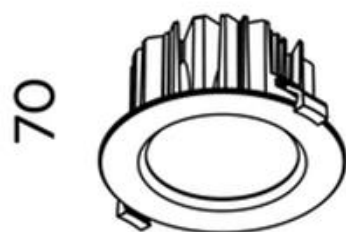

Apex 145mm Downlight COB 25w 3000k

Product Code-	IFL-APEX0145.TB30.W-FP070001
Wattage-	25W
Voltage	240v AC
Colour Temperature (k)-	3000K
Beam Angle-	60°
Optional Degree	15°/40°
Lumen output-	2426
Lamp Base-	COB
CRI-	92+
Ip Rating-	IP65
Dimmable	Yes
Mounting Type-	Recess Mount
Material-	Aluminium
Colour-	Black
Warranty-	5 Years Replacement

Ø 145 (Ø 125)

Apex 145mm Downlight COB 25w 4000k

Product Code-	IFL-APEX0145.TB40.W-FP070001
Wattage-	25W
Voltage	240v AC
Colour Temperature (k)-	4000K
Beam Angle-	60°
Optional Degree	15°/40°
Lumen output-	2464
Lamp Base-	COB
CRI-	92+
Ip Rating-	IP65
Dimmable	Yes
Mounting Type-	Recess Mount
Material-	Aluminium
Colour-	Black
Warranty-	5 Years Replacement

Ø 145 (Ø 125)

Apex 145mm Downlight COB 25w 2700k

Product Code-	IFL-APEX0145.TW27.W-FP070001
Wattage-	25W
Voltage	240v AC
Colour Temperature (k)-	2700K
Beam Angle-	60°
Optional Degree	15°/40°
Lumen output-	2334
Lamp Base-	COB
CRI-	92+
Ip Rating-	IP65
Dimmable	Yes
Mounting Type-	Recess Mount
Material-	Aluminium
Colour-	White
Warranty-	5 Years Replacement

70

Ø 145 (⌀ 125)

Apex 145mm Downlight COB 25w 3000k

Product Code-	IFL-APEX0145.TW30.W-FP070001
Wattage-	25W
Voltage	240v AC
Colour Temperature (k)-	3000K
Beam Angle-	60°
Optional Degree	15°/40°
Lumen output-	2426
Lamp Base-	COB
CRI-	92+
Ip Rating-	IP65
Dimmable	Yes
Mounting Type-	Recess Mount
Material-	Aluminium
Colour-	White
Warranty-	5 Years Replacement