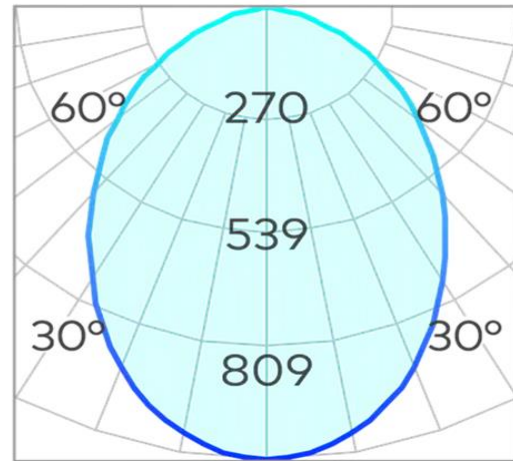

Product Code-	IFL-APEX0145.TW30.W-FP070001
Wattage-	25W
Voltage	240v AC
Colour Temperature (k)-	3000K
Beam Angle-	60°
Optional Degree	15°/40°
Lumen output-	2426
Lamp Base-	COB
CRI-	92+
Ip Rating-	IP65
Dimmable	Yes
Mounting Type-	Recess Mount
Material-	Aluminium
Colour-	White
Warranty-	5 Years Replacement