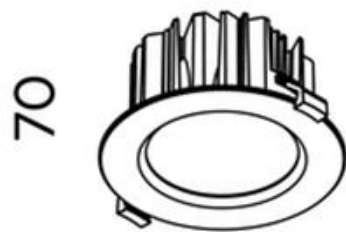

Apex 145mm Downlight COB 25w 3000k

Product Code-	IFL-APEX0145.TB30.W-FP070001
Wattage-	25W
Voltage	240v AC
Colour Temperature (k)-	3000K
Beam Angle-	60°
Optional Degree	15°/40°
Lumen output-	2426
Lamp Base-	COB
CRI-	92+
Ip Rating-	IP65
Dimmable	Yes
Mounting Type-	Recess Mount
Material-	Aluminium
Colour-	Black
Warranty-	5 Years Replacement

Ø 145 (Ø 125)

Apex 145mm Downlight COB 25w 4000k

Product Code-	IFL-APEX0145.TB40.W-FP070001
Wattage-	25W
Voltage	240v AC
Colour Temperature (k)-	4000K
Beam Angle-	60°
Optional Degree	15°/40°
Lumen output-	2464
Lamp Base-	COB
CRI-	92+
Ip Rating-	IP65
Dimmable	Yes
Mounting Type-	Recess Mount
Material-	Aluminium
Colour-	Black
Warranty-	5 Years Replacement

Ø 145 (Ø 125)

Apex 145mm Downlight COB 25w 2700k

Product Code-	IFL-APEX0145.TW27.W-FP070001
Wattage-	25W
Voltage	240v AC
Colour Temperature (k)-	2700K
Beam Angle-	60°
Optional Degree	15°/40°
Lumen output-	2334
Lamp Base-	COB
CRI-	92+
Ip Rating-	IP65
Dimmable	Yes
Mounting Type-	Recess Mount
Material-	Aluminium
Colour-	White
Warranty-	5 Years Replacement

70

Ø 145 (⌀ 125)

Apex 145mm Downlight COB 25w 3000k

Product Code-	IFL-APEX0145.TW30.W-FP070001
Wattage-	25W
Voltage	240v AC
Colour Temperature (k)-	3000K
Beam Angle-	60°
Optional Degree	15°/40°
Lumen output-	2426
Lamp Base-	COB
CRI-	92+
Ip Rating-	IP65
Dimmable	Yes
Mounting Type-	Recess Mount
Material-	Aluminium
Colour-	White
Warranty-	5 Years Replacement