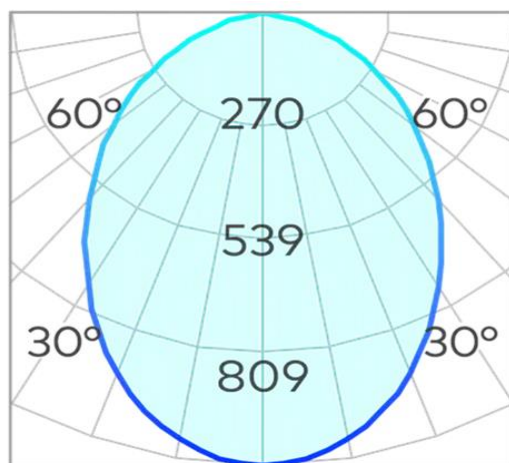

Apex 145mm Downlight COB 25w 3000k

Product Code-	IFL-APEX0145.TB30.W-FP070001
Wattage-	25W
Voltage	240v AC
Colour Temperature (k)-	3000K
Beam Angle-	60°
Optional Degree	15°/40°
Lumen output-	2426
Lamp Base-	COB
CRI-	92+
Ip Rating-	IP65
Dimmable	Yes
Mounting Type-	Recess Mount
Material-	Aluminium
Colour-	Black
Warranty-	5 Years Replacement

Ø 145 (Ø 125)

Apex 145mm Downlight COB 25w 4000k

Product Code-	IFL-APEX0145.TB40.W-FP070001
Wattage-	25W
Voltage	240v AC
Colour Temperature (k)-	4000K
Beam Angle-	60°
Optional Degree	15°/40°
Lumen output-	2464
Lamp Base-	COB
CRI-	92+
Ip Rating-	IP65
Dimmable	Yes
Mounting Type-	Recess Mount
Material-	Aluminium
Colour-	Black
Warranty-	5 Years Replacement

Ø 145 (Ø 125)

Apex 145mm Downlight COB 25w 2700k

Product Code-	IFL-APEX0145.TW27.W-FP070001
Wattage-	25W
Voltage	240v AC
Colour Temperature (k)-	2700K
Beam Angle-	60°
Optional Degree	15°/40°
Lumen output-	2334
Lamp Base-	COB
CRI-	92+
Ip Rating-	IP65
Dimmable	Yes
Mounting Type-	Recess Mount
Material-	Aluminium
Colour-	White
Warranty-	5 Years Replacement

70

Ø 145 (⌀ 125)

Apex 145mm Downlight COB 25w 3000k

Product Code-	IFL-APEX0145.TW30.W-FP070001
Wattage-	25W
Voltage	240v AC
Colour Temperature (k)-	3000K
Beam Angle-	60°
Optional Degree	15°/40°
Lumen output-	2426
Lamp Base-	COB
CRI-	92+
Ip Rating-	IP65
Dimmable	Yes
Mounting Type-	Recess Mount
Material-	Aluminium
Colour-	White
Warranty-	5 Years Replacement