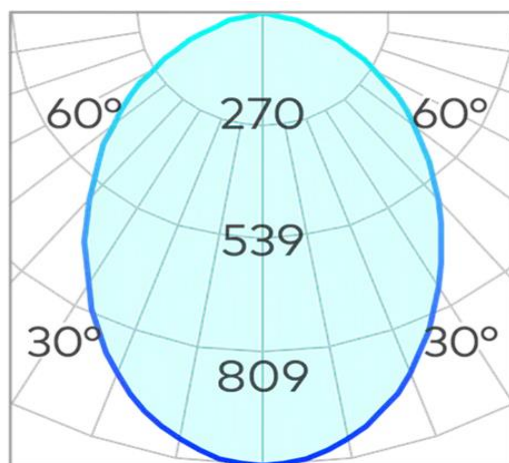

Apex 145mm Downlight COB 15w 3000k

Product Code-	IFL-APEX0145.TB30.W-FP035001
Wattage-	15W
Voltage	240v AC
Colour Temperature (k)-	3000K
Beam Angle-	60°
Optional Degree	15°/40°
Lumen output-	1213
Lamp Base-	COB
CRI-	92+
Ip Rating-	IP65
Dimmable	Yes
Mounting Type-	Recess Mount
Material-	Aluminium
Colour-	Black
Warranty-	5 Years Replacement

70

Ø 145 (⌀ 125)

Apex 145mm Downlight COB 15w 4000k

Product Code-	IFL-APEX0145.TB40.W-FP035001
Wattage-	15W
Voltage	240v AC
Colour Temperature (k)-	4000K
Beam Angle-	60°
Optional Degree	15°/40°
Lumen output-	1232
Lamp Base-	COB
CRI-	92+
Ip Rating-	IP65
Dimmable	Yes
Mounting Type-	Recess Mount
Material-	Aluminium
Colour-	Black
Warranty-	5 Years Replacement

Ø 145 (⌀ 125)