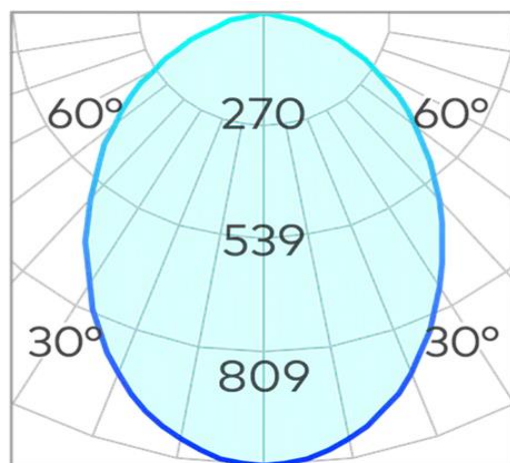

Apex 145mm Downlight COB 15w 3000k

Product Code-	IFL-APEX0145.TB30.W-FP035001
Wattage-	15W
Voltage	240v AC
Colour Temperature (k)-	3000K
Beam Angle-	60°
Optional Degree	15°/40°
Lumen output-	1213
Lamp Base-	COB
CRI-	92+
Ip Rating-	IP65
Dimmable	Yes
Mounting Type-	Recess Mount
Material-	Aluminium
Colour-	Black
Warranty-	5 Years Replacement

70

Ø 145 (⌀ 125)

Apex 145mm Downlight COB 15w 4000k

Product Code-	IFL-APEX0145.TB40.W-FP035001
Wattage-	15W
Voltage	240v AC
Colour Temperature (k)-	4000K
Beam Angle-	60°
Optional Degree	15°/40°
Lumen output-	1232
Lamp Base-	COB
CRI-	92+
Ip Rating-	IP65
Dimmable	Yes
Mounting Type-	Recess Mount
Material-	Aluminium
Colour-	Black
Warranty-	5 Years Replacement

Ø 145 (⌀ 125)