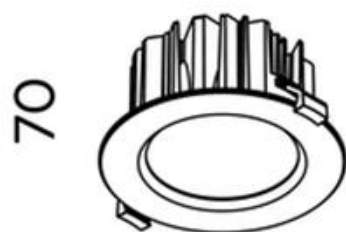

Apex 145mm Downlight COB 15w 3000k

Product Code-	IFL-APEX0145.TB30.W-FP035001
Wattage-	15W
Voltage	240v AC
Colour Temperature (k)-	3000K
Beam Angle-	60°
Optional Degree	15°/40°
Lumen output-	1213
Lamp Base-	COB
CRI-	92+
Ip Rating-	IP65
Dimmable	Yes
Mounting Type-	Recess Mount
Material-	Aluminium
Colour-	Black
Warranty-	5 Years Replacement

70

Ø 145 (⌀ 125)

Apex 145mm Downlight COB 15w 4000k

Product Code-	IFL-APEX0145.TB40.W-FP035001
Wattage-	15W
Voltage	240v AC
Colour Temperature (k)-	4000K
Beam Angle-	60°
Optional Degree	15°/40°
Lumen output-	1232
Lamp Base-	COB
CRI-	92+
Ip Rating-	IP65
Dimmable	Yes
Mounting Type-	Recess Mount
Material-	Aluminium
Colour-	Black
Warranty-	5 Years Replacement

Ø 145 (⌀ 125)

Apex 145mm Downlight COB 15w 2700k

Product Code-	IFL-APEX0145.TW27.W-FP035001
Wattage-	15W
Voltage	240v AC
Colour Temperature (k)-	2700K
Beam Angle-	60°
Optional Degree	15°/40°
Lumen output-	1167
Lamp Base-	COB
CRI-	92+
Ip Rating-	IP65
Dimmable	Yes
Mounting Type-	Recess Mount
Material-	Aluminium
Colour-	White
Warranty-	5 Years Replacement

Ø 145 (⌀ 125)