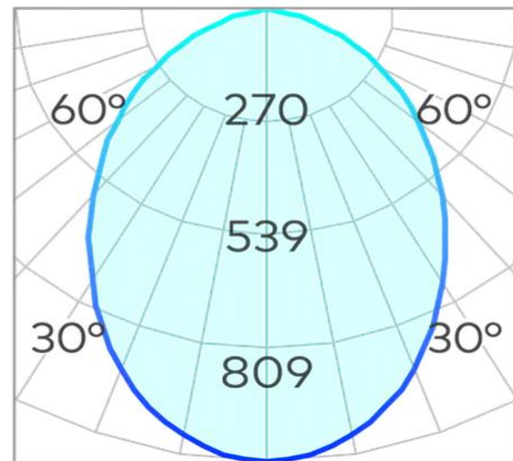

Product Code-	IFL-APEX0145.TW27.W-FP035001
Wattage-	15W
Voltage	240v AC
Colour Temperature (k)-	2700K
Beam Angle-	60°
Optional Degree	15°/40°
Lumen output-	1167
Lamp Base-	COB
CRI-	92+
Ip Rating-	IP65
Dimmable	Yes
Mounting Type-	Recess Mount
Material-	Aluminium
Colour-	White
Warranty-	5 Years Replacement