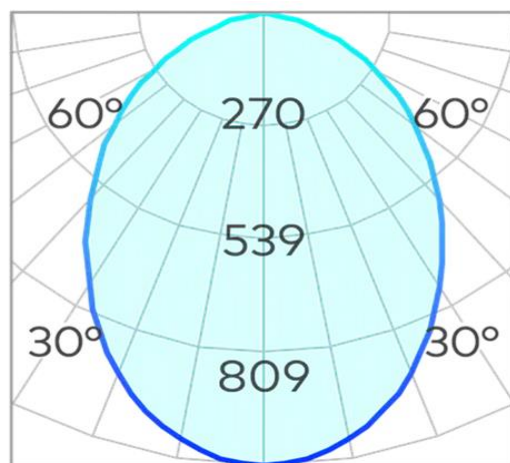

Product Code-	IFL-APEX0145.TW30.W-FP035001
Wattage-	15W
Voltage	240v AC
Colour Temperature (k)-	3000K
Beam Angle-	60°
Optional Degree	15°/40°
Lumen output-	1213
Lamp Base-	COB
CRI-	92+
Ip Rating-	IP65
Dimmable	Yes
Mounting Type-	Recess Mount
Material-	Aluminium
Colour-	White
Warranty-	5 Years Replacement