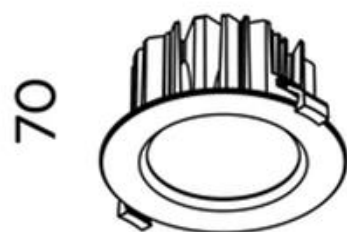

Apex 145mm Downlight COB 15w 3000k

Product Code-	IFL-APEX0145.TB30.W-FP035001
Wattage-	15W
Voltage	240v AC
Colour Temperature (k)-	3000K
Beam Angle-	60°
Optional Degree	15°/40°
Lumen output-	1213
Lamp Base-	COB
CRI-	92+
Ip Rating-	IP65
Dimmable	Yes
Mounting Type-	Recess Mount
Material-	Aluminium
Colour-	Black
Warranty-	5 Years Replacement

70

Ø 145 (⌀ 125)

Apex 145mm Downlight COB 15w 4000k

Product Code-	IFL-APEX0145.TB40.W-FP035001
Wattage-	15W
Voltage	240v AC
Colour Temperature (k)-	4000K
Beam Angle-	60°
Optional Degree	15°/40°
Lumen output-	1232
Lamp Base-	COB
CRI-	92+
Ip Rating-	IP65
Dimmable	Yes
Mounting Type-	Recess Mount
Material-	Aluminium
Colour-	Black
Warranty-	5 Years Replacement

Ø 145 (⌀ 125)

Apex 145mm Downlight COB 15w 2700k

Product Code-	IFL-APEX0145.TW27.W-FP035001
Wattage-	15W
Voltage	240v AC
Colour Temperature (k)-	2700K
Beam Angle-	60°
Optional Degree	15°/40°
Lumen output-	1167
Lamp Base-	COB
CRI-	92+
Ip Rating-	IP65
Dimmable	Yes
Mounting Type-	Recess Mount
Material-	Aluminium
Colour-	White
Warranty-	5 Years Replacement

Ø 145 (⌀ 125)