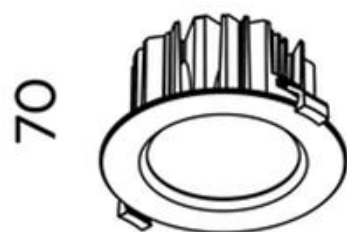

Product Code-	IFL-APEX0145.TW30.W-FP035001
Wattage-	15W
Voltage	240v AC
Colour Temperature (k)-	3000K
Beam Angle-	60°
Optional Degree	15°/40°
Lumen output-	1213
Lamp Base-	COB
CRI-	92+
Ip Rating-	IP65
Dimmable	Yes
Mounting Type-	Recess Mount
Material-	Aluminium
Colour-	White
Warranty-	5 Years Replacement