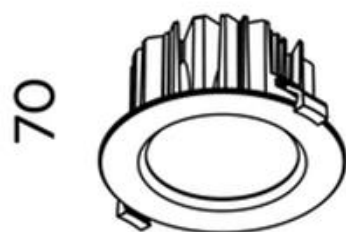

Ø 145 (⌀ 125)

Apex 145mm Downlight COB 15w 2700k

Product Code-	IFL-APEX0145.TW27.W-FP035001
Wattage-	15W
Voltage	240v AC
Colour Temperature (k)-	2700K
Beam Angle-	60°
Optional Degree	15°/40°
Lumen output-	1167
Lamp Base-	COB
CRI-	92+
Ip Rating-	IP65
Dimmable	Yes
Mounting Type-	Recess Mount
Material-	Aluminium
Colour-	White
Warranty-	5 Years Replacement

Apex 145mm Downlight COB 15w 3000k

Product Code-	IFL-APEX0145.TW30.W-FP035001
Wattage-	15W
Voltage	240v AC
Colour Temperature (k)-	3000K
Beam Angle-	60°
Optional Degree	15°/40°
Lumen output-	1213
Lamp Base-	COB
CRI-	92+
Ip Rating-	IP65
Dimmable	Yes
Mounting Type-	Recess Mount
Material-	Aluminium
Colour-	White
Warranty-	5 Years Replacement

Ø 145 (⌀ 125)

Apex 145mm Downlight COB 15w 4000k

Product Code-	IFL-APEX0145.TW40.W-FP035001
Wattage-	15W
Voltage	240v AC
Colour Temperature (k)-	4000K
Beam Angle-	60°
Optional Degree	15°/40°
Lumen output-	1232
Lamp Base-	COB
CRI-	92+
Ip Rating-	IP65
Dimmable	Yes
Mounting Type-	Recess Mount
Material-	Aluminium
Colour-	White
Warranty-	5 Years Replacement

Ø 145 (⌀ 125)