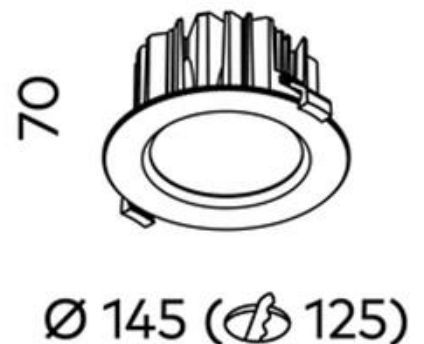

70

Ø 145 (⌀ 125)

Apex 145mm Downlight COB 15w 4000k

Product Code-	IFL-APEX0145.TB40.W-FP035001
Wattage-	15W
Voltage	240v AC
Colour Temperature (k)-	4000K
Beam Angle-	60°
Optional Degree	15°/40°
Lumen output-	1232
Lamp Base-	COB
CRI-	92+
Ip Rating-	IP65
Dimmable	Yes
Mounting Type-	Recess Mount
Material-	Aluminium
Colour-	Black
Warranty-	5 Years Replacement

Ø 145 (⌀ 125)

Apex 145mm Downlight COB 15w 2700k

Product Code-	IFL-APEX0145.TW27.W-FP035001
Wattage-	15W
Voltage	240v AC
Colour Temperature (k)-	2700K
Beam Angle-	60°
Optional Degree	15°/40°
Lumen output-	1167
Lamp Base-	COB
CRI-	92+
Ip Rating-	IP65
Dimmable	Yes
Mounting Type-	Recess Mount
Material-	Aluminium
Colour-	White
Warranty-	5 Years Replacement

Ø 145 (⌀ 125)

Apex 145mm Downlight COB 15w 4000k

Product Code-	IFL-APEX0145.TW40.W-FP035001
Wattage-	15W
Voltage	240v AC
Colour Temperature (k)-	4000K
Beam Angle-	60°
Optional Degree	15°/40°
Lumen output-	1232
Lamp Base-	COB
CRI-	92+
Ip Rating-	IP65
Dimmable	Yes
Mounting Type-	Recess Mount
Material-	Aluminium
Colour-	White
Warranty-	5 Years Replacement

Ø 145 (⌀ 125)