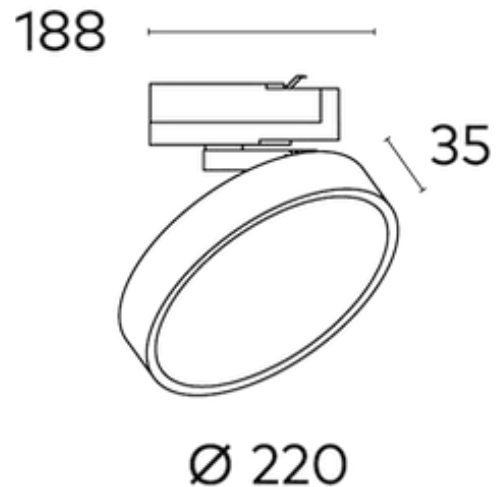

Akira 220mm 3C Tracklight COB 20w

Product Code-	IFL-AKTR3020.TB30.F
Wattage-	20W
Voltage	240v AC
Colour Temperature (k)-	3000K
Beam Angle-	110°
Optional Degree	N/A
Lumen output-	1536
Lamp Base-	COB
CRI-	90+
Ip Rating-	IP20
Dimmable	YES
Mounting Type-	Track Mount
Material-	Aluminium
Colour-	Black
Warranty-	5 Years Replacement

Akira 220mm 3C Tracklight COB 20w

Product Code-	IFL-AKTR3020.TB40.F
Wattage-	20W
Voltage	240v AC
Colour Temperature (k)-	4000K
Beam Angle-	110°
Optional Degree	N/A
Lumen output-	1559
Lamp Base-	COB
CRI-	90+
Ip Rating-	IP20
Dimmable	YES
Mounting Type-	Track Mount
Material-	Aluminium
Colour-	Black
Warranty-	5 Years Replacement

Akira 220mm 3C Tracklight COB 20w

Product Code-	IFL-AKTR3020.TW30.F
Wattage-	20W
Voltage	240v AC
Colour Temperature (k)-	3000K
Beam Angle-	110°
Optional Degree	N/A
Lumen output-	1536
Lamp Base-	COB
CRI-	90+
Ip Rating-	IP20
Dimmable	YES
Mounting Type-	Track Mount
Material-	Aluminium
Colour-	White
Warranty-	5 Years Replacement

Akira 220mm 3C Tracklight COB 20w

Product Code-	IFL-AKTR3020.TW40.F
Wattage-	20W
Voltage	240v AC
Colour Temperature (k)-	4000K
Beam Angle-	110°
Optional Degree	N/A
Lumen output-	1559
Lamp Base-	COB
CRI-	90+
Ip Rating-	IP20
Dimmable	YES
Mounting Type-	Track Mount
Material-	Aluminium
Colour-	White
Warranty-	5 Years Replacement