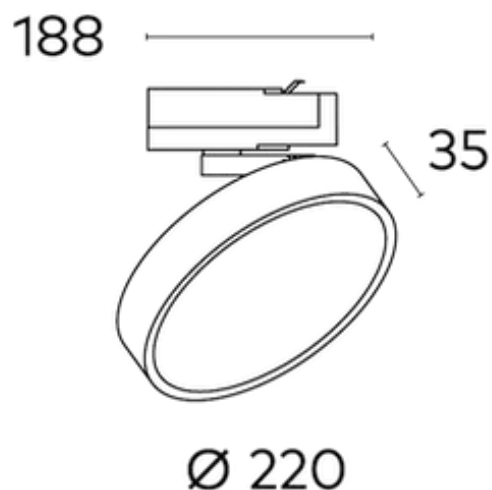

Akira 220mm 3C Tracklight COB 20w

Product Code-	IFL-AKTR3020.TB30.F
Wattage-	20W
Voltage	240v AC
Colour Temperature (k)-	3000K
Beam Angle-	110°
Optional Degree	N/A
Lumen output-	1536
Lamp Base-	COB
CRI-	90+
Ip Rating-	IP20
Dimmable	YES
Mounting Type-	Track Mount
Material-	Aluminium
Colour-	Black
Warranty-	5 Years Replacement

Akira 220mm 3C Tracklight COB 20w

Product Code-	IFL-AKTR3020.TB40.F
Wattage-	20W
Voltage	240v AC
Colour Temperature (k)-	4000K
Beam Angle-	110°
Optional Degree	N/A
Lumen output-	1559
Lamp Base-	COB
CRI-	90+
Ip Rating-	IP20
Dimmable	YES
Mounting Type-	Track Mount
Material-	Aluminium
Colour-	Black
Warranty-	5 Years Replacement

Akira 220mm 3C Tracklight COB 20w

Product Code-	IFL-AKTR3020.TW30.F
Wattage-	20W
Voltage	240v AC
Colour Temperature (k)-	3000K
Beam Angle-	110°
Optional Degree	N/A
Lumen output-	1536
Lamp Base-	COB
CRI-	90+
Ip Rating-	IP20
Dimmable	YES
Mounting Type-	Track Mount
Material-	Aluminium
Colour-	White
Warranty-	5 Years Replacement

Akira 220mm 3C Tracklight COB 20w

Product Code-	IFL-AKTR3020.TW40.F
Wattage-	20W
Voltage	240v AC
Colour Temperature (k)-	4000K
Beam Angle-	110°
Optional Degree	N/A
Lumen output-	1559
Lamp Base-	COB
CRI-	90+
Ip Rating-	IP20
Dimmable	YES
Mounting Type-	Track Mount
Material-	Aluminium
Colour-	White
Warranty-	5 Years Replacement