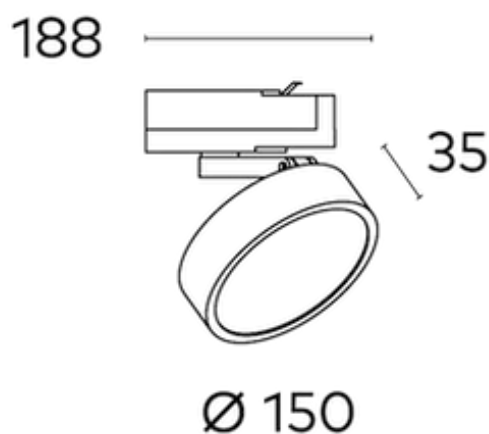

Akira 150mm 3C Tracklight COB 15w

Product Code-	IFL-AKTR3015.TB30.F
Wattage-	15W
Voltage	240v AC
Colour Temperature (k)-	3000K
Beam Angle-	110°
Optional Degree	N/A
Lumen output-	1071
Lamp Base-	COB
CRI-	90+
Ip Rating-	IP20
Dimmable	YES
Mounting Type-	Track Mount
Material-	Aluminium
Colour-	Black
Warranty-	5 Years Replacement

Akira 150mm 3C Tracklight COB 15w

Product Code-	IFL-AKTR3015.TB40.F
Wattage-	15W
Voltage	240v AC
Colour Temperature (k)-	4000K
Beam Angle-	110°
Optional Degree	N/A
Lumen output-	1177
Lamp Base-	COB
CRI-	90+
Ip Rating-	IP20
Dimmable	YES
Mounting Type-	Track Mount
Material-	Aluminium
Colour-	Black
Warranty-	5 Years Replacement

Akira 150mm 3C Tracklight COB 15w

Product Code-	IFL-AKTR3015.TW30.F
Wattage-	15W
Voltage	240v AC
Colour Temperature (k)-	3000K
Beam Angle-	110°
Optional Degree	N/A
Lumen output-	1071
Lamp Base-	COB
CRI-	90+
Ip Rating-	IP20
Dimmable	YES
Mounting Type-	Track Mount
Material-	Aluminium
Colour-	White
Warranty-	5 Years Replacement

Akira 150mm 3C Tracklight COB 15w

Product Code-	IFL-AKTR3015.TW40.F
Wattage-	15W
Voltage	240v AC
Colour Temperature (k)-	4000K
Beam Angle-	110°
Optional Degree	N/A
Lumen output-	1177
Lamp Base-	COB
CRI-	90+
Ip Rating-	IP20
Dimmable	YES
Mounting Type-	Track Mount
Material-	Aluminium
Colour-	White
Warranty-	5 Years Replacement