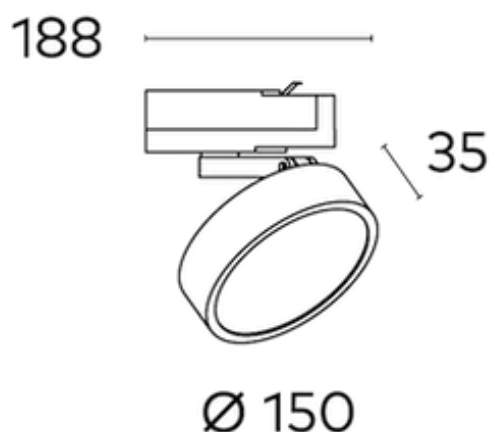

Akira 150mm 3C Tracklight COB 15w

Product Code-	IFL-AKTR3015.TB30.F
Wattage-	15W
Voltage	240v AC
Colour Temperature (k)-	3000K
Beam Angle-	110°
Optional Degree	N/A
Lumen output-	1071
Lamp Base-	COB
CRI-	90+
Ip Rating-	IP20
Dimmable	YES
Mounting Type-	Track Mount
Material-	Aluminium
Colour-	Black
Warranty-	5 Years Replacement

Akira 150mm 3C Tracklight COB 15w

Product Code-	IFL-AKTR3015.TB40.F
Wattage-	15W
Voltage	240v AC
Colour Temperature (k)-	4000K
Beam Angle-	110°
Optional Degree	N/A
Lumen output-	1177
Lamp Base-	COB
CRI-	90+
Ip Rating-	IP20
Dimmable	YES
Mounting Type-	Track Mount
Material-	Aluminium
Colour-	Black
Warranty-	5 Years Replacement

Akira 150mm 3C Tracklight COB 15w

Product Code-	IFL-AKTR3015.TW30.F
Wattage-	15W
Voltage	240v AC
Colour Temperature (k)-	3000K
Beam Angle-	110°
Optional Degree	N/A
Lumen output-	1071
Lamp Base-	COB
CRI-	90+
Ip Rating-	IP20
Dimmable	YES
Mounting Type-	Track Mount
Material-	Aluminium
Colour-	White
Warranty-	5 Years Replacement

Akira 150mm 3C Tracklight COB 15w

Product Code-	IFL-AKTR3015.TW40.F
Wattage-	15W
Voltage	240v AC
Colour Temperature (k)-	4000K
Beam Angle-	110°
Optional Degree	N/A
Lumen output-	1177
Lamp Base-	COB
CRI-	90+
Ip Rating-	IP20
Dimmable	YES
Mounting Type-	Track Mount
Material-	Aluminium
Colour-	White
Warranty-	5 Years Replacement