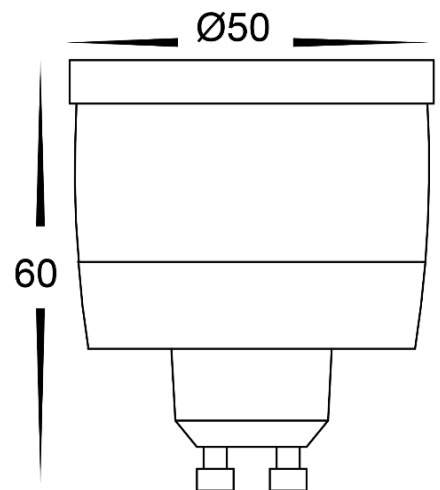

Colour 9in1 Dimmable LED Globe GU10 3-7w

Product Code-	IFL-9506D
Wattage-	3-7w
Voltage	240v AC
Colour Temperature (k)-	3000K, 4000K, 5500K
Beam Angle-	60°
Lumen output-	240-630
Lamp Base-	GU10
CRI-	80+
Ip Rating-	IP20
Dimmable	Yes
Mounting Type-	N/A
Material-	Aluminium + PC
Colour-	Silver + White
Warranty-	3 Years Replacement

Red 240V LED Globe GU10 5w

Product Code-	IFL-9506R
Wattage-	5w
Voltage	240v AC
Colour Temperature (k)-	Red
Beam Angle-	60°
Lumen output-	N/A
Lamp Base-	GU10
CRI-	80+
Ip Rating-	IP20
Dimmable	Yes
Mounting Type-	N/A
Material-	Aluminium + PC
Colour-	Silver
Warranty-	3 Years Replacement

Green 240V LED Globe GU10 5w

Product Code-	IFL-9506G
Wattage-	5w
Voltage	240v AC
Colour Temperature (k)-	Green
Beam Angle-	60°
Lumen output-	N/A
Lamp Base-	GU10
CRI-	80+
Ip Rating-	IP20
Dimmable	Yes
Mounting Type-	N/A
Material-	Aluminium + PC
Colour-	Silver
Warranty-	3 Years Replacement

Blue 240V GU10 LED Globe GU10 5w

Product Code-	IFL-9506B
Wattage-	5w
Voltage	240v AC
Colour Temperature (k)-	Blue
Beam Angle-	60°
Lumen output-	N/A
Lamp Base-	GU10
CRI-	80+
Ip Rating-	IP20
Dimmable	Yes
Mounting Type-	N/A
Material-	Aluminium + PC
Colour-	Silver
Warranty-	3 Years Replacement