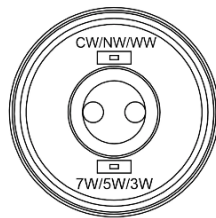

Colour 9in1 Dimmable LED Globe GU10 3-7w

Product Code-	IFL-9506D
Wattage-	3-7w
Voltage	240v AC
Colour Temperature (k)-	3000K, 4000K, 5500K
Beam Angle-	60°
Lumen output-	240-630
Lamp Base-	GU10
CRI-	80+
Ip Rating-	IP20
Dimmable	Yes
Mounting Type-	N/A
Material-	Aluminium + PC
Colour-	Silver + White
Warranty-	3 Years Replacement

Red 240V LED Globe GU10 5w

Product Code-	IFL-9506R
Wattage-	5w
Voltage	240v AC
Colour Temperature (k)-	Red
Beam Angle-	60°
Lumen output-	N/A
Lamp Base-	GU10
CRI-	80+
Ip Rating-	IP20
Dimmable	Yes
Mounting Type-	N/A
Material-	Aluminium + PC
Colour-	Silver
Warranty-	3 Years Replacement

Green 240V LED Globe GU10 5w

Product Code-	IFL-9506G
Wattage-	5w
Voltage	240v AC
Colour Temperature (k)-	Green
Beam Angle-	60°
Lumen output-	N/A
Lamp Base-	GU10
CRI-	80+
Ip Rating-	IP20
Dimmable	Yes
Mounting Type-	N/A
Material-	Aluminium + PC
Colour-	Silver
Warranty-	3 Years Replacement

Blue 240V GU10 LED Globe GU10 5w

Product Code-	IFL-9506B
Wattage-	5w
Voltage	240v AC
Colour Temperature (k)-	Blue
Beam Angle-	60°
Lumen output-	N/A
Lamp Base-	GU10
CRI-	80+
Ip Rating-	IP20
Dimmable	Yes
Mounting Type-	N/A
Material-	Aluminium + PC
Colour-	Silver
Warranty-	3 Years Replacement