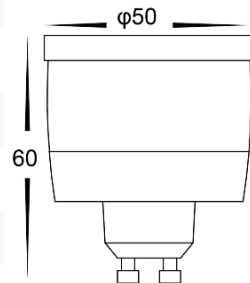

Colour 9in1 Dimmable LED Globe GU10 3-7w

Product Code-	IFL-9506D
Wattage-	3-7w
Voltage	240v AC
Colour Temperature (k)-	3000K, 4000K, 5500K
Beam Angle-	60°
Lumen output-	240-630
Lamp Base-	GU10
CRI-	80+
Ip Rating-	IP20
Dimmable	Yes
Mounting Type-	N/A
Material-	Aluminium + PC
Colour-	Silver + White
Warranty-	3 Years Replacement

Red 240V LED Globe GU10 5w

Product Code-	IFL-9506R
Wattage-	5w
Voltage	240v AC
Colour Temperature (k)-	Red
Beam Angle-	60°
Lumen output-	N/A
Lamp Base-	GU10
CRI-	80+
Ip Rating-	IP20
Dimmable	Yes
Mounting Type-	N/A
Material-	Aluminium + PC
Colour-	Silver
Warranty-	3 Years Replacement

Green 240V LED Globe GU10 5w

Product Code-	IFL-9506G
Wattage-	5w
Voltage	240v AC
Colour Temperature (k)-	Green
Beam Angle-	60°
Lumen output-	N/A
Lamp Base-	GU10
CRI-	80+
Ip Rating-	IP20
Dimmable	Yes
Mounting Type-	N/A
Material-	Aluminium + PC
Colour-	Silver
Warranty-	3 Years Replacement

Blue 240V GU10 LED Globe GU10 5w

Product Code-	IFL-9506B
Wattage-	5w
Voltage	240v AC
Colour Temperature (k)-	Blue
Beam Angle-	60°
Lumen output-	N/A
Lamp Base-	GU10
CRI-	80+
Ip Rating-	IP20
Dimmable	Yes
Mounting Type-	N/A
Material-	Aluminium + PC
Colour-	Silver
Warranty-	3 Years Replacement