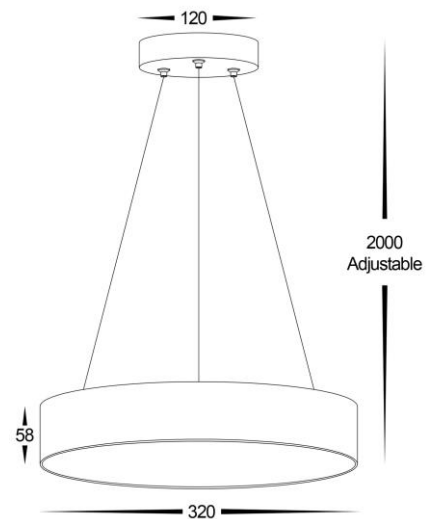

## Nella 320mm Black Round Pendant Built in LED 30w

<b>Product Code-</b>	<b>IFL-5893T-BLK-PDT</b>
Wattage-	30w
Voltage	240v AC
Colour Temperature (k)-	3000K, 4000K, 5000K
Beam Angle-	120°
Lumen output-	2055-2210
Lamp Base-	Built in LED
CRI-	80+
Ip Rating-	IP54
Dimmable	Yes
Mounting Type-	Ceiling
Material-	Aluminium
Colour-	Black
Warranty-	3 Years Replacement

## Nella 320mm White Round Pendant Built in LED 30w

<b>Product Code-</b>	<b>IFL-5893T-WHT-PDT</b>
Wattage-	30w
Voltage	240v AC
Colour Temperature (k)-	3000K, 4000K, 5000K
Beam Angle-	120°
Lumen output-	2055-2210
Lamp Base-	Built in LED
CRI-	80+
Ip Rating-	IP54
Dimmable	Yes
Mounting Type-	Ceiling
Material-	Aluminium
Colour-	White
Warranty-	3 Years Replacement