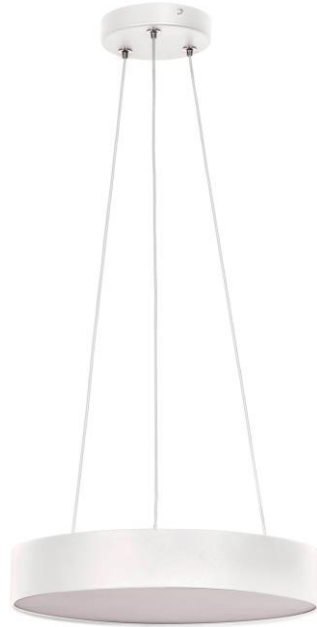

## Nella 320mm Black Round Pendant Built in LED 30w

<b>Product Code-</b>	<b>IFL-5893T-BLK-PDT</b>
Wattage-	30w
Voltage	240v AC
Colour Temperature (k)-	3000K, 4000K, 5000K
Beam Angle-	120°
Lumen output-	2055-2210
Lamp Base-	Built in LED
CRI-	80+
Ip Rating-	IP54
Dimmable	Yes
Mounting Type-	Ceiling
Material-	Aluminium
Colour-	Black
Warranty-	3 Years Replacement

## Nella 320mm White Round Pendant Built in LED 30w

<b>Product Code-</b>	<b>IFL-5893T-WHT-PDT</b>
Wattage-	30w
Voltage	240v AC
Colour Temperature (k)-	3000K, 4000K, 5000K
Beam Angle-	120°
Lumen output-	2055-2210
Lamp Base-	Built in LED
CRI-	80+
Ip Rating-	IP54
Dimmable	Yes
Mounting Type-	Ceiling
Material-	Aluminium
Colour-	White
Warranty-	3 Years Replacement