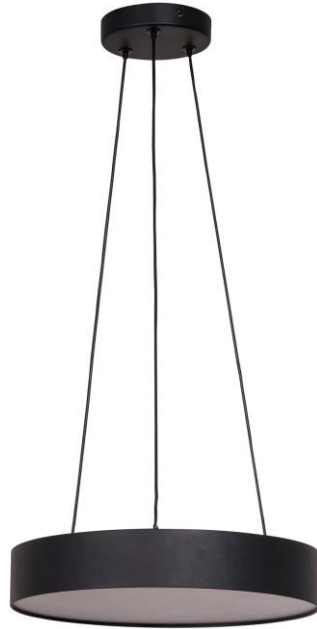

## Nella 320mm Black Round Pendant Built in LED 30w

<b>Product Code-</b>	<b>IFL-5893T-BLK-PDT</b>
Wattage-	30w
Voltage	240v AC
Colour Temperature (k)-	3000K, 4000K, 5000K
Beam Angle-	120°
Lumen output-	2055-2210
Lamp Base-	Built in LED
CRI-	80+
Ip Rating-	IP54
Dimmable	Yes
Mounting Type-	Ceiling
Material-	Aluminium
Colour-	Black
Warranty-	3 Years Replacement

## Nella 320mm White Round Pendant Built in LED 30w

<b>Product Code-</b>	<b>IFL-5893T-WHT-PDT</b>
Wattage-	30w
Voltage	240v AC
Colour Temperature (k)-	3000K, 4000K, 5000K
Beam Angle-	120°
Lumen output-	2055-2210
Lamp Base-	Built in LED
CRI-	80+
Ip Rating-	IP54
Dimmable	Yes
Mounting Type-	Ceiling
Material-	Aluminium
Colour-	White
Warranty-	3 Years Replacement