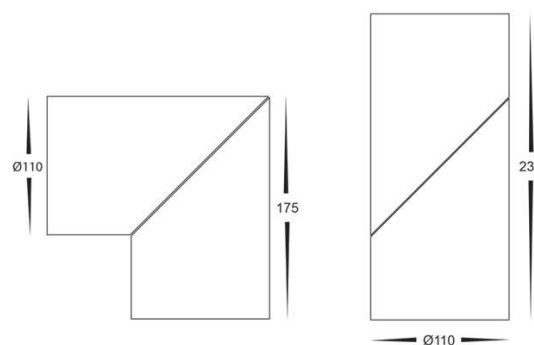

## Nella Black Surface Mounted Rotatable Downlight LED 24w

<b>Product Code-</b>	<b>IFL-5825T-BLK</b>
<b>Wattage-</b>	<b>24w</b>
<b>Voltage</b>	<b>240v AC</b>
<b>Colour Temperature (k)-</b>	<b>3000K, 4000K, 5000K</b>
<b>Beam Angle-</b>	<b>60°</b>
<b>Lumen output-</b>	<b>2100-2320</b>
<b>Lamp Base-</b>	<b>Built in LED</b>
<b>CRI-</b>	<b>80+</b>
<b>Ip Rating-</b>	<b>IP54</b>
<b>Dimmable</b>	<b>Yes</b>
<b>Mounting Type-</b>	<b>Ceiling</b>
<b>Material-</b>	<b>Aluminium</b>
<b>Colour-</b>	<b>Black</b>
<b>Warranty-</b>	<b>3 Years Replacement</b>

## Nella White Surface Mounted Rotatable Downlight LED 24w

<b>Product Code-</b>	<b>IFL-5825T-WHT</b>
Wattage-	24w
Voltage	240v AC
Colour Temperature (k)-	3000K, 4000K, 5000K
Beam Angle-	60°
Lumen output-	2100-2320
Lamp Base-	Built in LED
CRI-	80+
Ip Rating-	IP54
Dimmable	Yes
Mounting Type-	Ceiling
Material-	Aluminium
Colour-	White
Warranty-	3 Years Replacement