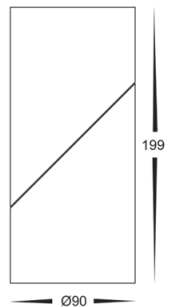

Nella Black Surface Mounted Rotatable Downlight LED 18w

Product Code-	IFL-5824T-BLK
Wattage-	18w
Voltage	240v AC
Colour Temperature (k)-	3000K, 4000K, 5000K
Beam Angle-	60°
Lumen output-	1415-1600
Lamp Base-	Built in LED
CRI-	80+
Ip Rating-	IP54
Dimmable	Yes
Mounting Type-	Ceiling
Material-	Aluminium
Colour-	Black
Warranty-	3 Years Replacement

Nella White Surface Mounted Rotatable Downlight LED 18w

Product Code-	IFL-5824T-WHT
Wattage-	18w
Voltage	240v AC
Colour Temperature (k)-	3000K, 4000K, 5000K
Beam Angle-	60°
Lumen output-	1415-1600
Lamp Base-	Built in LED
CRI-	80+
Ip Rating-	IP54
Dimmable	Yes
Mounting Type-	Ceiling
Material-	Aluminium
Colour-	White
Warranty-	3 Years Replacement