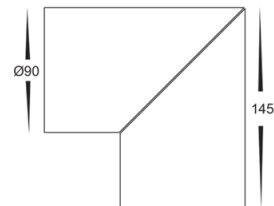

Nella Black Surface Mounted Rotatable Downlight LED 18w

Product Code-	IFL-5824T-BLK
Wattage-	18w
Voltage	240v AC
Colour Temperature (k)-	3000K, 4000K, 5000K
Beam Angle-	60°
Lumen output-	1415-1600
Lamp Base-	Built in LED
CRI-	80+
Ip Rating-	IP54
Dimmable	Yes
Mounting Type-	Ceiling
Material-	Aluminium
Colour-	Black
Warranty-	3 Years Replacement

Nella White Surface Mounted Rotatable Downlight LED 18w

Product Code-	IFL-5824T-WHT
Wattage-	18w
Voltage	240v AC
Colour Temperature (k)-	3000K, 4000K, 5000K
Beam Angle-	60°
Lumen output-	1415-1600
Lamp Base-	Built in LED
CRI-	80+
Ip Rating-	IP54
Dimmable	Yes
Mounting Type-	Ceiling
Material-	Aluminium
Colour-	White
Warranty-	3 Years Replacement