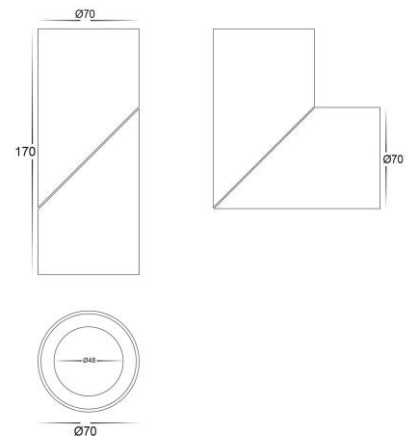

Nella Black Surface Mounted Rotatable Downlight Built in LED 12w

Product Code-	IFL-5823T-BLK
Wattage-	12w
Voltage	240v AC
Colour Temperature (k)-	3000K, 4000K, 5000K
Beam Angle-	36°
Lumen output-	790-885
Lamp Base-	Built in LED
CRI-	80+
Ip Rating-	IP54
Dimmable	Yes
Mounting Type-	Ceiling
Material-	Aluminium
Colour-	Black
Warranty-	3 Years Replacement

Nella White Surface Mounted Rotatable Downlight Built in LED 12w

Product Code-	IFL-5823T-WHT
Wattage-	12w
Voltage	240v AC
Colour Temperature (k)-	3000K, 4000K, 5000K
Beam Angle-	36°
Lumen output-	790-885
Lamp Base-	Built in LED
CRI-	80+
Ip Rating-	IP54
Dimmable	Yes
Mounting Type-	Ceiling
Material-	Aluminium
Colour-	White
Warranty-	3 Years Replacement