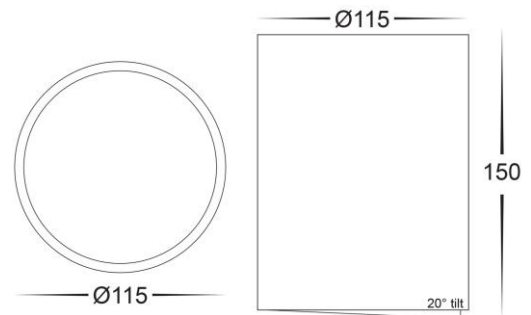

## NELLA Black Adj. Surface Mounted Downlight Built in LED 18w

<b>Product Code-</b>	<b>IFL-5815T-BLK</b>
Wattage-	18w
Voltage	240v AC
Colour Temperature (k)-	3000K, 4000K, 5000K
Beam Angle-	60°
Lumen output-	1100-1120
Lamp Base-	Built in LED
CRI-	80+
Ip Rating-	IP40
Dimmable	Yes
Mounting Type-	Ceiling
Material-	Aluminium
Colour-	Black
Warranty-	3 Years Replacement

## NELLA White Adj. Surface Mounted Downlight Built in LED 18w

<b>Product Code-</b>	<b>IFL-5815T-WHT</b>
Wattage-	18w
Voltage	240v AC
Colour Temperature (k)-	3000K, 4000K, 5000K
Beam Angle-	60°
Lumen output-	1100-1120
Lamp Base-	Built in LED
CRI-	80+
Ip Rating-	IP40
Dimmable	Yes
Mounting Type-	Ceiling
Material-	Aluminium
Colour-	White
Warranty-	3 Years Replacement