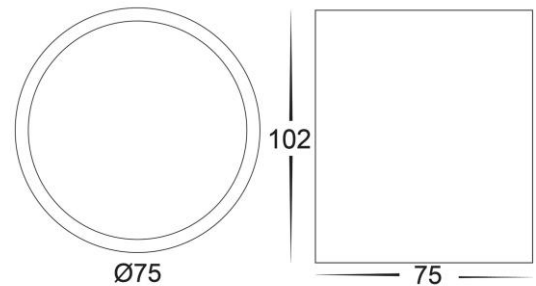

Nella Black Adj. Surface Mounted Downlight Built in LED 7w

Product Code-	IFL-5812T-BLK
Wattage-	7w
Voltage	240v AC
Colour Temperature (k)-	3000K, 4000K, 5000K
Beam Angle-	60°
Lumen output-	600-640
Lamp Base-	Built in LED
CRI-	80+
Ip Rating-	IP40
Dimmable	Yes
Mounting Type-	Ceiling
Material-	Aluminium
Colour-	Black
Warranty-	3 Years Replacement

Nella White Adj. Surface Mounted Downlight Built in LED 7w

Product Code-	IFL-5812T-WHT
Wattage-	7w
Voltage	240v AC
Colour Temperature (k)-	3000K, 4000K, 5000K
Beam Angle-	60°
Lumen output-	600-640
Lamp Base-	Built in LED
CRI-	80+
Ip Rating-	IP40
Dimmable	Yes
Mounting Type-	Ceiling
Material-	Aluminium
Colour-	White
Warranty-	3 Years Replacement