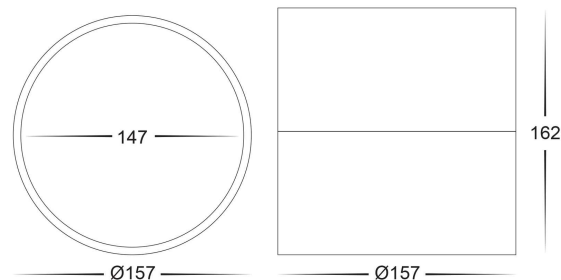

Nella Black Surface Mounted Downlight Built in LED 18w

Product Code-	IFL-5805T-BLK
Wattage-	18w
Voltage	240v AC
Colour Temperature (k)-	3000K, 4000K, 5500K
Beam Angle-	120°
Lumen output-	1380-1430
Lamp Base-	Built in LED
CRI-	80+
Ip Rating-	IP54
Dimmable	Yes
Mounting Type-	Ceiling
Material-	Aluminium
Colour-	Black
Warranty-	3 Years Replacement

Nella White Surface Mounted Downlight Built in LED 18w

Product Code-	IFL-5805T-WHT
Wattage-	18w
Voltage	240v AC
Colour Temperature (k)-	3000K, 4000K, 5500K
Beam Angle-	120°
Lumen output-	1380-1430
Lamp Base-	Built in LED
CRI-	80+
Ip Rating-	IP54
Dimmable	Yes
Mounting Type-	Ceiling
Material-	Aluminium
Colour-	White
Warranty-	3 Years Replacement

Nella Black Surface Mounted Downlight with Ext. Built in LED 18w

Product Code-	IFL-5805T-BLK-EXT
Wattage-	18w
Voltage	240v AC
Colour Temperature (k)-	3000K, 4000K, 5500K
Beam Angle-	120°
Lumen output-	1380-1430
Lamp Base-	Built in LED
CRI-	80+
Ip Rating-	IP54
Dimmable	Yes
Mounting Type-	Ceiling
Material-	Aluminium
Colour-	Black
Warranty-	3 Years Replacement

Nella White Surface Mounted Downlight with Ext. Built in LED 18w

Product Code-	IFL-5805T-WHT-EXT
Wattage-	18w
Voltage	240v AC
Colour Temperature (k)-	3000K, 4000K, 5500K
Beam Angle-	120°
Lumen output-	1380-1430
Lamp Base-	Built in LED
CRI-	80+
Ip Rating-	IP54
Dimmable	Yes
Mounting Type-	Ceiling
Material-	Aluminium
Colour-	White
Warranty-	3 Years Replacement