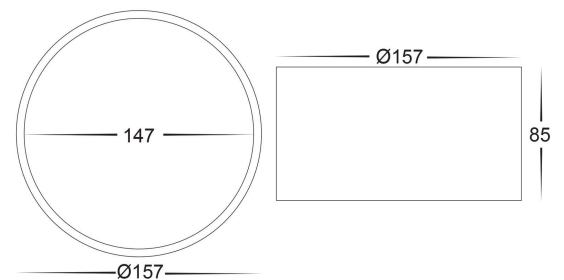

Nella Black Surface Mounted Downlight Built in LED 18w

Product Code-	IFL-5805T-BLK
Wattage-	18w
Voltage	240v AC
Colour Temperature (k)-	3000K, 4000K, 5500K
Beam Angle-	120°
Lumen output-	1380-1430
Lamp Base-	Built in LED
CRI-	80+
Ip Rating-	IP54
Dimmable	Yes
Mounting Type-	Ceiling
Material-	Aluminium
Colour-	Black
Warranty-	3 Years Replacement

Nella White Surface Mounted Downlight Built in LED 18w

Product Code-	IFL-5805T-WHT
Wattage-	18w
Voltage	240v AC
Colour Temperature (k)-	3000K, 4000K, 5500K
Beam Angle-	120°
Lumen output-	1380-1430
Lamp Base-	Built in LED
CRI-	80+
Ip Rating-	IP54
Dimmable	Yes
Mounting Type-	Ceiling
Material-	Aluminium
Colour-	White
Warranty-	3 Years Replacement

Nella Black Surface Mounted Downlight with Ext. Built in LED 18w

Product Code-	IFL-5805T-BLK-EXT
Wattage-	18w
Voltage	240v AC
Colour Temperature (k)-	3000K, 4000K, 5500K
Beam Angle-	120°
Lumen output-	1380-1430
Lamp Base-	Built in LED
CRI-	80+
Ip Rating-	IP54
Dimmable	Yes
Mounting Type-	Ceiling
Material-	Aluminium
Colour-	Black
Warranty-	3 Years Replacement

Nella White Surface Mounted Downlight with Ext. Built in LED 18w

Product Code-	IFL-5805T-WHT-EXT
Wattage-	18w
Voltage	240v AC
Colour Temperature (k)-	3000K, 4000K, 5500K
Beam Angle-	120°
Lumen output-	1380-1430
Lamp Base-	Built in LED
CRI-	80+
Ip Rating-	IP54
Dimmable	Yes
Mounting Type-	Ceiling
Material-	Aluminium
Colour-	White
Warranty-	3 Years Replacement