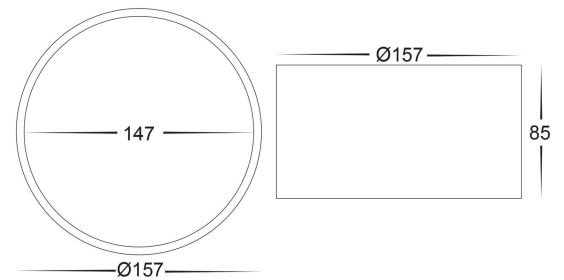

Nella Black Surface Mounted Downlight Built in LED 18w

Product Code-	IFL-5805T-BLK
Wattage-	18w
Voltage	240v AC
Colour Temperature (k)-	3000K, 4000K, 5500K
Beam Angle-	120°
Lumen output-	1380-1430
Lamp Base-	Built in LED
CRI-	80+
Ip Rating-	IP54
Dimmable	Yes
Mounting Type-	Ceiling
Material-	Aluminium
Colour-	Black
Warranty-	3 Years Replacement

Nella White Surface Mounted Downlight Built in LED 18w

Product Code-	IFL-5805T-WHT
Wattage-	18w
Voltage	240v AC
Colour Temperature (k)-	3000K, 4000K, 5500K
Beam Angle-	120°
Lumen output-	1380-1430
Lamp Base-	Built in LED
CRI-	80+
Ip Rating-	IP54
Dimmable	Yes
Mounting Type-	Ceiling
Material-	Aluminium
Colour-	White
Warranty-	3 Years Replacement

Nella Black Surface Mounted Downlight with Ext. Built in LED 18w

Product Code-	IFL-5805T-BLK-EXT
Wattage-	18w
Voltage	240v AC
Colour Temperature (k)-	3000K, 4000K, 5500K
Beam Angle-	120°
Lumen output-	1380-1430
Lamp Base-	Built in LED
CRI-	80+
Ip Rating-	IP54
Dimmable	Yes
Mounting Type-	Ceiling
Material-	Aluminium
Colour-	Black
Warranty-	3 Years Replacement

Nella White Surface Mounted Downlight with Ext. Built in LED 18w

Product Code-	IFL-5805T-WHT-EXT
Wattage-	18w
Voltage	240v AC
Colour Temperature (k)-	3000K, 4000K, 5500K
Beam Angle-	120°
Lumen output-	1380-1430
Lamp Base-	Built in LED
CRI-	80+
Ip Rating-	IP54
Dimmable	Yes
Mounting Type-	Ceiling
Material-	Aluminium
Colour-	White
Warranty-	3 Years Replacement