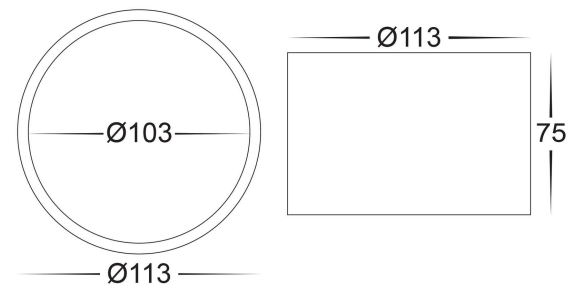

Nella Black Surface Mounted Downlight Built in LED 12w

| | |
|-------------------------|----------------------|
| Product Code- | IFL-5803T-BLK |
| Wattage- | 12w |
| Voltage | 240v AC |
| Colour Temperature (k)- | 3000K, 4000K, 5500K |
| Beam Angle- | 120° |
| Lumen output- | 995-1125 |
| Lamp Base- | Built in LED |
| CRI- | 80+ |
| Ip Rating- | IP54 |
| Dimmable | Yes |
| Mounting Type- | Ceiling |
| Material- | Aluminium |
| Colour- | Black |
| Warranty- | 3 Years Replacement |

Nella White Surface Mounted Downlight Built in LED 12w

| | |
|-------------------------|----------------------|
| Product Code- | IFL-5803T-WHT |
| Wattage- | 12w |
| Voltage | 240v AC |
| Colour Temperature (k)- | 3000K, 4000K, 5500K |
| Beam Angle- | 120° |
| Lumen output- | 995-1125 |
| Lamp Base- | Built in LED |
| CRI- | 80+ |
| Ip Rating- | IP54 |
| Dimmable | Yes |
| Mounting Type- | Ceiling |
| Material- | Aluminium |
| Colour- | White |
| Warranty- | 3 Years Replacement |

Nella Black Surface Mounted Downlight Built in LED 12w

| | |
|-------------------------|--------------------------|
| Product Code- | IFL-5803T-BLK-EXT |
| Wattage- | 12w |
| Voltage | 240v AC |
| Colour Temperature (k)- | 3000K, 4000K, 5500K |
| Beam Angle- | 120° |
| Lumen output- | 995-1125 |
| Lamp Base- | Built in LED |
| CRI- | 80+ |
| Ip Rating- | IP54 |
| Dimmable | Yes |
| Mounting Type- | Ceiling |
| Material- | Aluminium |
| Colour- | Black |
| Warranty- | 3 Years Replacement |

Nella White Surface Mounted Downlight Built in LED 12w

| | |
|-------------------------|--------------------------|
| Product Code- | IFL-5803T-WHT-EXT |
| Wattage- | 12w |
| Voltage | 240v AC |
| Colour Temperature (k)- | 3000K, 4000K, 5500K |
| Beam Angle- | 120° |
| Lumen output- | 995-1125 |
| Lamp Base- | Built in LED |
| CRI- | 80+ |
| Ip Rating- | IP54 |
| Dimmable | Yes |
| Mounting Type- | Ceiling |
| Material- | Aluminium |
| Colour- | White |
| Warranty- | 3 Years Replacement |