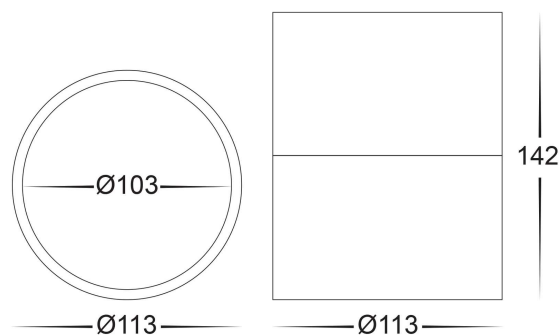

Nella Black Surface Mounted Downlight Built in LED 12w

| | |
|-------------------------|----------------------|
| Product Code- | IFL-5803T-BLK |
| Wattage- | 12w |
| Voltage | 240v AC |
| Colour Temperature (k)- | 3000K, 4000K, 5500K |
| Beam Angle- | 120° |
| Lumen output- | 995-1125 |
| Lamp Base- | Built in LED |
| CRI- | 80+ |
| Ip Rating- | IP54 |
| Dimmable | Yes |
| Mounting Type- | Ceiling |
| Material- | Aluminium |
| Colour- | Black |
| Warranty- | 3 Years Replacement |

Nella White Surface Mounted Downlight Built in LED 12w

| | |
|-------------------------|----------------------|
| Product Code- | IFL-5803T-WHT |
| Wattage- | 12w |
| Voltage | 240v AC |
| Colour Temperature (k)- | 3000K, 4000K, 5500K |
| Beam Angle- | 120° |
| Lumen output- | 995-1125 |
| Lamp Base- | Built in LED |
| CRI- | 80+ |
| Ip Rating- | IP54 |
| Dimmable | Yes |
| Mounting Type- | Ceiling |
| Material- | Aluminium |
| Colour- | White |
| Warranty- | 3 Years Replacement |

Nella Black Surface Mounted Downlight Built in LED 12w

| | |
|-------------------------|--------------------------|
| Product Code- | IFL-5803T-BLK-EXT |
| Wattage- | 12w |
| Voltage | 240v AC |
| Colour Temperature (k)- | 3000K, 4000K, 5500K |
| Beam Angle- | 120° |
| Lumen output- | 995-1125 |
| Lamp Base- | Built in LED |
| CRI- | 80+ |
| Ip Rating- | IP54 |
| Dimmable | Yes |
| Mounting Type- | Ceiling |
| Material- | Aluminium |
| Colour- | Black |
| Warranty- | 3 Years Replacement |

Nella White Surface Mounted Downlight Built in LED 12w

| | |
|-------------------------|--------------------------|
| Product Code- | IFL-5803T-WHT-EXT |
| Wattage- | 12w |
| Voltage | 240v AC |
| Colour Temperature (k)- | 3000K, 4000K, 5500K |
| Beam Angle- | 120° |
| Lumen output- | 995-1125 |
| Lamp Base- | Built in LED |
| CRI- | 80+ |
| Ip Rating- | IP54 |
| Dimmable | Yes |
| Mounting Type- | Ceiling |
| Material- | Aluminium |
| Colour- | White |
| Warranty- | 3 Years Replacement |