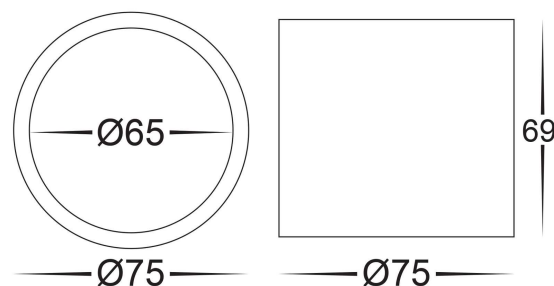

## Nella Black Surface Mounted Downlight Built in LED 7w

<b>Product Code-</b>	<b>IFL-5802T-BLK</b>
Wattage-	7w
Voltage	240v AC
Colour Temperature (k)-	3000K, 4000K, 5500K
Beam Angle-	120°
Lumen output-	525-560
Lamp Base-	Built in LED
CRI-	80+
Ip Rating-	IP54
Dimmable	Yes
Mounting Type-	Ceiling
Material-	Aluminium
Colour-	Black
Warranty-	3 Years Replacement

## Nella White Surface Mounted Downlight Built in LED 7w

<b>Product Code-</b>	<b>IFL-5802T-WHT</b>
Wattage-	7w
Voltage	240v AC
Colour Temperature (k)-	3000K, 4000K, 5500K
Beam Angle-	120°
Lumen output-	525-560
Lamp Base-	Built in LED
CRI-	80+
Ip Rating-	IP54
Dimmable	Yes
Mounting Type-	Ceiling
Material-	Aluminium
Colour-	White
Warranty-	3 Years Replacement

## Nella Black Surface Mounted Downlight with Ext. Built in LED 7w

Product Code-	IFL-5802T-BLK-EXT
Wattage-	7w
Voltage	240v AC
Colour Temperature (k)-	3000K, 4000K, 5500K
Beam Angle-	120°
Lumen output-	525-560
Lamp Base-	Built in LED
CRI-	80+
Ip Rating-	IP54
Dimmable	Yes
Mounting Type-	Ceiling
Material-	Aluminium
Colour-	Black
Warranty-	3 Years Replacement

## Nella White Surface Mounted Downlight with Ext. Built in LED 7w

<b>Product Code-</b>	<b>IFL-5802T-WHT-EXT</b>
Wattage-	7w
Voltage	240v AC
Colour Temperature (k)-	3000K, 4000K, 5500K
Beam Angle-	120°
Lumen output-	525-560
Lamp Base-	Built in LED
CRI-	80+
Ip Rating-	IP54
Dimmable	Yes
Mounting Type-	Ceiling
Material-	Aluminium
Colour-	White
Warranty-	3 Years Replacement