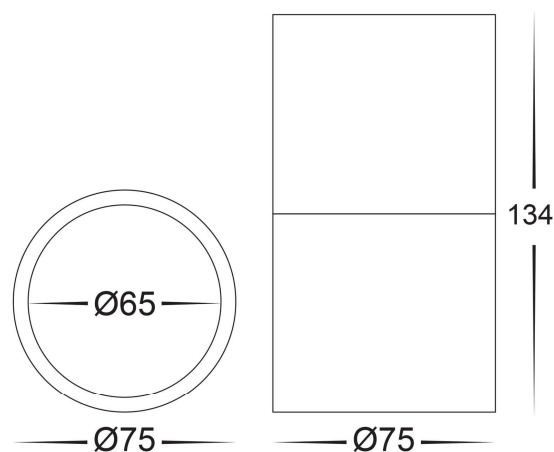

## Nella Black Surface Mounted Downlight Built in LED 7w

<b>Product Code-</b>	<b>IFL-5802T-BLK</b>
Wattage-	7w
Voltage	240v AC
Colour Temperature (k)-	3000K, 4000K, 5500K
Beam Angle-	120°
Lumen output-	525-560
Lamp Base-	Built in LED
CRI-	80+
Ip Rating-	IP54
Dimmable	Yes
Mounting Type-	Ceiling
Material-	Aluminium
Colour-	Black
Warranty-	3 Years Replacement

## Nella White Surface Mounted Downlight Built in LED 7w

<b>Product Code-</b>	<b>IFL-5802T-WHT</b>
Wattage-	7w
Voltage	240v AC
Colour Temperature (k)-	3000K, 4000K, 5500K
Beam Angle-	120°
Lumen output-	525-560
Lamp Base-	Built in LED
CRI-	80+
Ip Rating-	IP54
Dimmable	Yes
Mounting Type-	Ceiling
Material-	Aluminium
Colour-	White
Warranty-	3 Years Replacement

## Nella Black Surface Mounted Downlight with Ext. Built in LED 7w

Product Code-	IFL-5802T-BLK-EXT
Wattage-	7w
Voltage	240v AC
Colour Temperature (k)-	3000K, 4000K, 5500K
Beam Angle-	120°
Lumen output-	525-560
Lamp Base-	Built in LED
CRI-	80+
Ip Rating-	IP54
Dimmable	Yes
Mounting Type-	Ceiling
Material-	Aluminium
Colour-	Black
Warranty-	3 Years Replacement

## Nella White Surface Mounted Downlight with Ext. Built in LED 7w

<b>Product Code-</b>	<b>IFL-5802T-WHT-EXT</b>
Wattage-	7w
Voltage	240v AC
Colour Temperature (k)-	3000K, 4000K, 5500K
Beam Angle-	120°
Lumen output-	525-560
Lamp Base-	Built in LED
CRI-	80+
Ip Rating-	IP54
Dimmable	Yes
Mounting Type-	Ceiling
Material-	Aluminium
Colour-	White
Warranty-	3 Years Replacement