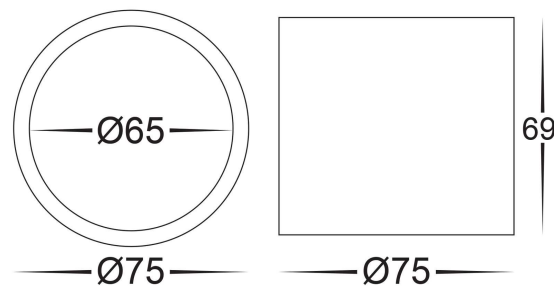

## Nella Black Surface Mounted Downlight Built in LED 7w

<b>Product Code-</b>	<b>IFL-5802T-BLK</b>
Wattage-	7w
Voltage	240v AC
Colour Temperature (k)-	3000K, 4000K, 5500K
Beam Angle-	120°
Lumen output-	525-560
Lamp Base-	Built in LED
CRI-	80+
Ip Rating-	IP54
Dimmable	Yes
Mounting Type-	Ceiling
Material-	Aluminium
Colour-	Black
Warranty-	3 Years Replacement

## Nella White Surface Mounted Downlight Built in LED 7w

<b>Product Code-</b>	<b>IFL-5802T-WHT</b>
Wattage-	7w
Voltage	240v AC
Colour Temperature (k)-	3000K, 4000K, 5500K
Beam Angle-	120°
Lumen output-	525-560
Lamp Base-	Built in LED
CRI-	80+
Ip Rating-	IP54
Dimmable	Yes
Mounting Type-	Ceiling
Material-	Aluminium
Colour-	White
Warranty-	3 Years Replacement

## Nella Black Surface Mounted Downlight with Ext. Built in LED 7w

Product Code-	IFL-5802T-BLK-EXT
Wattage-	7w
Voltage	240v AC
Colour Temperature (k)-	3000K, 4000K, 5500K
Beam Angle-	120°
Lumen output-	525-560
Lamp Base-	Built in LED
CRI-	80+
Ip Rating-	IP54
Dimmable	Yes
Mounting Type-	Ceiling
Material-	Aluminium
Colour-	Black
Warranty-	3 Years Replacement

## Nella White Surface Mounted Downlight with Ext. Built in LED 7w

<b>Product Code-</b>	<b>IFL-5802T-WHT-EXT</b>
Wattage-	7w
Voltage	240v AC
Colour Temperature (k)-	3000K, 4000K, 5500K
Beam Angle-	120°
Lumen output-	525-560
Lamp Base-	Built in LED
CRI-	80+
Ip Rating-	IP54
Dimmable	Yes
Mounting Type-	Ceiling
Material-	Aluminium
Colour-	White
Warranty-	3 Years Replacement