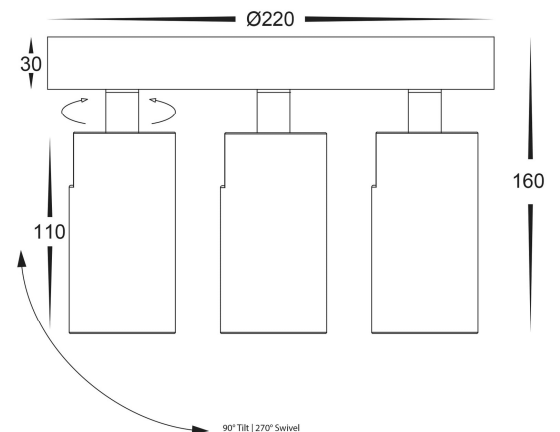

Revo Black 3 Light TRI Colour Round Plate Built in LED 8w

Product Code- IFL-4002T-3-BLK-RND

Wattage- 3x 8w

Voltage 240v AC

Colour Temperature (k)- 3000K, 4000K, 5500K

Beam Angle- 45°

Lumen output- 2x 640-720

Lamp Base- Built in LED

CRI- 80+

Ip Rating- IP20

Dimmable Yes

Mounting Type- Surface

Material- Aluminium

Colour- Black

Warranty- 3 Years Replacement

Revo White 3 Light TRI Colour Round Plate Built in LED 8w

Product Code-	IFL-4002T-3-WHT-RND
Wattage-	3x 8w
Voltage	240v AC
Colour Temperature (k)-	3000K, 4000K, 5500K
Beam Angle-	45°
Lumen output-	2x 640-720
Lamp Base-	Built in LED
CRI-	80+
Ip Rating-	IP20
Dimmable	Yes
Mounting Type-	Surface
Material-	Aluminium
Colour-	White
Warranty-	3 Years Replacement