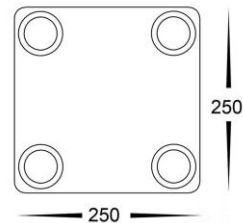

Tivah Black 4 Light Square Plate GU10 5w

Product Code-	IFL-4001T-4-BLK-SQ
Wattage-	4x5w
Voltage	240v AC
Colour Temperature (k)-	3000K, 4000K, 5500K
Beam Angle-	120°
Lumen output-	4x270-300
Lamp Base-	GU10
CRI-	80+
Ip Rating-	IP54
Dimmable	No
Mounting Type-	Surface
Material-	Aluminium
Colour-	Black
Warranty-	3 Years Replacement

Tivah Titanium Aluminium 4 Light Square Plate GU10 5w

Product Code-	IFL-4001T-4-TTM-SQ
Wattage-	4x5w
Voltage	240v AC
Colour Temperature (k)-	3000K, 4000K, 5500K
Beam Angle-	120°
Lumen output-	4x270-300
Lamp Base-	GU10
CRI-	80+
Ip Rating-	IP54
Dimmable	No
Mounting Type-	Surface
Material-	Aluminium
Colour-	Titanium
Warranty-	3 Years Replacement

Tivah White 4 Light Square Plate GU10 5w

Product Code-	IFL-4001T-4-WHT-SQ
Wattage-	4x5w
Voltage	240v AC
Colour Temperature (k)-	3000K, 4000K, 5500K
Beam Angle-	120°
Lumen output-	4x270-300
Lamp Base-	GU10
CRI-	80+
Ip Rating-	IP54
Dimmable	No
Mounting Type-	Surface
Material-	Aluminium
Colour-	White
Warranty-	3 Years Replacement