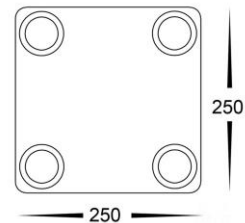

Tivah Black 4 Light Square Plate GU10 5w

Product Code-	IFL-4001T-4-BLK-SQ
Wattage-	4x5w
Voltage	240v AC
Colour Temperature (k)-	3000K, 4000K, 5500K
Beam Angle-	120°
Lumen output-	4x270-300
Lamp Base-	GU10
CRI-	80+
Ip Rating-	IP54
Dimmable	No
Mounting Type-	Surface
Material-	Aluminium
Colour-	Black
Warranty-	3 Years Replacement

Tivah Titanium Aluminium 4 Light Square Plate GU10 5w

Product Code-	IFL-4001T-4-TTM-SQ
Wattage-	4x5w
Voltage	240v AC
Colour Temperature (k)-	3000K, 4000K, 5500K
Beam Angle-	120°
Lumen output-	4x270-300
Lamp Base-	GU10
CRI-	80+
Ip Rating-	IP54
Dimmable	No
Mounting Type-	Surface
Material-	Aluminium
Colour-	Titanium
Warranty-	3 Years Replacement

Tivah White 4 Light Square Plate GU10 5w

Product Code-	IFL-4001T-4-WHT-SQ
Wattage-	4x5w
Voltage	240v AC
Colour Temperature (k)-	3000K, 4000K, 5500K
Beam Angle-	120°
Lumen output-	4x270-300
Lamp Base-	GU10
CRI-	80+
Ip Rating-	IP54
Dimmable	No
Mounting Type-	Surface
Material-	Aluminium
Colour-	White
Warranty-	3 Years Replacement