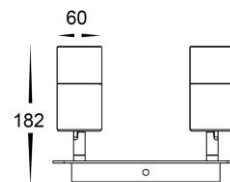

Tivah Black 4 Light Square Plate GU10 5w

Product Code-	IFL-4001T-4-BLK-SQ
Wattage-	4x5w
Voltage	240v AC
Colour Temperature (k)-	3000K, 4000K, 5500K
Beam Angle-	120°
Lumen output-	4x270-300
Lamp Base-	GU10
CRI-	80+
Ip Rating-	IP54
Dimmable	No
Mounting Type-	Surface
Material-	Aluminium
Colour-	Black
Warranty-	3 Years Replacement

Tivah Titanium Aluminium 4 Light Square Plate GU10 5w

Product Code-	IFL-4001T-4-TTM-SQ
Wattage-	4x5w
Voltage	240v AC
Colour Temperature (k)-	3000K, 4000K, 5500K
Beam Angle-	120°
Lumen output-	4x270-300
Lamp Base-	GU10
CRI-	80+
Ip Rating-	IP54
Dimmable	No
Mounting Type-	Surface
Material-	Aluminium
Colour-	Titanium
Warranty-	3 Years Replacement

Tivah White 4 Light Square Plate GU10 5w

Product Code-	IFL-4001T-4-WHT-SQ
Wattage-	4x5w
Voltage	240v AC
Colour Temperature (k)-	3000K, 4000K, 5500K
Beam Angle-	120°
Lumen output-	4x270-300
Lamp Base-	GU10
CRI-	80+
Ip Rating-	IP54
Dimmable	No
Mounting Type-	Surface
Material-	Aluminium
Colour-	White
Warranty-	3 Years Replacement