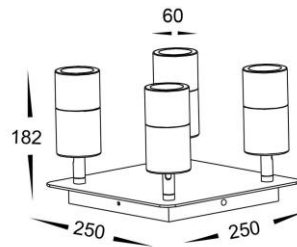

Tivah Black 4 Light Square Plate GU10 5w

Product Code-	IFL-4001T-4-BLK-SQ
Wattage-	4x5w
Voltage	240v AC
Colour Temperature (k)-	3000K, 4000K, 5500K
Beam Angle-	120°
Lumen output-	4x270-300
Lamp Base-	GU10
CRI-	80+
Ip Rating-	IP54
Dimmable	No
Mounting Type-	Surface
Material-	Aluminium
Colour-	Black
Warranty-	3 Years Replacement

Tivah Titanium Aluminium 4 Light Square Plate GU10 5w

Product Code-	IFL-4001T-4-TTM-SQ
Wattage-	4x5w
Voltage	240v AC
Colour Temperature (k)-	3000K, 4000K, 5500K
Beam Angle-	120°
Lumen output-	4x270-300
Lamp Base-	GU10
CRI-	80+
Ip Rating-	IP54
Dimmable	No
Mounting Type-	Surface
Material-	Aluminium
Colour-	Titanium
Warranty-	3 Years Replacement

Tivah White 4 Light Square Plate GU10 5w

Product Code-	IFL-4001T-4-WHT-SQ
Wattage-	4x5w
Voltage	240v AC
Colour Temperature (k)-	3000K, 4000K, 5500K
Beam Angle-	120°
Lumen output-	4x270-300
Lamp Base-	GU10
CRI-	80+
Ip Rating-	IP54
Dimmable	No
Mounting Type-	Surface
Material-	Aluminium
Colour-	White
Warranty-	3 Years Replacement