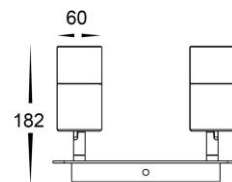

Tivah Black 4 Light Square Plate GU10 5w

Product Code-	IFL-4001T-4-BLK-SQ
Wattage-	4x5w
Voltage	240v AC
Colour Temperature (k)-	3000K, 4000K, 5500K
Beam Angle-	120°
Lumen output-	4x270-300
Lamp Base-	GU10
CRI-	80+
Ip Rating-	IP54
Dimmable	No
Mounting Type-	Surface
Material-	Aluminium
Colour-	Black
Warranty-	3 Years Replacement

Tivah Titanium Aluminium 4 Light Square Plate GU10 5w

Product Code-	IFL-4001T-4-TTM-SQ
Wattage-	4x5w
Voltage	240v AC
Colour Temperature (k)-	3000K, 4000K, 5500K
Beam Angle-	120°
Lumen output-	4x270-300
Lamp Base-	GU10
CRI-	80+
Ip Rating-	IP54
Dimmable	No
Mounting Type-	Surface
Material-	Aluminium
Colour-	Titanium
Warranty-	3 Years Replacement

Tivah White 4 Light Square Plate GU10 5w

Product Code-	IFL-4001T-4-WHT-SQ
Wattage-	4x5w
Voltage	240v AC
Colour Temperature (k)-	3000K, 4000K, 5500K
Beam Angle-	120°
Lumen output-	4x270-300
Lamp Base-	GU10
CRI-	80+
Ip Rating-	IP54
Dimmable	No
Mounting Type-	Surface
Material-	Aluminium
Colour-	White
Warranty-	3 Years Replacement