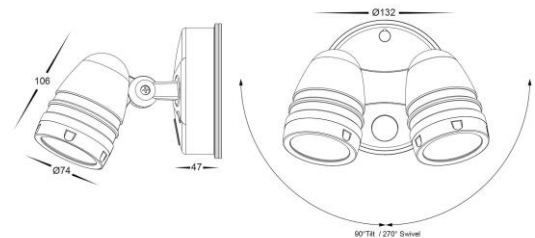

Focus Polycarbonate Black Double With Sensor Built in LED 15w

Product Code-	IFL-3794T-BLK
Wattage-	2x15w
Voltage	240v AC
Colour Temperature (k)-	3000K, 4000K, 5500K
Beam Angle-	120°
Lumen output-	1200-1350
Lamp Base-	Build in LED
CRI-	80+
Ip Rating-	IP65
Dimmable	Yes
Mounting Type-	Surface
Material-	UV Resistant Polycarbonate
Colour-	Black
Warranty-	3 Years Replacement