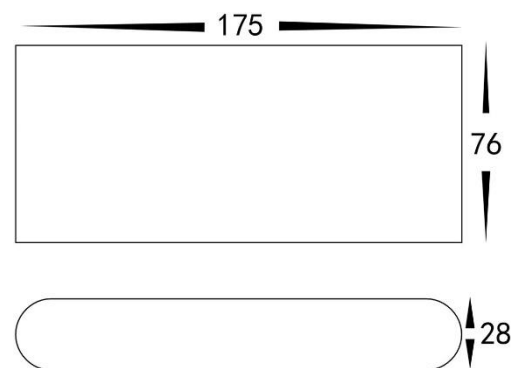

Lisse White Up & Down TRI Colour LED Wall Light Built in LED 5w

Product Code-	IFL-3644T-WHT-240V
Wattage-	2x5w
Voltage	240v AC
Colour Temperature (k)-	3000K, 4000K, 5500K
Beam Angle-	120°
Lumen output-	300-325
Lamp Base-	Built in LED
CRI-	80+
Ip Rating-	IP54
Dimmable	No
Mounting Type-	Surface
Material-	Aluminium
Colour-	White
Warranty-	3 Years Replacement

Lisse White Up & Down TRI Colour LED Wall Light Built in LED 5w

Product Code-	IFL-3644T-WHT-12V
Wattage-	2x5w
Voltage	12v DC
Colour Temperature (k)-	3000K, 4000K, 5500K
Beam Angle-	120°
Lumen output-	300-325
Lamp Base-	Built in LED
CRI-	80+
Ip Rating-	IP54
Dimmable	No
Mounting Type-	Surface
Material-	Aluminium
Colour-	White
Warranty-	3 Years Replacement

Lisse White Up & Down RGBW LED Wall Light Built in LED 5w

Product Code-	IFL-3644RGBW-WHT
Wattage-	2x5w
Voltage	12v DC
Colour Temperature (k)-	RGBW (RGB + 3000K)
Beam Angle-	120°
Lumen output-	2x180 (3000K)
Lamp Base-	Built in LED
CRI-	80+
Ip Rating-	IP54
Dimmable	Yes
Mounting Type-	Surface
Material-	Aluminium
Colour-	White
Warranty-	3 Years Replacement