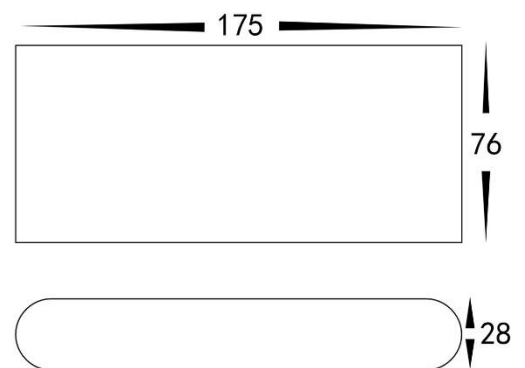

## Lisse Black Up & Down TRI Colour LED Wall Light LED 5w

<b>Product Code-</b>	<b>IFL-3644T-BLK-240V</b>
Wattage-	2x5w
Voltage	240v AC
Colour Temperature (k)-	3000K, 4000K, 5500K
Beam Angle-	120°
Lumen output-	300-325
Lamp Base-	Built in LED
CRI-	80+
Ip Rating-	IP54
Dimmable	No
Mounting Type-	Surface
Material-	Aluminium
Colour-	Black
Warranty-	3 Years Replacement

## Lisse Black Up & Down TRI Colour LED Wall Light LED 5w

<b>Product Code-</b>	<b>IFL-3644T-BLK-12V</b>
Wattage-	2x5w
Voltage	12v DC
Colour Temperature (k)-	3000K, 4000K, 5500K
Beam Angle-	120°
Lumen output-	300-325
Lamp Base-	Built in LED
CRI-	80+
Ip Rating-	IP54
Dimmable	No
Mounting Type-	Surface
Material-	Aluminium
Colour-	Black
Warranty-	3 Years Replacement

## Lisse Black Up & Down RGBW LED Wall Light Built in LED 5w

<b>Product Code-</b>	<b>IFL-3644RGBW-BLK</b>
Wattage-	2x5w
Voltage	12v DC
Colour Temperature (k)-	RGBW (RGB + 3000K)
Beam Angle-	120°
Lumen output-	2x180 (3000K)
Lamp Base-	Built in LED
CRI-	80+
Ip Rating-	IP54
Dimmable	Yes
Mounting Type-	Surface
Material-	Aluminium
Colour-	Black
Warranty-	3 Years Replacement