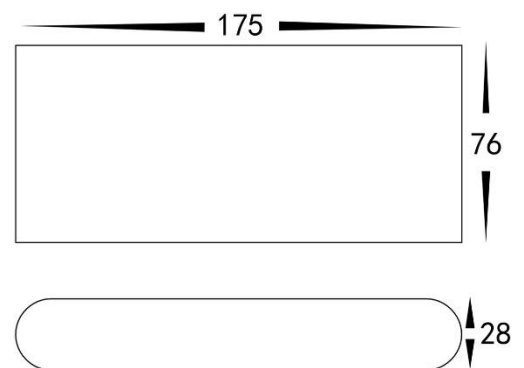

## Lisse Black Up & Down TRI Colour LED Wall Light LED 5w

<b>Product Code-</b>	<b>IFL-3644T-BLK-240V</b>
Wattage-	2x5w
Voltage	240v AC
Colour Temperature (k)-	3000K, 4000K, 5500K
Beam Angle-	120°
Lumen output-	300-325
Lamp Base-	Built in LED
CRI-	80+
Ip Rating-	IP54
Dimmable	No
Mounting Type-	Surface
Material-	Aluminium
Colour-	Black
Warranty-	3 Years Replacement

## Lisse Black Up & Down TRI Colour LED Wall Light LED 5w

<b>Product Code-</b>	<b>IFL-3644T-BLK-12V</b>
Wattage-	2x5w
Voltage	12v DC
Colour Temperature (k)-	3000K, 4000K, 5500K
Beam Angle-	120°
Lumen output-	300-325
Lamp Base-	Built in LED
CRI-	80+
Ip Rating-	IP54
Dimmable	No
Mounting Type-	Surface
Material-	Aluminium
Colour-	Black
Warranty-	3 Years Replacement

## Lisse Black Up & Down RGBW LED Wall Light Built in LED 5w

<b>Product Code-</b>	<b>IFL-3644RGBW-BLK</b>
Wattage-	2x5w
Voltage	12v DC
Colour Temperature (k)-	RGBW (RGB + 3000K)
Beam Angle-	120°
Lumen output-	2x180 (3000K)
Lamp Base-	Built in LED
CRI-	80+
Ip Rating-	IP54
Dimmable	Yes
Mounting Type-	Surface
Material-	Aluminium
Colour-	Black
Warranty-	3 Years Replacement