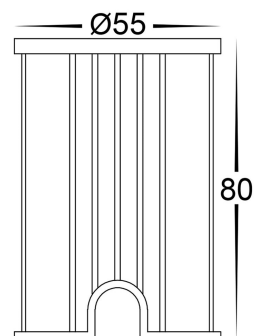

Cutout with Canister
— Ø55 —

Elite Black Aluminium Deck or Inground lights Built in LED 5w

Product Code- IFL-2882N-BLK

Wattage- 5w

Voltage 12v DC

Colour Temperature (k)- 4000K

Beam Angle- 36°

Lumen output- 420

Cutout without Canister
— Ø51 —

Cutout with Canister
— Ø55 —

Elite Black Aluminium Deck or Inground lights Built in LED 5w

Product Code- IFL-2882C-BLK

Wattage- 5w

Voltage 12v DC

Colour Temperature (k)- 5500K

Ip Rating- IP65

Dimmable No

Mounting Type- Ground

Material- Aluminium

Colour- Silver

Warranty- 3 Years Replacement

Cutout without Canister
— Ø51 —

Cutout with Canister
— Ø55 —

Cutout with Canister
— Ø55 —