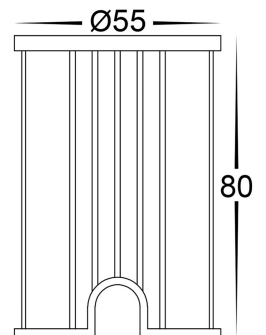

Cutout with Canister
— Ø55 —

Elite Black Aluminium Deck or Inground lights Built in LED 5w

Product Code- IFL-2882N-BLK

Wattage- 5w

Voltage 12v DC

Colour Temperature (k)- 4000K

Beam Angle- 36°

Lumen output- 420

Cutout without Canister
— Ø51 —

Cutout with Canister
— Ø55 —

Elite Black Aluminium Deck or Inground lights Built in LED 5w

Product Code- IFL-2882C-BLK

Wattage- 5w

Voltage 12v DC

Colour Temperature (k)- 5500K

Beam Angle- 36°

Lumen output- 450

Lamp Base- Built in LED

CRI- 80+

Ip Rating- IP65

Dimmable No

Mounting Type- Ground

Material- Aluminium

Colour- Black

Warranty- 3 Years Replacement

Cutout without Canister
— Ø51 —

Cutout with Canister
— Ø55 —

Elite Silver Aluminium Deck or inground lights Built in LED 3w

Product Code- IFL-2882W-SLV

Wattage- 5w