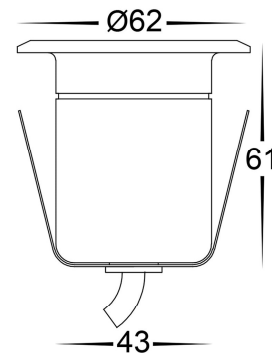

Cutout with Canister
— Ø55 —

Elite Black Aluminium Deck or Inground lights Built in LED 5w

Product Code- IFL-2882N-BLK

Wattage- 5w

Voltage 12v DC

Colour Temperature (k)- 4000K

Beam Angle- 36°

Lumen output- 420

Cutout without Canister
— Ø51 —

Cutout with Canister
— Ø55 —

Elite Black Aluminium Deck or Inground lights Built in LED 5w

Product Code- IFL-2882C-BLK

Wattage- 5w

Voltage 12v DC

Colour Temperature (k)- 5500K

Colour- Black

Warranty- 3 Years Replacement

Cutout without Canister
— Ø51 —

Cutout with Canister
— Ø55 —

Elite Silver Aluminium Deck or inground lights Built in LED 3w

Product Code- IFL-2882W-SLV

Wattage- 5w

Cutout with Canister
— Ø55 —