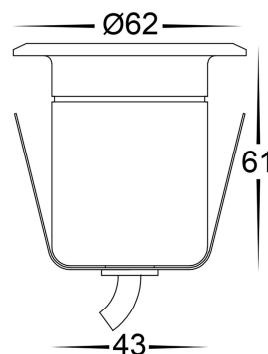

Cutout without Canister
— Ø51 —

Cutout with Canister
— Ø55 —

Elite Black Aluminium Deck or Inground lights Built in LED 5w

Product Code- IFL-2882C-BLK

Wattage- 5w

Voltage 12v DC

Colour Temperature (k)- 5500K

Colour- Black

Warranty- 3 Years Replacement

Cutout without Canister
— Ø51 —

Cutout with Canister
— Ø55 —

Elite Silver Aluminium Deck or inground lights Built in LED 3w

Product Code- IFL-2882W-SLV

Wattage- 5w

Ip Rating- IP65

Dimmable No

Mounting Type- Ground

Material- Aluminium

Colour- Silver

Warranty- 3 Years Replacement

Cutout without Canister
— Ø51 —

Cutout with Canister
— Ø55 —

Cutout with Canister
— Ø55 —