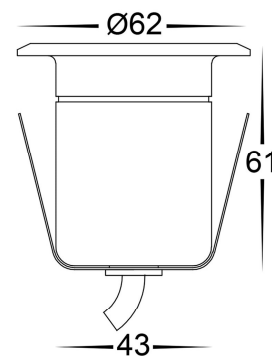

Cutout without Canister
— Ø51 —

Cutout with Canister
— Ø55 —

Elite Black Aluminium Deck or Inground lights Built in LED 5w

Product Code- IFL-2882C-BLK

Wattage- 5w

Voltage 12v DC

Colour Temperature (k)- 5500K

Colour- Black

Warranty- 3 Years Replacement

Cutout without Canister
— Ø51 —

Cutout with Canister
— Ø55 —

Elite Silver Aluminium Deck or inground lights Built in LED 3w

Product Code- IFL-2882W-SLV

Wattage- 5w

Mounting Type- Ground

Material- Aluminium

Colour- Silver

Warranty- 3 Years Replacement

Cutout without Canister
— Ø51 —

Cutout with Canister
— Ø55 —

Elite Silver Aluminium Deck or inground lights Built in LED 3w

Cutout with Canister
— Ø55 —