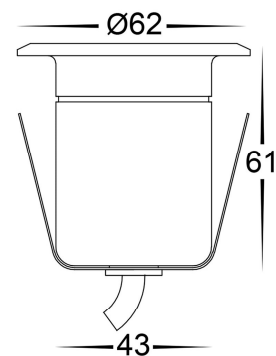

Cutout with Canister
— Ø55 —

Elite Black Aluminium Deck or Inground lights Built in LED 5w

Product Code- IFL-2882N-BLK

Wattage- 5w

Voltage 12v DC

Colour Temperature (k)- 4000K

Beam Angle- 36°

Lumen output- 420

Cutout without Canister
— Ø51 —

Cutout with Canister
— Ø55 —

Elite Black Aluminium Deck or Inground lights Built in LED 5w

Product Code- IFL-2882C-BLK

Wattage- 5w

Voltage 12v DC

Colour Temperature (k)- 5500K

Colour- Black

Warranty- 3 Years Replacement

Cutout without Canister
— Ø51 —

Cutout with Canister
— Ø55 —

Elite Silver Aluminium Deck or inground lights Built in LED 3w

Product Code- IFL-2882W-SLV

Wattage- 5w

Cutout with Canister
— Ø55 —