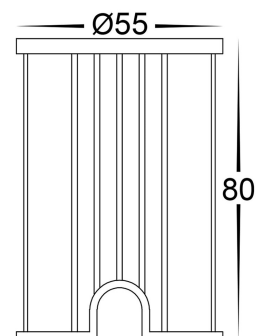

Cutout with Canister
— Ø55 —

Elite Black Aluminium Deck or Inground lights Built in LED 5w

Product Code- IFL-2882N-BLK

Wattage- 5w

Voltage 12v DC

Colour Temperature (k)- 4000K

Beam Angle- 36°

Lumen output- 420

Cutout without Canister
— Ø51 —

Cutout with Canister
— Ø55 —

Elite Black Aluminium Deck or Inground lights Built in LED 5w

Product Code- IFL-2882C-BLK

Wattage- 5w

Voltage 12v DC

Colour Temperature (k)- 5500K

Colour- Black

Warranty- 3 Years Replacement

Cutout without Canister
— Ø51 —

Cutout with Canister
— Ø55 —

Elite Silver Aluminium Deck or inground lights Built in LED 3w

Product Code- IFL-2882W-SLV

Wattage- 5w

Cutout with Canister
— Ø55 —