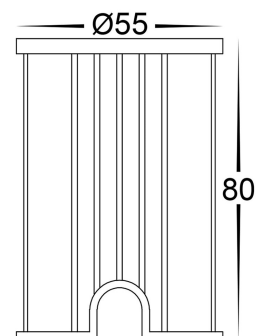

Cutout with Canister
— Ø55 —

Elite Black Aluminium Deck or Inground lights Built in LED 5w

Product Code- IFL-2882N-BLK

Wattage- 5w

Voltage 12v DC

Colour Temperature (k)- 4000K

Beam Angle- 36°

Lumen output- 420

Cutout without Canister
— Ø51 —

Cutout with Canister
— Ø55 —

Elite Black Aluminium Deck or Inground lights Built in LED 5w

Product Code- IFL-2882C-BLK

Wattage- 5w

Voltage 12v DC

Colour Temperature (k)- 5500K

Colour- Black

Warranty- 3 Years Replacement

Cutout without Canister
— Ø51 —

Cutout with Canister
— Ø55 —

Elite Silver Aluminium Deck or inground lights Built in LED 3w

Product Code- IFL-2882W-SLV

Wattage- 5w

Cutout with Canister
— Ø55 —