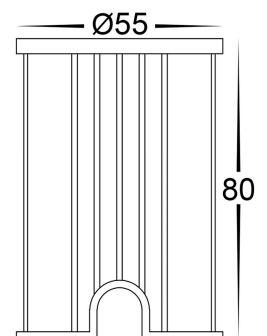

Cutout with Canister
— Ø55 —

Elite Black Aluminium Deck or Inground lights Built in LED 5w

Product Code- IFL-2882N-BLK

Wattage- 5w

Voltage 12v DC

Colour Temperature (k)- 4000K

Beam Angle- 36°

Lumen output- 420

Cutout without Canister
— Ø51 —

Cutout with Canister
— Ø55 —

Elite Black Aluminium Deck or Inground lights Built in LED 5w

Product Code- IFL-2882C-BLK

Wattage- 5w

Voltage 12v DC

Colour Temperature (k)- 5500K

Colour- Black

Warranty- 3 Years Replacement

Cutout without Canister
— Ø51 —

Cutout with Canister
— Ø55 —

Elite Silver Aluminium Deck or inground lights Built in LED 3w

Product Code- IFL-2882W-SLV

Wattage- 5w

Mounting Type- Ground

Material- Aluminium

Colour- Silver

Warranty- 3 Years Replacement

Cutout without Canister
— Ø51 —

Cutout with Canister
— Ø55 —

Elite Silver Aluminium Deck or inground lights Built in LED 3w