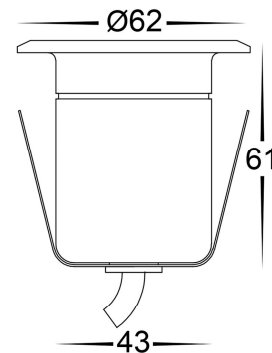

Cutout without Canister
— Ø51 —

Cutout with Canister
— Ø55 —

Elite Black Aluminium Deck or Inground lights Built in LED 5w

Product Code- IFL-2882C-BLK

Wattage- 5w

Voltage 12v DC

Colour Temperature (k)- 5500K

Ip Rating- IP65

Dimmable No

Mounting Type- Ground

Material- Aluminium

Colour- Silver

Warranty- 3 Years Replacement

Cutout without Canister
— Ø51 —

Cutout with Canister
— Ø55 —

CRI- 80+

Ip Rating- IP65

Dimmable No

Mounting Type- Ground

Material- Aluminium

Colour- Silver

Warranty- 3 Years Replacement

Cutout without Canister
— Ø51 —

Cutout with Canister
— Ø55 —