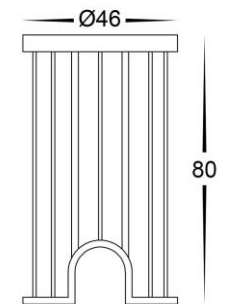

Elite Silver Aluminium Deck or inground lights Built in LED 3w

Product Code-	IFL-2881W-SLV
Wattage-	3w
Voltage	12v DC
Colour Temperature (k)-	3000K
Beam Angle-	36°
Lumen output-	240
Lamp Base-	Built in LED
CRI-	80+
Ip Rating-	IP65
Dimmable	No
Mounting Type-	Ground
Material-	Aluminium
Colour-	Silver
Warranty-	3 Years Replacement

Elite Silver Aluminium Deck or inground lights Built in LED 3w

Product Code-	IFL-2881N-SLV
Wattage-	3w
Voltage	12v DC
Colour Temperature (k)-	4000K
Beam Angle-	36°
Lumen output-	255
Lamp Base-	Built in LED
CRI-	80+
Ip Rating-	IP65
Dimmable	No
Mounting Type-	Ground
Material-	Aluminium
Colour-	Silver
Warranty-	3 Years Replacement

Cutout Without Canister
Ø38

Cutout With Canister
Ø46

Elite Silver Aluminium Deck or inground lights Built in LED 3w

Product Code-	IFL-2881C-SLV
Wattage-	3w
Voltage	12v DC
Colour Temperature (k)-	5500K
Beam Angle-	36°
Lumen output-	270
Lamp Base-	Built in LED
CRI-	80+
Ip Rating-	IP65
Dimmable	No
Mounting Type-	Ground
Material-	Aluminium
Colour-	Silver
Warranty-	3 Years Replacement

Cutout Without Canister
Ø38

Cutout With Canister
Ø46