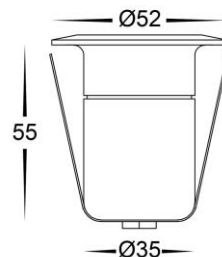

Elite Black Aluminium Deck or Inground Lights Built in LED 3w

Product Code-	IFL-2881C-BLK
Wattage-	3w
Voltage	12v DC
Colour Temperature (k)-	5500K
Beam Angle-	36°
Lumen output-	270
Lamp Base-	Built in LED
CRI-	80+
Ip Rating-	IP65
Dimmable	No
Mounting Type-	Ground
Material-	Aluminium
Colour-	Black
Warranty-	3 Years Replacement

Elite Silver Aluminium Deck or inground lights Built in LED 3w

Product Code-	IFL-2881W-SLV
Wattage-	3w
Voltage	12v DC
Colour Temperature (k)-	3000K
Beam Angle-	36°
Lumen output-	240
Lamp Base-	Built in LED
CRI-	80+
Ip Rating-	IP65
Dimmable	No
Mounting Type-	Ground
Material-	Aluminium
Colour-	Silver
Warranty-	3 Years Replacement

Cutout Without Canister
Ø38

Cutout With Canister
Ø46

Elite Silver Aluminium Deck or inground lights Built in LED 3w

Product Code-	IFL-2881C-SLV
Wattage-	3w
Voltage	12v DC
Colour Temperature (k)-	5500K
Beam Angle-	36°
Lumen output-	270
Lamp Base-	Built in LED
CRI-	80+
Ip Rating-	IP65
Dimmable	No
Mounting Type-	Ground
Material-	Aluminium
Colour-	Silver
Warranty-	3 Years Replacement

Cutout Without Canister
Ø38

Cutout With Canister
Ø46