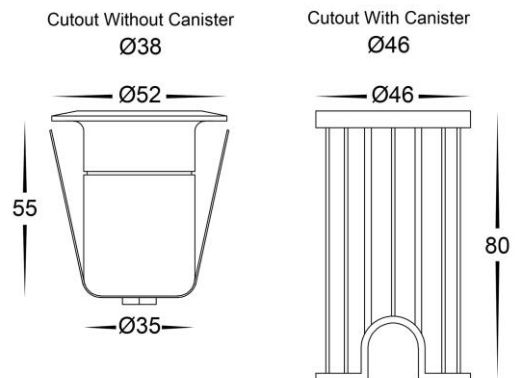

Elite Black Aluminium Deck or Inground Lights Built in LED 3w

Product Code-	IFL-2881W-BLK
Wattage-	3w
Voltage	12v DC
Colour Temperature (k)-	3000K
Beam Angle-	36°
Lumen output-	240
Lamp Base-	Built in LED
CRI-	80+
Ip Rating-	IP65
Dimmable	No
Mounting Type-	Ground
Material-	Aluminium
Colour-	Black
Warranty-	3 Years Replacement

Elite Black Aluminium Deck or Inground Lights Built in LED 3w

Product Code-	IFL-2881N-BLK
Wattage-	3w
Voltage	12v DC
Colour Temperature (k)-	4000K
Beam Angle-	36°
Lumen output-	255
Lamp Base-	Built in LED
CRI-	80+
Ip Rating-	IP65
Dimmable	No
Mounting Type-	Ground
Material-	Aluminium
Colour-	Black
Warranty-	3 Years Replacement

Cutout Without Canister
Ø38

Cutout With Canister
Ø46

Elite Silver Aluminium Deck or inground lights Built in LED 3w

Product Code-	IFL-2881C-SLV
Wattage-	3w
Voltage	12v DC
Colour Temperature (k)-	5500K
Beam Angle-	36°
Lumen output-	270
Lamp Base-	Built in LED
CRI-	80+
Ip Rating-	IP65
Dimmable	No
Mounting Type-	Ground
Material-	Aluminium
Colour-	Silver
Warranty-	3 Years Replacement

Cutout Without Canister
Ø38

Cutout With Canister
Ø46