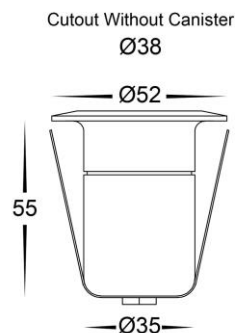

Elite Black Aluminium Deck or Inground Lights Built in LED 3w

Product Code-	IFL-2881N-BLK
Wattage-	3w
Voltage	12v DC
Colour Temperature (k)-	4000K
Beam Angle-	36°
Lumen output-	255
Lamp Base-	Built in LED
CRI-	80+
Ip Rating-	IP65
Dimmable	No
Mounting Type-	Ground
Material-	Aluminium
Colour-	Black
Warranty-	3 Years Replacement

Elite Black Aluminium Deck or Inground Lights Built in LED 3w

Product Code-	IFL-2881C-BLK
Wattage-	3w
Voltage	12v DC
Colour Temperature (k)-	5500K
Beam Angle-	36°
Lumen output-	270
Lamp Base-	Built in LED
CRI-	80+
Ip Rating-	IP65
Dimmable	No
Mounting Type-	Ground
Material-	Aluminium
Colour-	Black
Warranty-	3 Years Replacement

Cutout Without Canister
Ø38

Cutout With Canister
Ø46

Elite Silver Aluminium Deck or inground lights Built in LED 3w

Product Code-	IFL-2881C-SLV
Wattage-	3w
Voltage	12v DC
Colour Temperature (k)-	5500K
Beam Angle-	36°
Lumen output-	270
Lamp Base-	Built in LED
CRI-	80+
Ip Rating-	IP65
Dimmable	No
Mounting Type-	Ground
Material-	Aluminium
Colour-	Silver
Warranty-	3 Years Replacement

Cutout Without Canister
Ø38

Cutout With Canister
Ø46