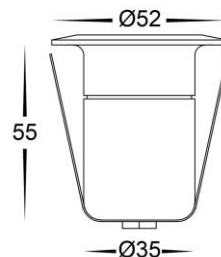

Elite Black Aluminium Deck or Inground Lights Built in LED 3w

Product Code-	IFL-2881C-BLK
Wattage-	3w
Voltage	12v DC
Colour Temperature (k)-	5500K
Beam Angle-	36°
Lumen output-	270
Lamp Base-	Built in LED
CRI-	80+
Ip Rating-	IP65
Dimmable	No
Mounting Type-	Ground
Material-	Aluminium
Colour-	Black
Warranty-	3 Years Replacement

Elite Silver Aluminium Deck or inground lights Built in LED 3w

Product Code-	IFL-2881N-SLV
Wattage-	3w
Voltage	12v DC
Colour Temperature (k)-	4000K
Beam Angle-	36°
Lumen output-	255
Lamp Base-	Built in LED
CRI-	80+
Ip Rating-	IP65
Dimmable	No
Mounting Type-	Ground
Material-	Aluminium
Colour-	Silver
Warranty-	3 Years Replacement

Cutout Without Canister
Ø38

Cutout With Canister
Ø46

Elite Silver Aluminium Deck or inground lights Built in LED 3w

Product Code-	IFL-2881C-SLV
Wattage-	3w
Voltage	12v DC
Colour Temperature (k)-	5500K
Beam Angle-	36°
Lumen output-	270
Lamp Base-	Built in LED
CRI-	80+
Ip Rating-	IP65
Dimmable	No
Mounting Type-	Ground
Material-	Aluminium
Colour-	Silver
Warranty-	3 Years Replacement

Cutout Without Canister
Ø38

Cutout With Canister
Ø46