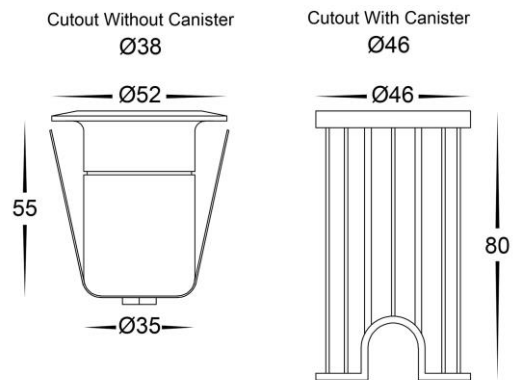

Elite Black Aluminium Deck or Inground Lights Built in LED 3w

Product Code-	IFL-2881C-BLK
Wattage-	3w
Voltage	12v DC
Colour Temperature (k)-	5500K
Beam Angle-	36°
Lumen output-	270
Lamp Base-	Built in LED
CRI-	80+
Ip Rating-	IP65
Dimmable	No
Mounting Type-	Ground
Material-	Aluminium
Colour-	Black
Warranty-	3 Years Replacement

Elite Silver Aluminium Deck or inground lights Built in LED 3w

Product Code-	IFL-2881W-SLV
Wattage-	3w
Voltage	12v DC
Colour Temperature (k)-	3000K
Beam Angle-	36°
Lumen output-	240
Lamp Base-	Built in LED
CRI-	80+
Ip Rating-	IP65
Dimmable	No
Mounting Type-	Ground
Material-	Aluminium
Colour-	Silver
Warranty-	3 Years Replacement

Cutout Without Canister
Ø38

Cutout With Canister
Ø46

Elite Silver Aluminium Deck or inground lights Built in LED 3w

Product Code-	IFL-2881C-SLV
Wattage-	3w
Voltage	12v DC
Colour Temperature (k)-	5500K
Beam Angle-	36°
Lumen output-	270
Lamp Base-	Built in LED
CRI-	80+
Ip Rating-	IP65
Dimmable	No
Mounting Type-	Ground
Material-	Aluminium
Colour-	Silver
Warranty-	3 Years Replacement

Cutout Without Canister
Ø38

Cutout With Canister
Ø46