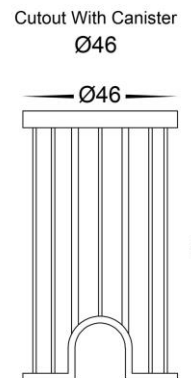

Elite Black Aluminium Deck or Inground Lights Built in LED 3w

Product Code-	IFL-2881W-BLK
Wattage-	3w
Voltage	12v DC
Colour Temperature (k)-	3000K
Beam Angle-	36°
Lumen output-	240
Lamp Base-	Built in LED
CRI-	80+
Ip Rating-	IP65
Dimmable	No
Mounting Type-	Ground
Material-	Aluminium
Colour-	Black
Warranty-	3 Years Replacement

Elite Black Aluminium Deck or Inground Lights Built in LED 3w

Product Code-	IFL-2881N-BLK
Wattage-	3w
Voltage	12v DC
Colour Temperature (k)-	4000K
Beam Angle-	36°
Lumen output-	255
Lamp Base-	Built in LED
CRI-	80+
Ip Rating-	IP65
Dimmable	No
Mounting Type-	Ground
Material-	Aluminium
Colour-	Black
Warranty-	3 Years Replacement

Elite Black Aluminium Deck or Inground Lights Built in LED 3w

Product Code-	IFL-2881C-BLK
Wattage-	3w
Voltage	12v DC
Colour Temperature (k)-	5500K
Beam Angle-	36°
Lumen output-	270
Lamp Base-	Built in LED
CRI-	80+
Ip Rating-	IP65
Dimmable	No
Mounting Type-	Ground
Material-	Aluminium
Colour-	Black
Warranty-	3 Years Replacement

Cutout Without Canister
Ø38

Cutout With Canister
Ø46