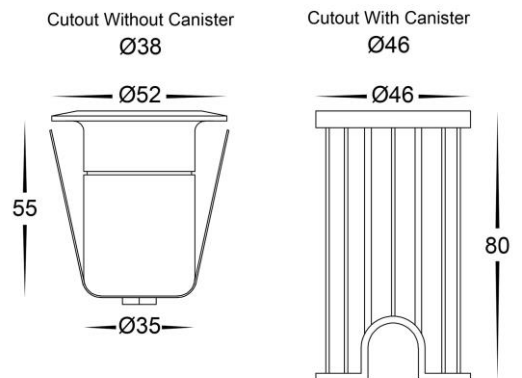

Elite Black Aluminium Deck or Inground Lights Built in LED 3w

Product Code-	IFL-2881W-BLK
Wattage-	3w
Voltage	12v DC
Colour Temperature (k)-	3000K
Beam Angle-	36°
Lumen output-	240
Lamp Base-	Built in LED
CRI-	80+
Ip Rating-	IP65
Dimmable	No
Mounting Type-	Ground
Material-	Aluminium
Colour-	Black
Warranty-	3 Years Replacement

Elite Black Aluminium Deck or Inground Lights Built in LED 3w

Product Code-	IFL-2881N-BLK
Wattage-	3w
Voltage	12v DC
Colour Temperature (k)-	4000K
Beam Angle-	36°
Lumen output-	255
Lamp Base-	Built in LED
CRI-	80+
Ip Rating-	IP65
Dimmable	No
Mounting Type-	Ground
Material-	Aluminium
Colour-	Black
Warranty-	3 Years Replacement

Cutout Without Canister
Ø38

Cutout With Canister
Ø46

Elite Silver Aluminium Deck or inground lights Built in LED 3w

Product Code-	IFL-2881C-SLV
Wattage-	3w
Voltage	12v DC
Colour Temperature (k)-	5500K
Beam Angle-	36°
Lumen output-	270
Lamp Base-	Built in LED
CRI-	80+
Ip Rating-	IP65
Dimmable	No
Mounting Type-	Ground
Material-	Aluminium
Colour-	Silver
Warranty-	3 Years Replacement

Cutout Without Canister
Ø38

Cutout With Canister
Ø46