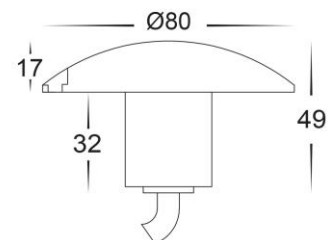

## Dome Black Aluminium Two Way Deck Lights Built in LED 3w

Cutout: Ø26mm

Product Code-	IFL-2872W-BLK
Wattage-	2x3w
Voltage	12v DC
Colour Temperature (k)-	3000K
Beam Angle-	120°
Lumen output-	2x180
Lamp Base-	Built in LED
CRI-	80+
Ip Rating-	IP65
Dimmable	No
Mounting Type-	Ground
Material-	Aluminium + Polycarbonate body
Colour-	Black
Warranty-	3 Years Replacement

## Dome Black Aluminium Two Way Deck Lights Built in LED 3w

Cutout: Ø26mm

Product Code-	IFL-2872C-BLK
Wattage-	2x3w
Voltage	12v DC
Colour Temperature (k)-	5500K
Beam Angle-	120°
Lumen output-	2x190
Lamp Base-	Built in LED
CRI-	80+
Ip Rating-	IP65
Dimmable	No
Mounting Type-	Ground
Material-	Aluminium + Polycarbonate body
Colour-	Black
Warranty-	3 Years Replacement

## Dome Silver Aluminium Two Way Deck Lights Built in LED 3w

Cutout: Ø26mm

<b>Product Code-</b>	<b>IFL-2872W-SLV</b>
Wattage-	2x3w
Voltage	12v DC
Colour Temperature (k)-	3000K
Beam Angle-	120°
Lumen output-	2x180
Lamp Base-	Built in LED
CRI-	80+
Ip Rating-	IP65
Dimmable	No
Mounting Type-	Ground
Material-	Aluminium + Polycarbonate body
Colour-	Silver
Warranty-	3 Years Replacement

## Dome Silver Aluminium Two Way Deck Lights Built in LED 3w

Cutout: Ø26mm

<b>Product Code-</b>	<b>IFL-2872C-SLV</b>
Wattage-	2x3w
Voltage	12v DC
Colour Temperature (k)-	5500K
Beam Angle-	120°
Lumen output-	2x190
Lamp Base-	Built in LED
CRI-	80+
Ip Rating-	IP65
Dimmable	No
Mounting Type-	Ground
Material-	Aluminium + Polycarbonate body
Colour-	Silver
Warranty-	3 Years Replacement