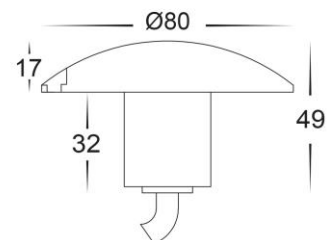

## Dome Black Aluminium Two Way Deck Lights Built in LED 3w

Cutout: Ø26mm

Product Code-	IFL-2872W-BLK
Wattage-	2x3w
Voltage	12v DC
Colour Temperature (k)-	3000K
Beam Angle-	120°
Lumen output-	2x180
Lamp Base-	Built in LED
CRI-	80+
Ip Rating-	IP65
Dimmable	No
Mounting Type-	Ground
Material-	Aluminium + Polycarbonate body
Colour-	Black
Warranty-	3 Years Replacement

## Dome Black Aluminium Two Way Deck Lights Built in LED 3w

Cutout: Ø26mm

Product Code-	IFL-2872C-BLK
Wattage-	2x3w
Voltage	12v DC
Colour Temperature (k)-	5500K
Beam Angle-	120°
Lumen output-	2x190
Lamp Base-	Built in LED
CRI-	80+
Ip Rating-	IP65
Dimmable	No
Mounting Type-	Ground
Material-	Aluminium + Polycarbonate body
Colour-	Black
Warranty-	3 Years Replacement

## Dome Silver Aluminium Two Way Deck Lights Built in LED 3w

Cutout: Ø26mm

<b>Product Code-</b>	<b>IFL-2872W-SLV</b>
Wattage-	2x3w
Voltage	12v DC
Colour Temperature (k)-	3000K
Beam Angle-	120°
Lumen output-	2x180
Lamp Base-	Built in LED
CRI-	80+
Ip Rating-	IP65
Dimmable	No
Mounting Type-	Ground
Material-	Aluminium + Polycarbonate body
Colour-	Silver
Warranty-	3 Years Replacement

## Dome Silver Aluminium Two Way Deck Lights Built in LED 3w

Cutout: Ø26mm

<b>Product Code-</b>	<b>IFL-2872C-SLV</b>
Wattage-	2x3w
Voltage	12v DC
Colour Temperature (k)-	5500K
Beam Angle-	120°
Lumen output-	2x190
Lamp Base-	Built in LED
CRI-	80+
Ip Rating-	IP65
Dimmable	No
Mounting Type-	Ground
Material-	Aluminium + Polycarbonate body
Colour-	Silver
Warranty-	3 Years Replacement