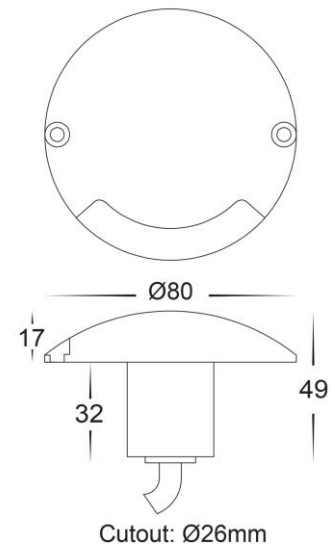

Dome Black Aluminium One Way Deck Lights Built in LED 3w

Product Code-	IFL-2871W-BLK
Wattage-	3w
Voltage	12v DC
Colour Temperature (k)-	3000K
Beam Angle-	120°
Lumen output-	180
Lamp Base-	Built in LED
CRI-	80+
Ip Rating-	IP65
Dimmable	No
Mounting Type-	Ground
Material-	Aluminium + Polycarbonate body
Colour-	Black
Warranty-	3 Years Replacement

Dome Black Aluminium One Way Deck Lights Built in LED 3w

Product Code-	IFL-2871C-BLK
Wattage-	3w
Voltage	12v DC
Colour Temperature (k)-	5500K
Beam Angle-	120°
Lumen output-	190
Lamp Base-	Built in LED
CRI-	80+
Ip Rating-	IP65
Dimmable	No
Mounting Type-	Ground
Material-	Aluminium + Polycarbonate body
Colour-	Black
Warranty-	3 Years Replacement

Dome Silver Aluminium One Way Deck Lights Built in LED 3w

Product Code-	IFL-2871W-SLV
Wattage-	3w
Voltage	12v DC
Colour Temperature (k)-	3000K
Beam Angle-	120°
Lumen output-	180
Lamp Base-	Built in LED
CRI-	80+
Ip Rating-	IP65
Dimmable	No
Mounting Type-	Ground
Material-	Aluminium + Polycarbonate body
Colour-	Silver
Warranty-	3 Years Replacement

Dome Silver Aluminium One Way Deck Lights Built in LED 3w

Product Code-	IFL-2871C-SLV
Wattage-	3w
Voltage	12v DC
Colour Temperature (k)-	5500K
Beam Angle-	120°
Lumen output-	190
Lamp Base-	Built in LED
CRI-	80+
Ip Rating-	IP65
Dimmable	No
Mounting Type-	Ground
Material-	Aluminium + Polycarbonate body
Colour-	Silver
Warranty-	3 Years Replacement