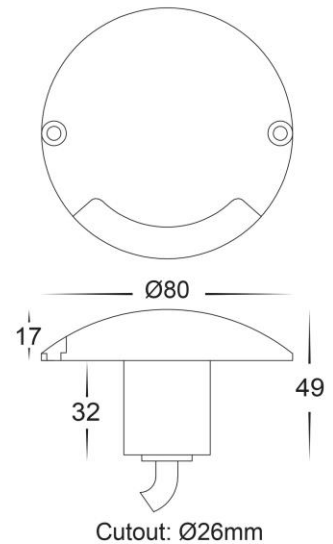

Dome Black Aluminium One Way Deck Lights Built in LED 3w

Product Code-	IFL-2871W-BLK
Wattage-	3w
Voltage	12v DC
Colour Temperature (k)-	3000K
Beam Angle-	120°
Lumen output-	180
Lamp Base-	Built in LED
CRI-	80+
Ip Rating-	IP65
Dimmable	No
Mounting Type-	Ground
Material-	Aluminium + Polycarbonate body
Colour-	Black
Warranty-	3 Years Replacement

Dome Black Aluminium One Way Deck Lights Built in LED 3w

Product Code-	IFL-2871C-BLK
Wattage-	3w
Voltage	12v DC
Colour Temperature (k)-	5500K
Beam Angle-	120°
Lumen output-	190
Lamp Base-	Built in LED
CRI-	80+
Ip Rating-	IP65
Dimmable	No
Mounting Type-	Ground
Material-	Aluminium + Polycarbonate body
Colour-	Black
Warranty-	3 Years Replacement

Dome Silver Aluminium One Way Deck Lights Built in LED 3w

Product Code-	IFL-2871W-SLV
Wattage-	3w
Voltage	12v DC
Colour Temperature (k)-	3000K
Beam Angle-	120°
Lumen output-	180
Lamp Base-	Built in LED
CRI-	80+
Ip Rating-	IP65
Dimmable	No
Mounting Type-	Ground
Material-	Aluminium + Polycarbonate body
Colour-	Silver
Warranty-	3 Years Replacement

Dome Silver Aluminium One Way Deck Lights Built in LED 3w

Product Code-	IFL-2871C-SLV
Wattage-	3w
Voltage	12v DC
Colour Temperature (k)-	5500K
Beam Angle-	120°
Lumen output-	190
Lamp Base-	Built in LED
CRI-	80+
Ip Rating-	IP65
Dimmable	No
Mounting Type-	Ground
Material-	Aluminium + Polycarbonate body
Colour-	Silver
Warranty-	3 Years Replacement