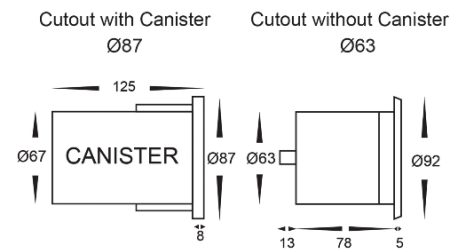

Ollo Black TRI Colour LED Step or Inground Light MR16 5w

Product Code-	IFL-19022T-BLK
Wattage-	5w
Voltage	12v DC
Colour Temperature (k)-	3000K, 4000K, 5500K
Beam Angle-	120°
Lumen output-	270-300
Lamp Base-	MR16
CRI-	80+
Ip Rating-	IP65
Dimmable	No
Mounting Type	Wall or Inground
Material-	316 Stainless Steel
Colour-	Black
Warranty-	3 Years Replacement

Ollo Copper TRI Colour LED Step or Inground Light MR16 5w

Product Code-	IFL-19022T-CP
Wattage-	5w
Voltage	12v DC
Colour Temperature (k)-	3000K, 4000K, 5500K
Beam Angle-	120°
Lumen output-	270-300
Lamp Base-	MR16
CRI-	80+
Ip Rating-	IP65
Dimmable	No
Mounting Type	Wall
Material-	316 Stainless Steel
Colour-	Copper
Warranty-	3 Years Replacement

Ollo 316 Stainless Steel TRI Colour LED Step or Inground Light MR16 5w

Product Code-	IFL-19022T-SS316
Wattage-	5w
Voltage	12v DC
Colour Temperature (k)-	3000K, 4000K, 5500K
Beam Angle-	120°
Lumen output-	270-300
Lamp Base-	MR16
CRI-	80+
Ip Rating-	IP65
Dimmable	No
Mounting Type	Wall or Inground
Material-	316 Stainless Steel
Colour-	Stainless Steel
Warranty-	3 Years Replacement