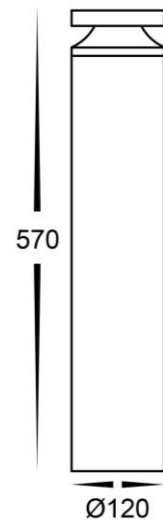

## Noray 570mm Black LED Bollard Light Built in LED 12w

<b>Product Code-</b>	<b>IFL-1638T-BLK-240V</b>
Wattage-	12w
Voltage	240v AC
Colour Temperature (k)-	3000K, 4000K, 5500K
Beam Angle-	120°
Lumen output-	285-330
Lamp Base-	Built in LED
CRI-	80+
Ip Rating-	IP65
Dimmable	No
Mounting Type-	Ground
Material-	Aluminium
Colour-	Black
Warranty-	3 Years Replacement

## Noray 570mm Black LED Bollard Light Built in LED 12w

<b>Product Code-</b>	<b>IFL-1638T-BLK-24V</b>
Wattage-	12w
Voltage	24v DC
Colour Temperature (k)-	3000K, 4000K, 5500K
Beam Angle-	120°
Lumen output-	285-330
Lamp Base-	Built in LED
CRI-	80+
Ip Rating-	IP65
Dimmable	No
Mounting Type-	Ground
Material-	Aluminium
Colour-	Black
Warranty-	3 Years Replacement