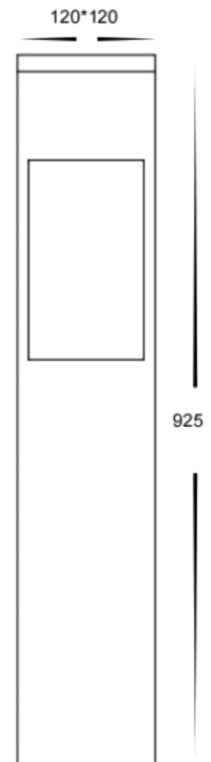

Fedor Square Aluminium Black Bollard Light Built in LED 12w

Product Code-	IFL-1631T-BLK-240V-SQ
Wattage-	12w
Voltage	240v AC
Colour Temperature (k)-	3000K, 4000K, 5500K
Beam Angle-	60°
Lumen output-	770-780
Lamp Base-	Built in LED
CRI-	80+
Ip Rating-	IP65
Dimmable	No
Mounting Type-	Ground
Material-	Aluminium
Colour-	Black
Warranty-	3 Years Replacement

Fedor Square Aluminium Black Bollard Light Built in LED 12w

Product Code-	IFL-1631T-BLK-24V-SQ
Wattage-	12w
Voltage	24v DC
Colour Temperature (k)-	3000K, 4000K, 5500K
Beam Angle-	60°
Lumen output-	770-780
Lamp Base-	Built in LED
CRI-	80+
Ip Rating-	IP65
Dimmable	No
Mounting Type-	Ground
Material-	Aluminium
Colour-	Black
Warranty-	3 Years Replacement