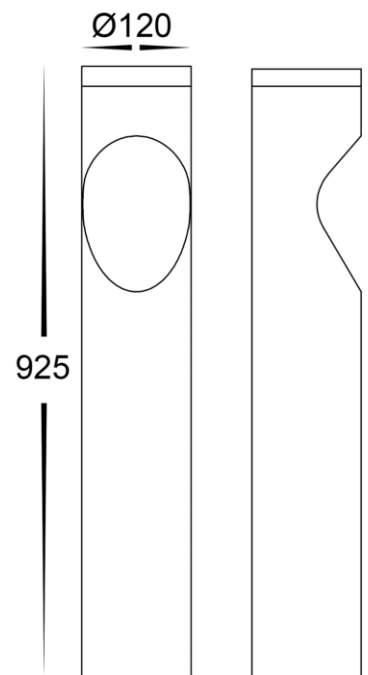

## Fedor Round Aluminium Black Bollard Light Built in LED 12w

<b>Product Code-</b>	<b>IFL-1631T-BLK-240V-RND</b>
Wattage-	12w
Voltage	240v AC
Colour Temperature (k)-	3000K, 4000K, 5500K
Beam Angle-	60°
Lumen output-	610-620
Lamp Base-	Built in LED
CRI-	80+
Ip Rating-	IP65
Dimmable	No
Mounting Type-	Ground
Material-	Aluminium
Colour-	Black
Warranty-	3 Years Replacement

## Fedor Round Aluminium Black Bollard Light Built in LED 12w

<b>Product Code-</b>	<b>IFL-1631T-BLK-24V-RND</b>
Wattage-	12w
Voltage	24v DC
Colour Temperature (k)-	3000K, 4000K, 5500K
Beam Angle-	60°
Lumen output-	610-620
Lamp Base-	Built in LED
CRI-	80+
Ip Rating-	IP65
Dimmable	No
Mounting Type-	Ground
Material-	Aluminium
Colour-	Black
Warranty-	3 Years Replacement