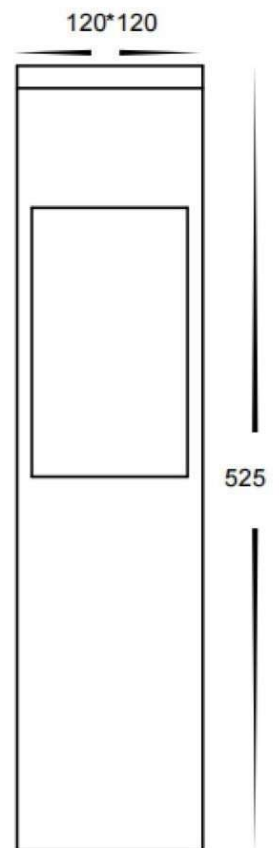

Fedor Square Black Bollard Light 12w 240v 525mm

Product Code-	IFL-1630T-BLK-240V-SQ
Wattage-	12w
Voltage	240v AC
Colour Temperature (k)-	3000K, 4000K, 5500K
Beam Angle-	60°
Lumen output-	770-780
Lamp Base-	Built in LED
CRI-	80+
Ip Rating-	IP65
Dimmable	No
Mounting Type-	Surface Ground
Material-	Aluminium
Colour-	Black
Warranty-	3 Years Replacement

Fedor Square Black Bollard Light 12w 24V DC 525mm

Product Code-	IFL-1630T-BLK-24V-SQ
Wattage-	12w
Voltage	24v DC
Colour Temperature (k)-	3000K, 4000K, 5500K
Beam Angle-	60°
Lumen output-	770-780
Lamp Base-	Built in LED
CRI-	80+
Ip Rating-	IP65
Dimmable	No
Mounting Type-	Surface Ground
Material-	Aluminium
Colour-	Black
Warranty-	3 Years Replacement