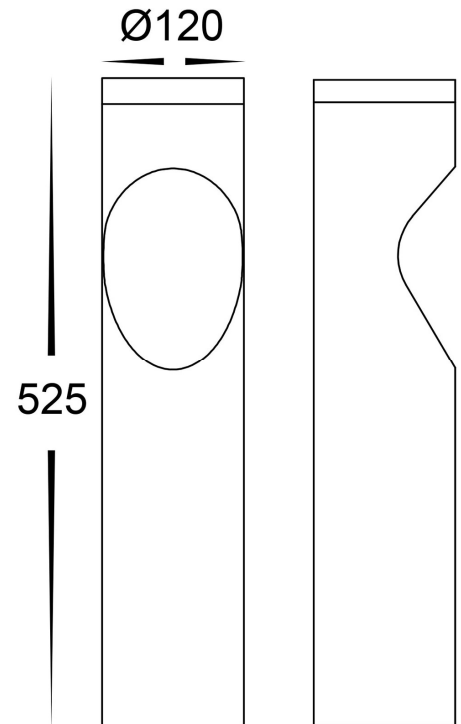

Fedor Round Black Bollard Light 12w 240v 525mm

Product Code-	IFL-1630T-BLK-240V-RND
Wattage-	12w
Voltage	240v AC
Colour Temperature (k)-	3000K, 4000K, 5500K
Beam Angle-	60°
Lumen output-	610-620
Lamp Base-	Built in LED
CRI-	80+
Ip Rating-	IP65
Dimmable	No
Mounting Type-	Surface Ground
Material-	Aluminium
Colour-	Black
Warranty-	3 Years Replacement

Fedor Round Black Bollard Light 12w 24V DC 525mm

Product Code- IFL-1630T-BLK-24V-RND

Wattage- 12w

Voltage 24v DC

Colour Temperature (k)- 3000K, 4000K, 5500K

Beam Angle- 60°

Lumen output- 770-775

Lamp Base- Built in LED

CRI- 80+

Ip Rating- IP65

Dimmable No

Mounting Type- Surface Ground

Material- Aluminium

Colour- Black

Warranty- 3 Years Replacement