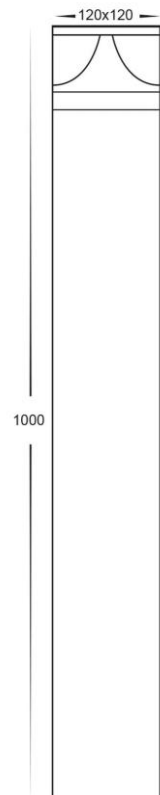

Divad 1000mm Black LED Bollard Light LED 12w 240v

Product Code-	IFL-1629T-BLK-240V-SQ
Wattage-	12w
Voltage	240v AC
Colour Temperature (k)-	3000K, 4000K, 5500K
Beam Angle-	120°
Lumen output-	960-1080
Lamp Base-	Built in LED
CRI-	80+
Ip Rating-	IP65
Dimmable	No
Mounting Type-	Surface Ground
Material-	Aluminium
Colour-	Black
Warranty-	3 Years Replacement

Divad 1000mm Black LED Bollard Light LED 12w 24vDc

Product Code-	IFL-1629T-BLK-24V-SQ
Wattage-	12w
Voltage	24v DC
Colour Temperature (k)-	3000K, 4000K, 5500K
Beam Angle-	120°
Lumen output-	960-1080
Lamp Base-	Built in LED
CRI-	80+
Ip Rating-	IP65
Dimmable	No
Mounting Type-	Surface Ground
Material-	Aluminium
Colour-	Black
Warranty-	3 Years Replacement