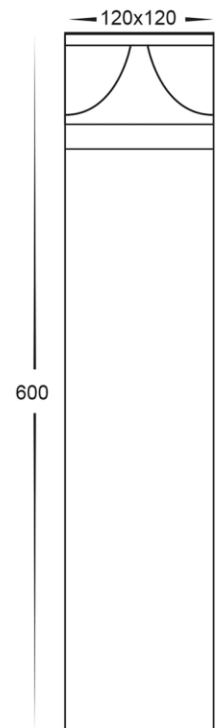

## Divad 600mm Black LED Bollard Light Built in LED 12w

<b>Product Code-</b>	<b>IFL-1628T-BLK-240V-SQ</b>
Wattage-	12w
Voltage	240v AC
Colour Temperature (k)-	3000K, 4000K, 5500K
Beam Angle-	120°
Lumen output-	960-1080
Lamp Base-	Built in LED
CRI-	80+
Ip Rating-	IP65
Dimmable	No
Mounting Type-	Ground
Material-	Aluminium
Colour-	Black
Warranty-	3 Years Replacement

## Divad 600mm Black LED Bollard Light Built in LED 12w

<b>Product Code-</b>	<b>IFL-1628T-BLK-24V-SQ</b>
Wattage-	12w
Voltage	24v DC
Colour Temperature (k)-	3000K, 4000K, 5500K
Beam Angle-	120°
Lumen output-	960-1080
Lamp Base-	Built in LED
CRI-	80+
Ip Rating-	IP65
Dimmable	No
Mounting Type-	Ground
Material-	Aluminium
Colour-	Black
Warranty-	3 Years Replacement